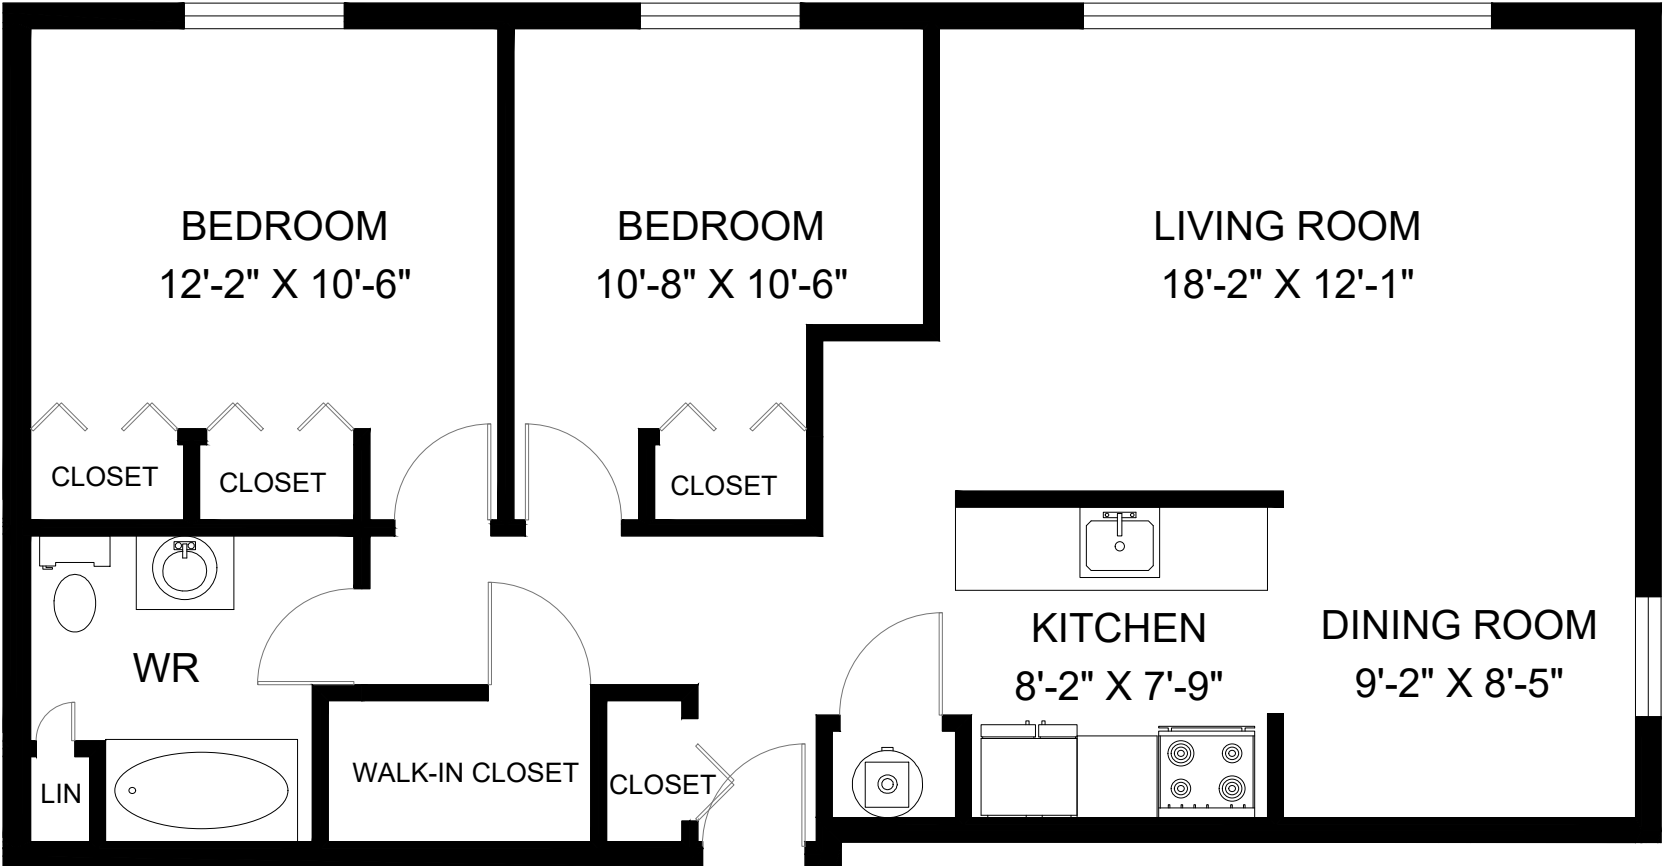

2621 SYCAMORE DRIVE

WINDSOR, ON

UNIT 105 - 2 BEDROOM
INTERIOR - 935 SQUARE FEET