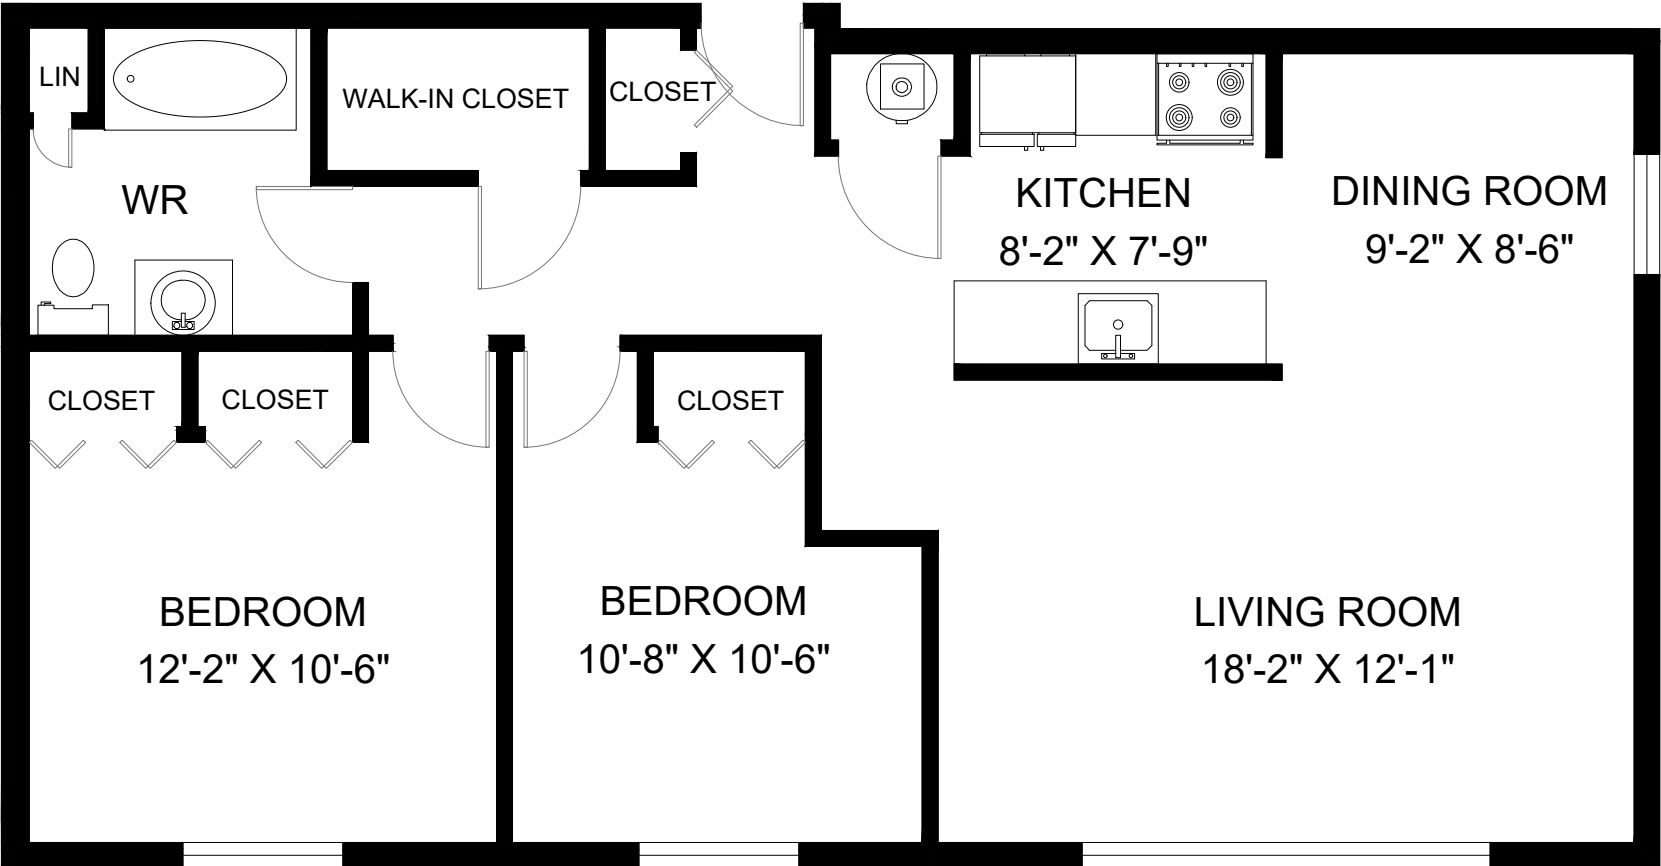

2621 SYCAMORE DRIVE WINDSOR, ON

**UNIT 104 - 2 BEDROOM
INTERIOR - 936 SQUARE FEET**