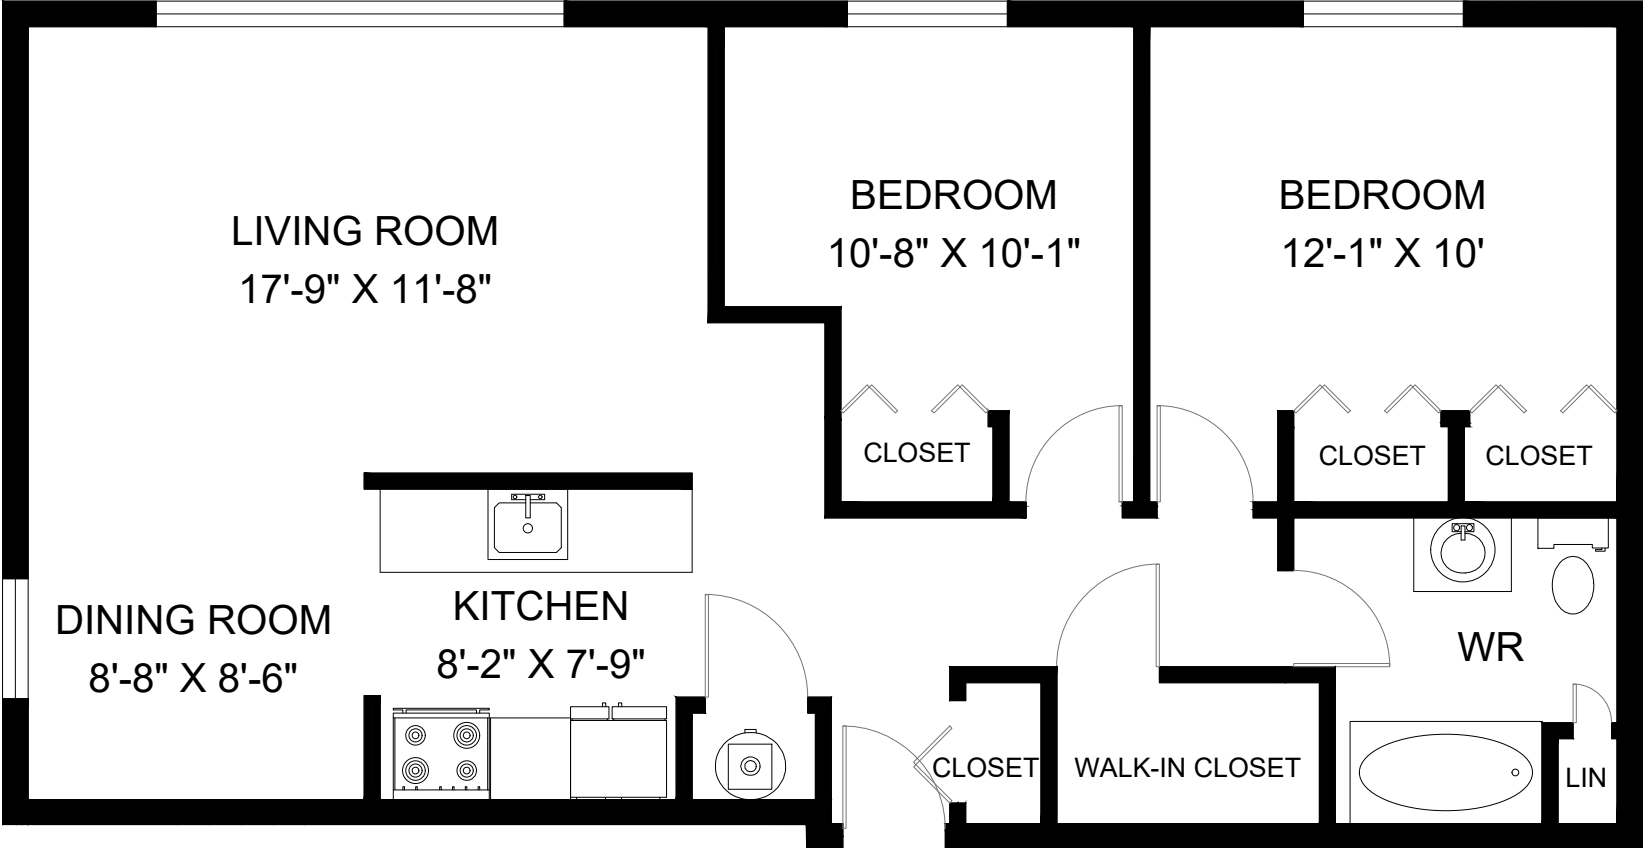

2617 SYCAMORE DRIVE

WINDSOR, ON

UNIT 107 - 2 BEDROOM
INTERIOR - 917 SQUARE FEET

FOR ILLUSTRATIVE PURPOSES ONLY.
ALL MEASUREMENTS SHOULD BE CONSIDERED APPROXIMATE.
©2019 PLANIT MEASURING®