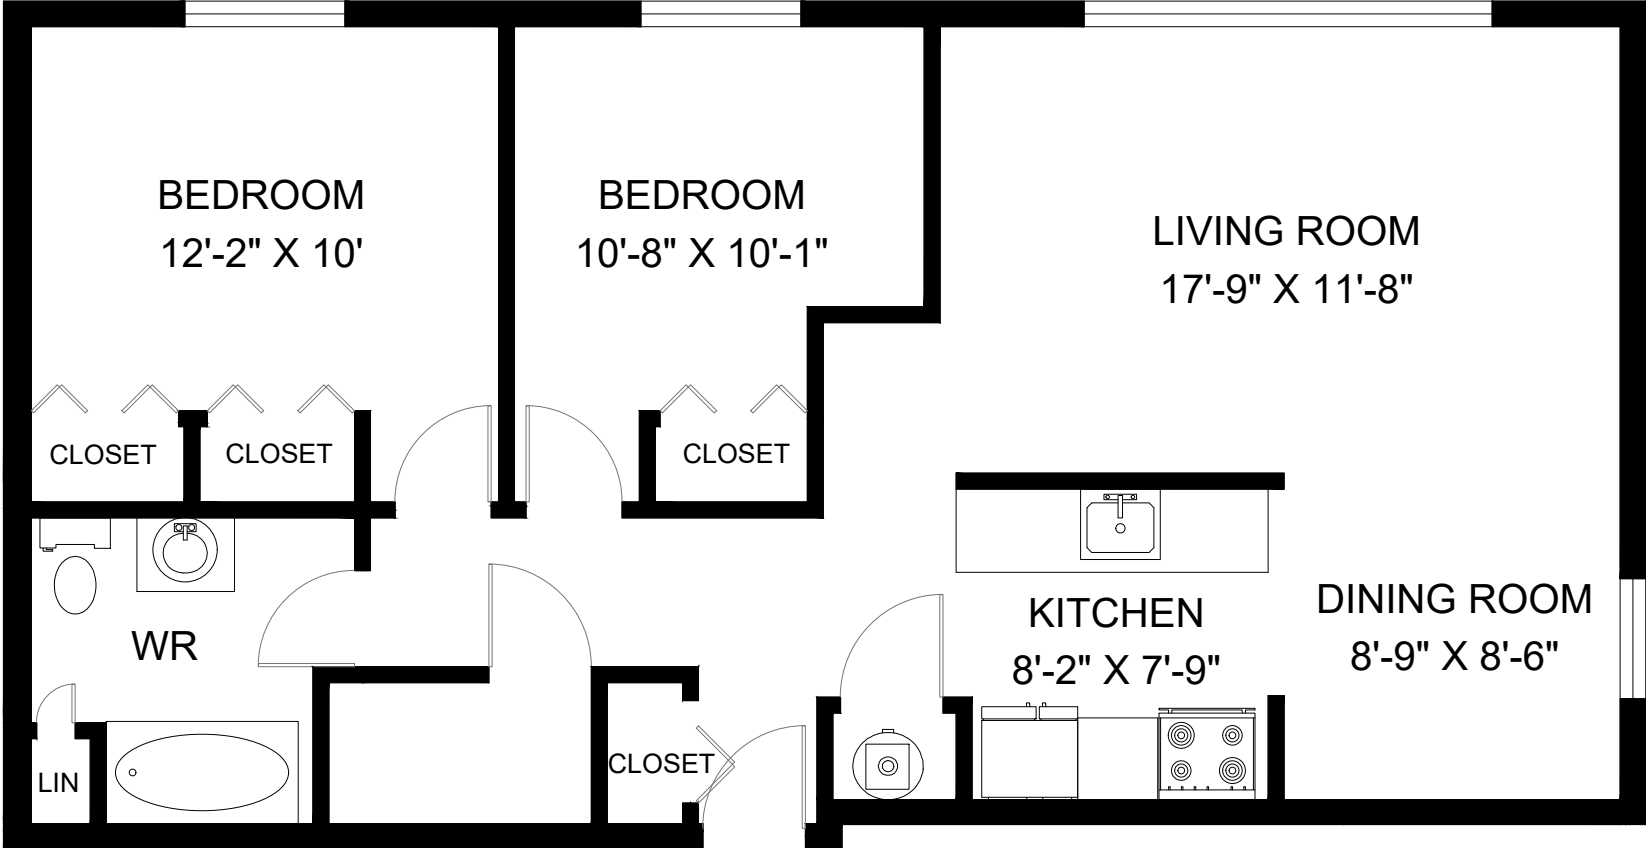

2617 SYCAMORE DRIVE WINDSOR, ON

**UNIT 105 - 2 BEDROOM
INTERIOR - 909 SQUARE FEET**