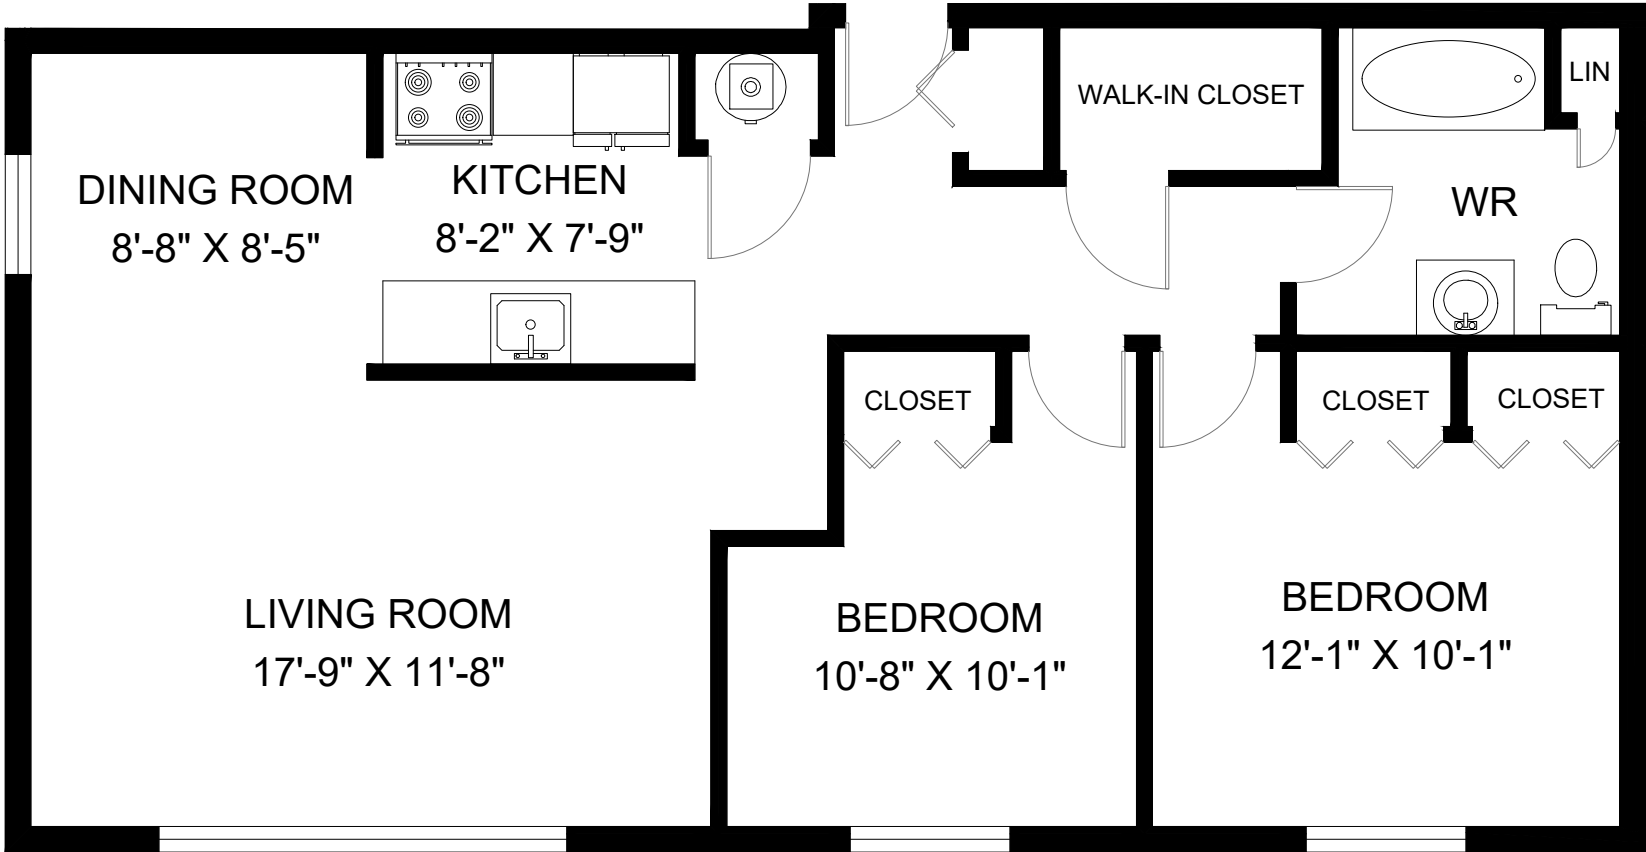

2617 SYCAMORE DRIVE WINDSOR, ON

**UNIT 101 - 2 BEDROOM
INTERIOR - 910 SQUARE FEET**