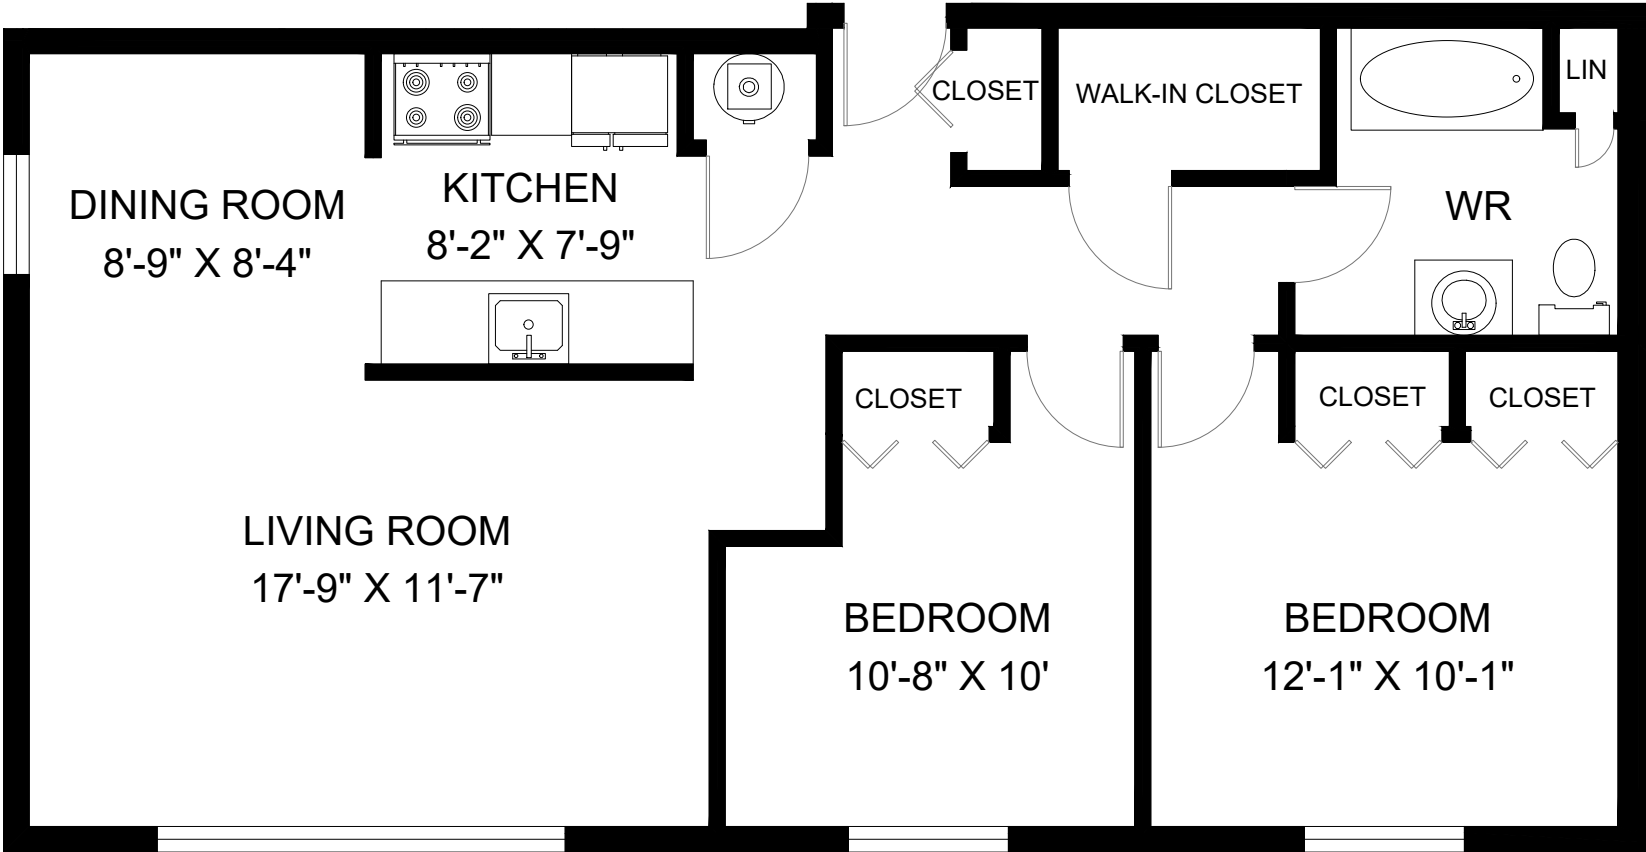

# 2616 SYCAMORE DRIVE

WINDSOR, ON

LINE 108/116 - 2 BEDROOM  
INTERIOR - 915 SQUARE FEET