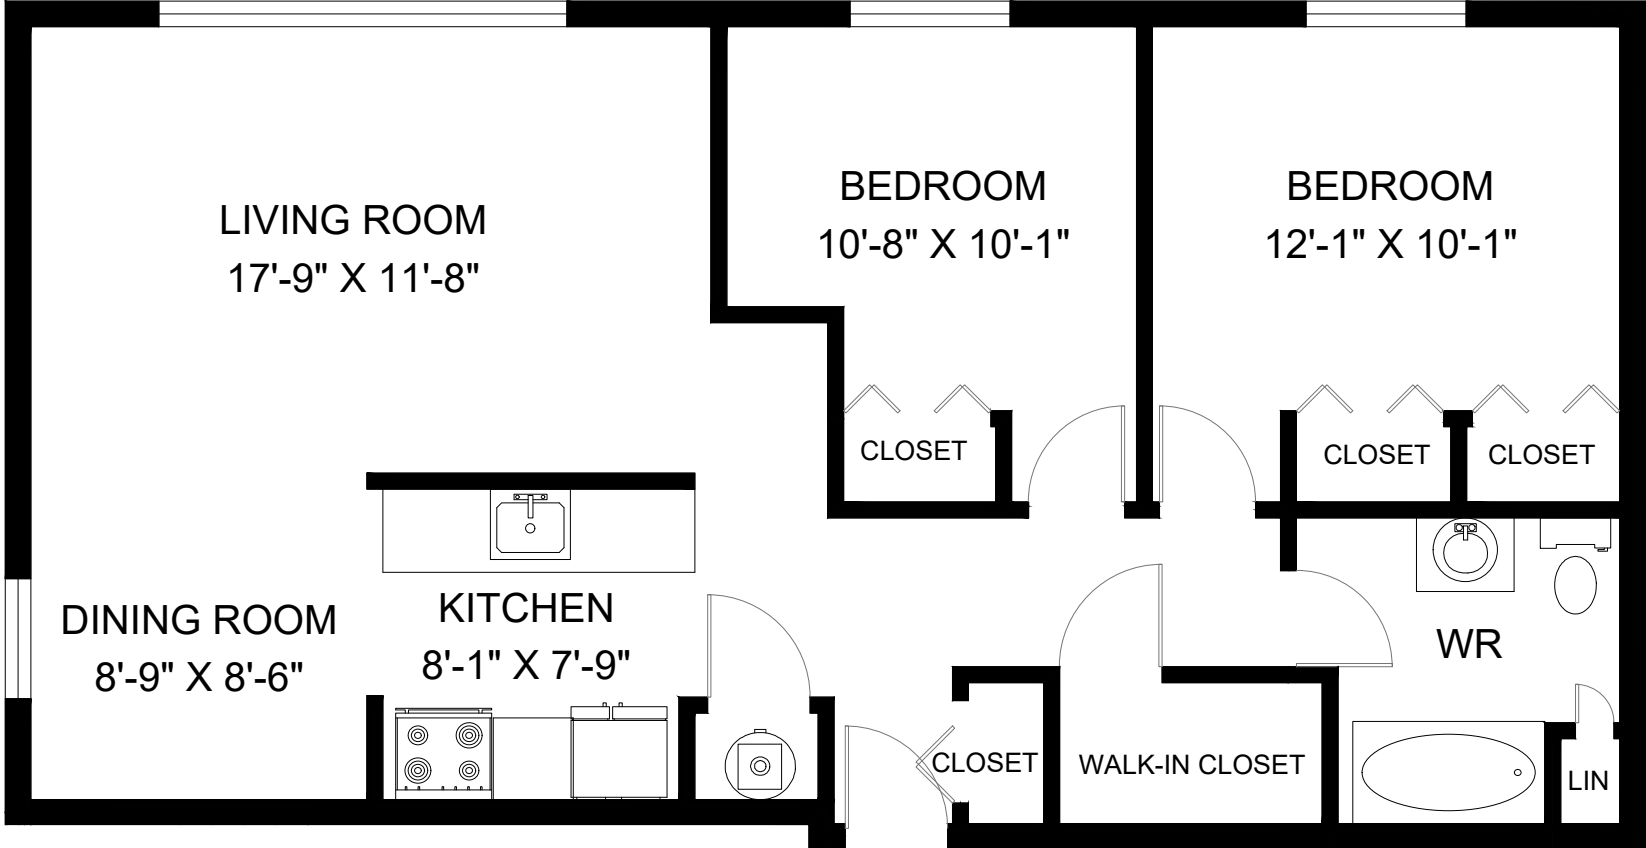

2616 SYCAMORE DRIVE

WINDSOR, ON

UNIT 107 - 2 BEDROOM
INTERIOR - 910 SQUARE FEET