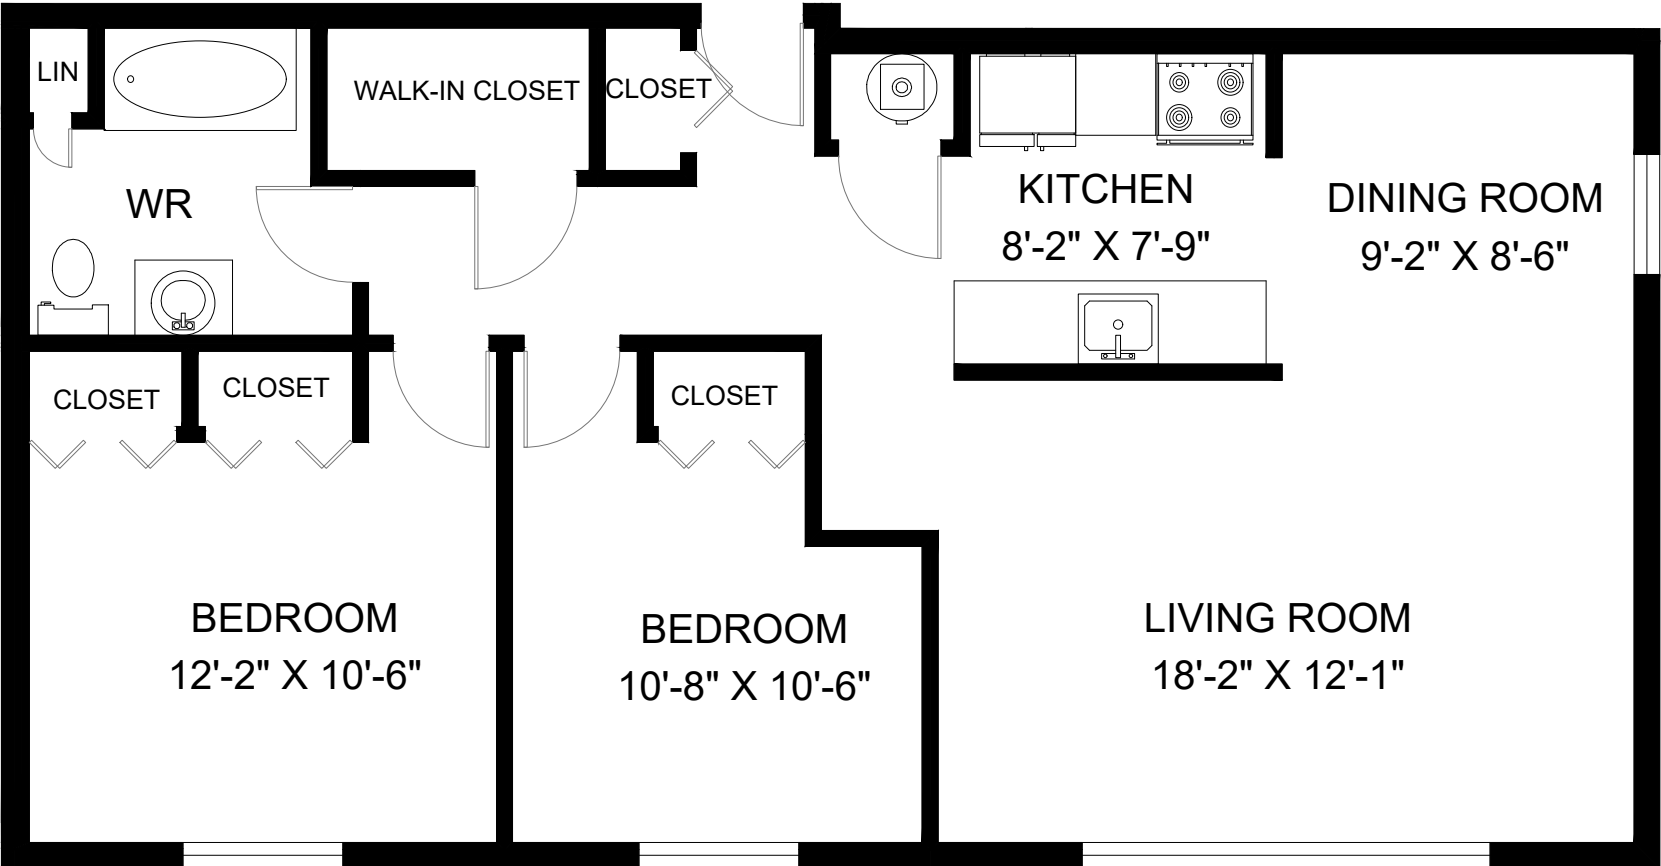

2610 SYCAMORE DRIVE WINDSOR, ON

**UNIT 111 - 2 BEDROOM
INTERIOR - 936 SQUARE FEET**