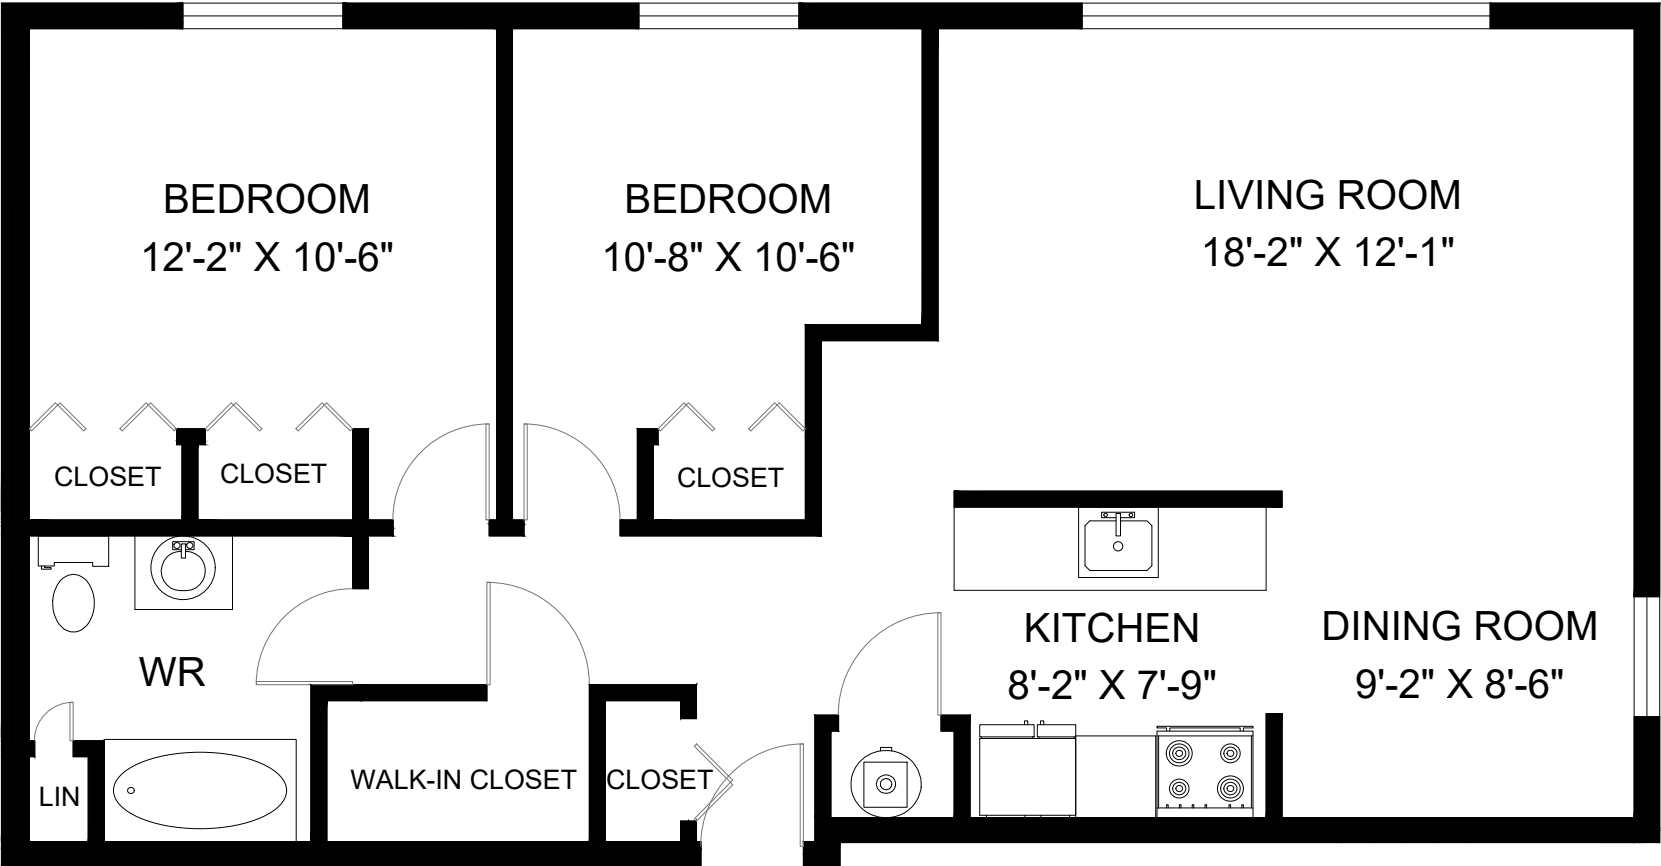

2610 SYCAMORE DRIVE WINDSOR, ON

**UNIT 104 - 2 BEDROOM
INTERIOR - 935 SQUARE FEET**