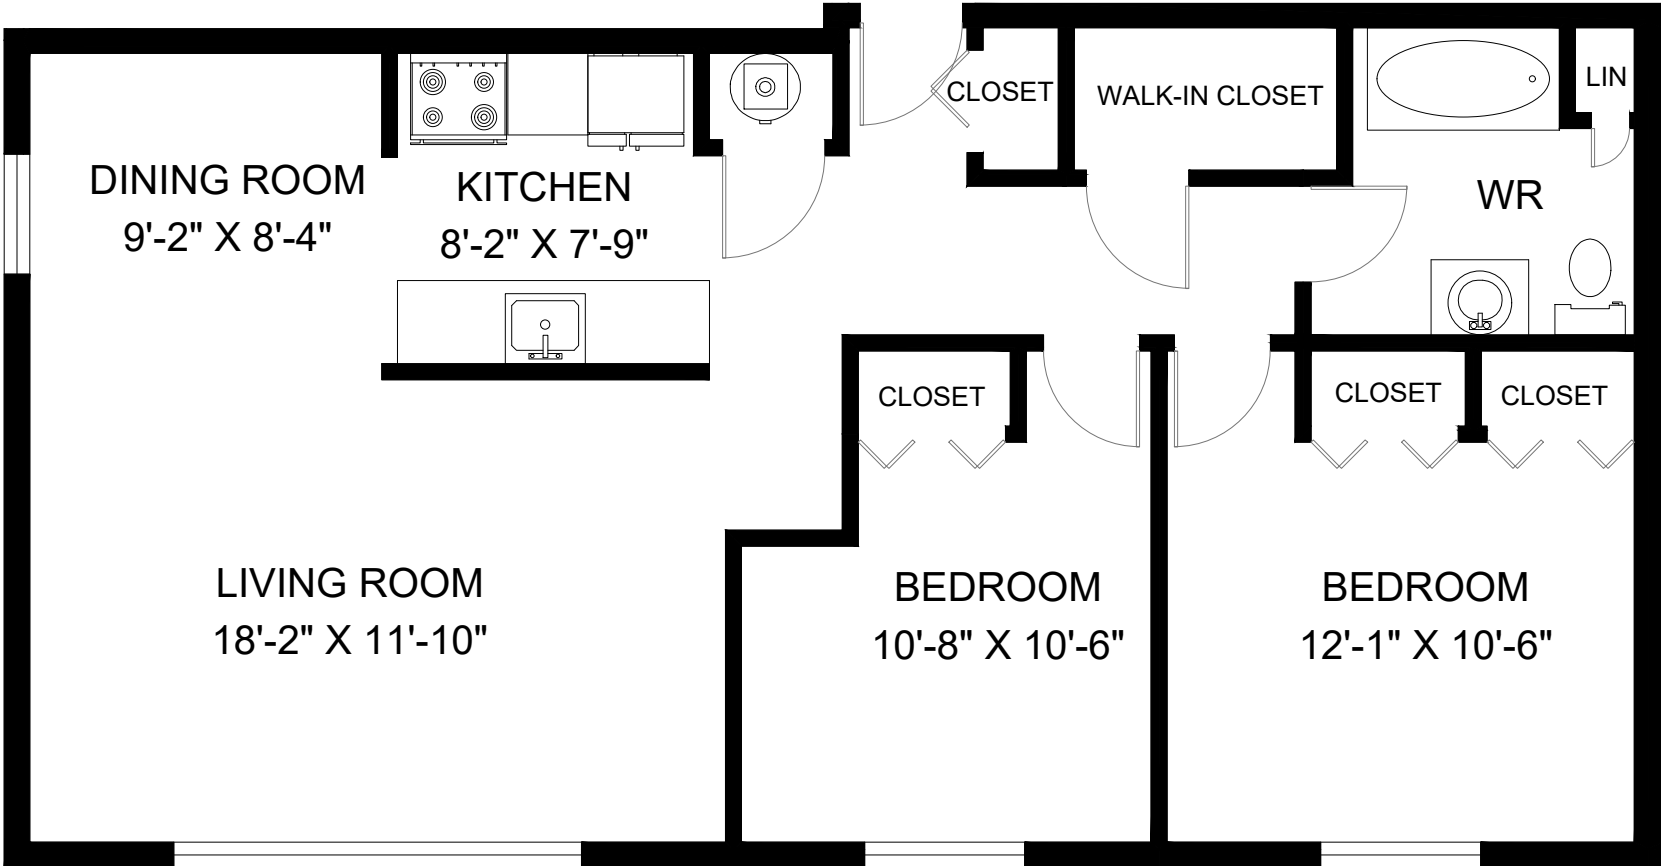

2610 SYCAMORE DRIVE WINDSOR, ON

**UNIT 101 - 2 BEDROOM
INTERIOR - 945 SQUARE FEET**