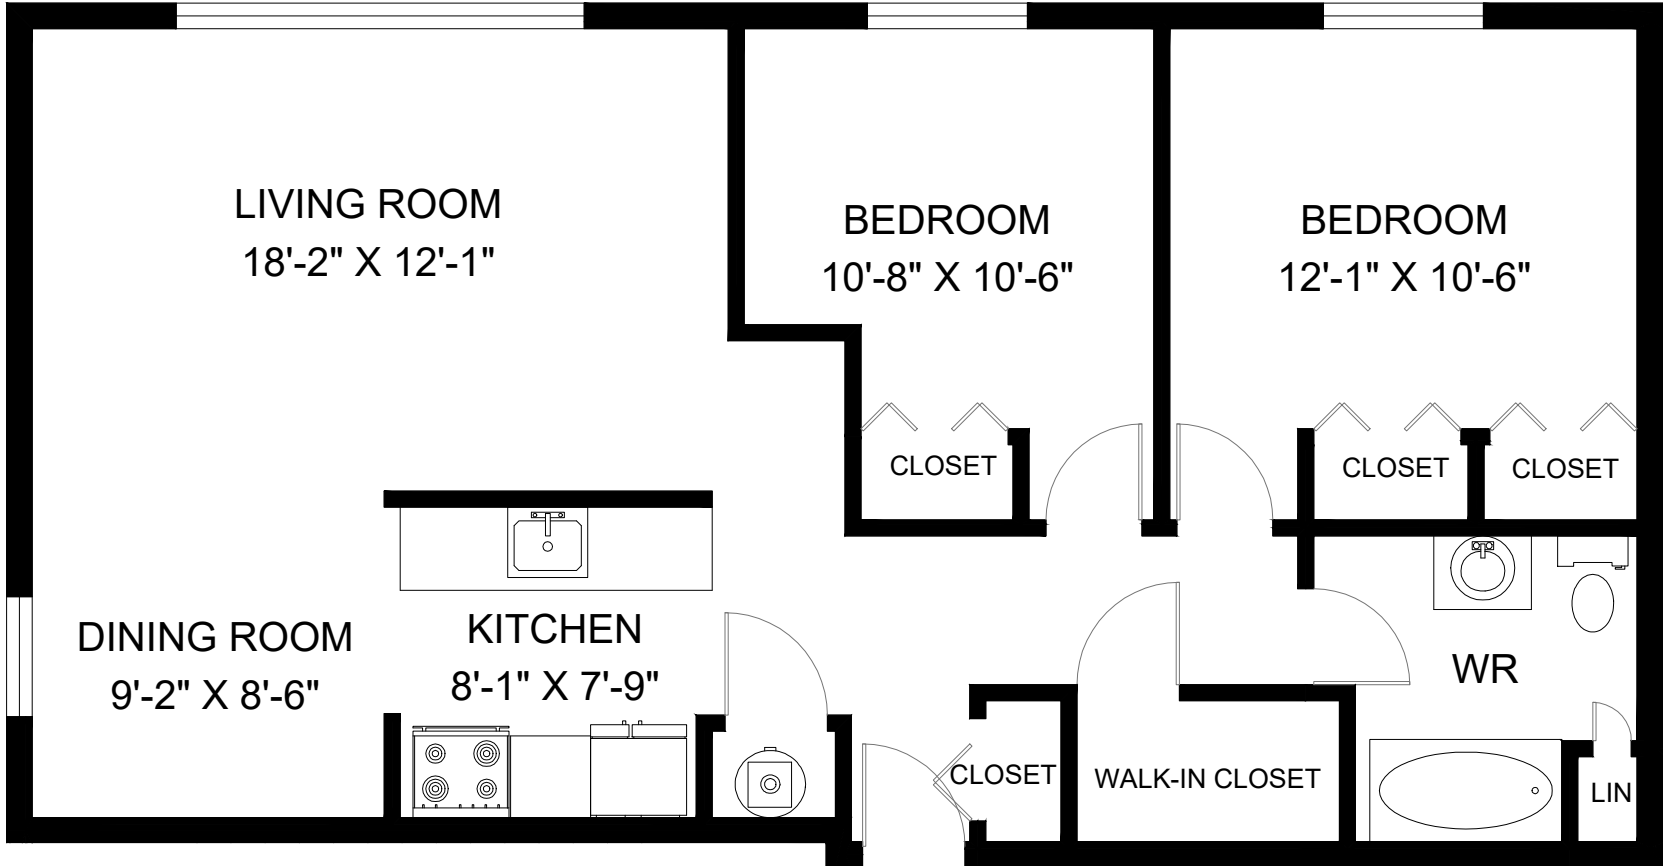

# 2605 SYCAMORE DRIVE WINDSOR, ON

**UNIT 115 - 2 BEDROOM  
INTERIOR - 936 SQUARE FEET**