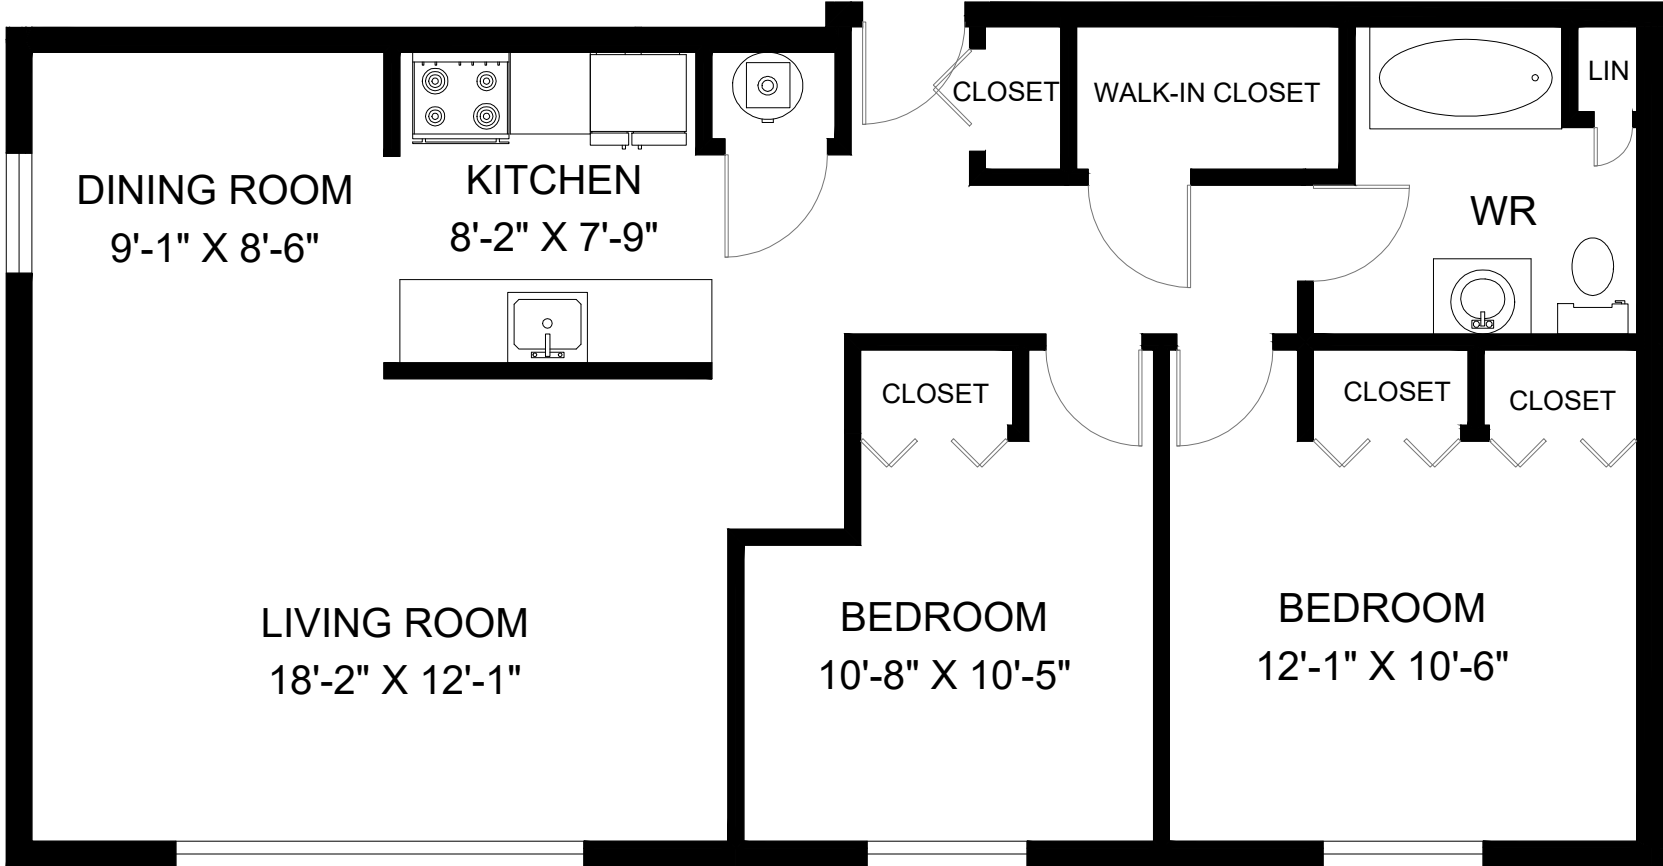

2605 SYCAMORE DRIVE WINDSOR, ON

**UNIT 108 - 2 BEDROOM
INTERIOR - 938 SQUARE FEET**