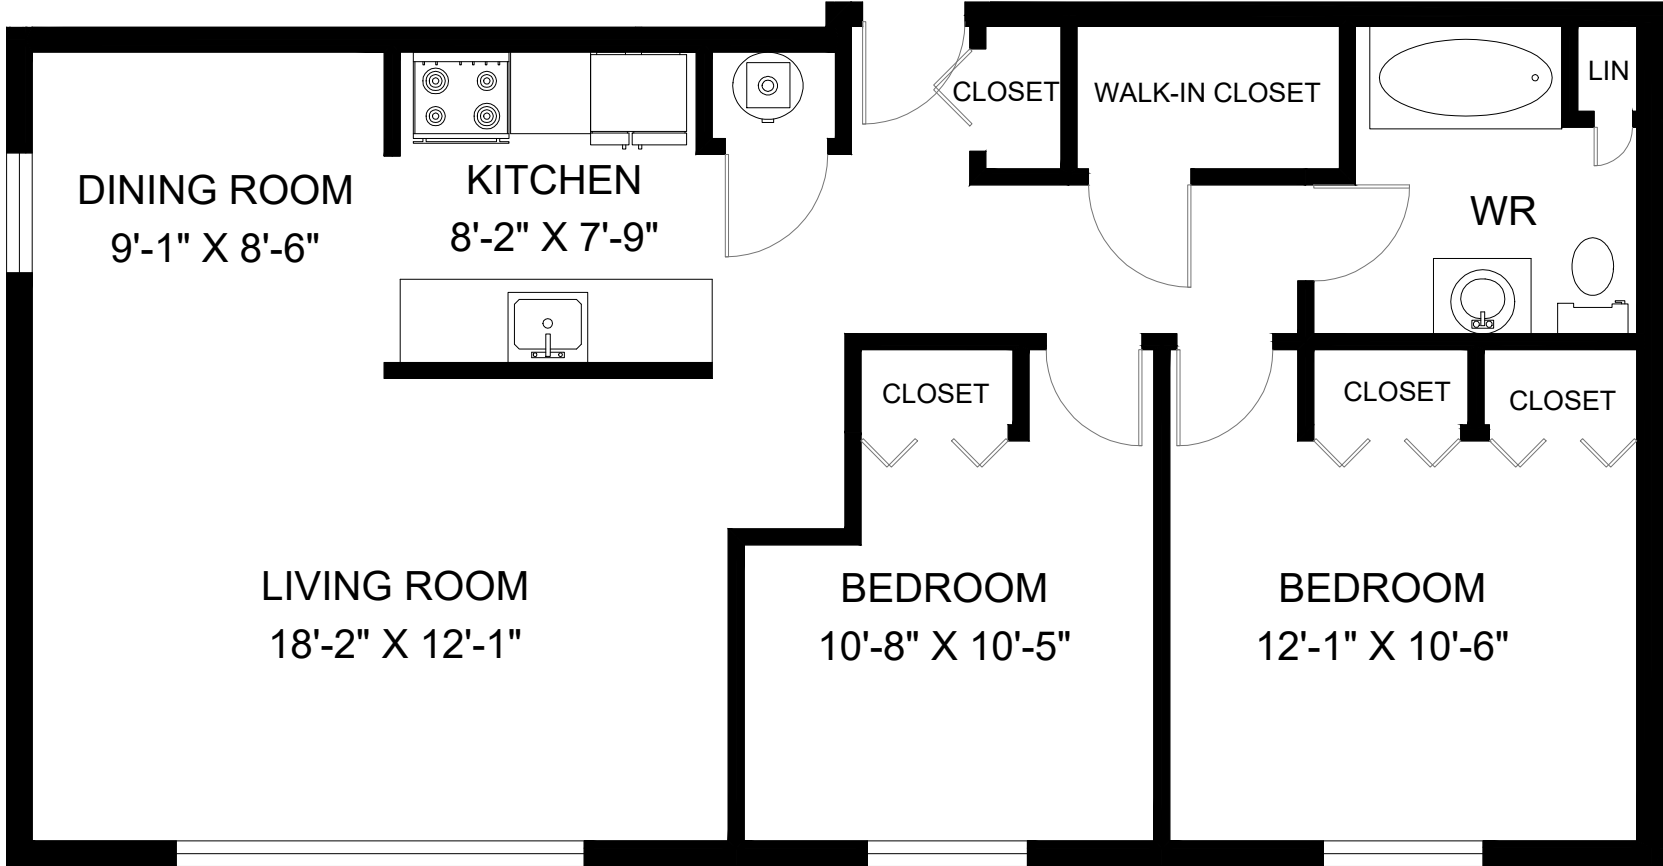

2602 SYCAMORE DRIVE WINDSOR, ON

**UNIT 108 - 2 BEDROOM
INTERIOR - 938 SQUARE FEET**