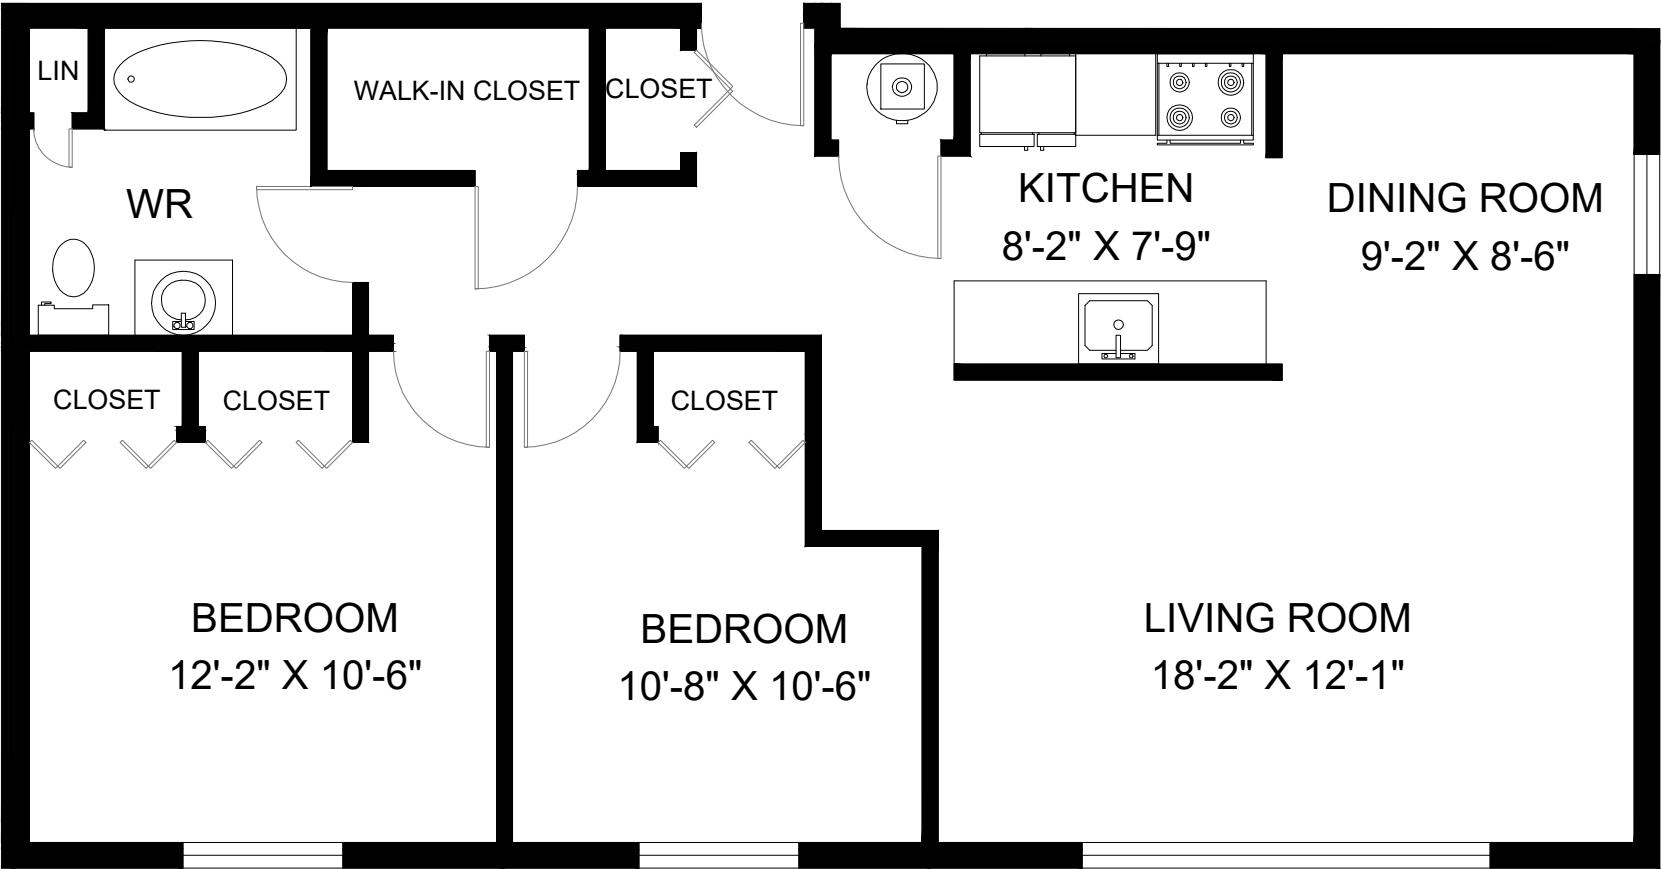

2601 SYCAMORE DRIVE WINDSOR, ON

**UNIT 111 - 2 BEDROOM
INTERIOR - 936 SQUARE FEET**