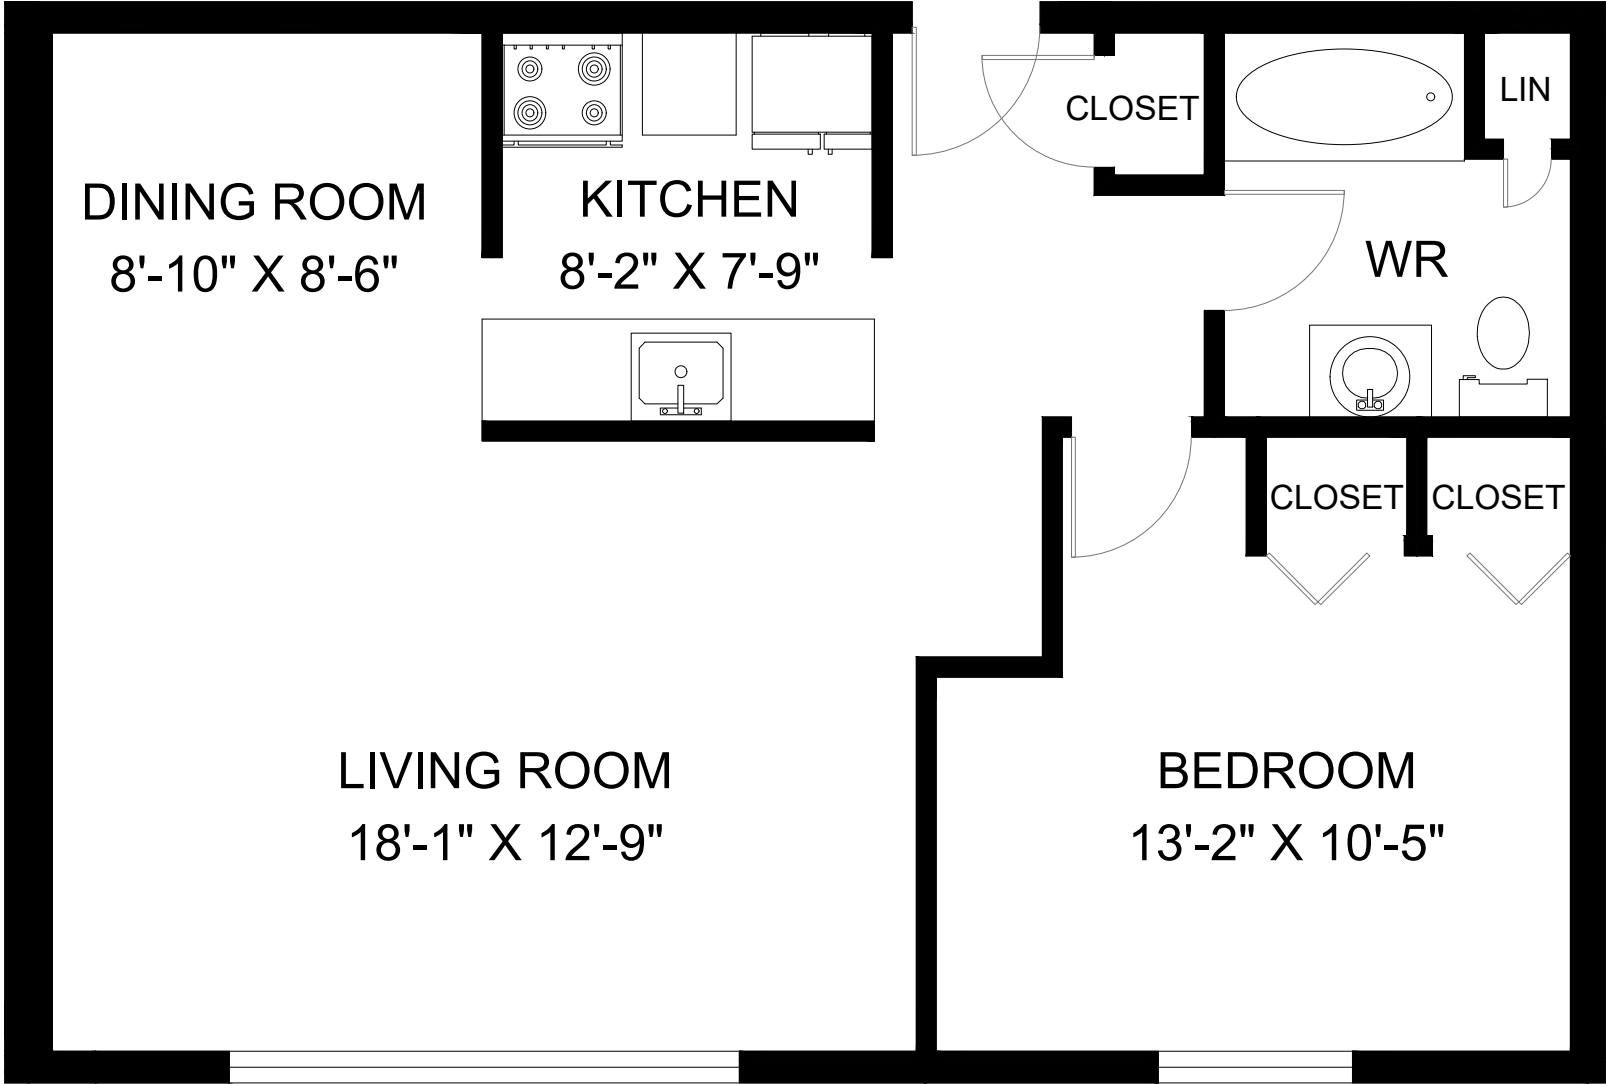

2625 SYCAMORE DRIVE
WINDSOR, ON

UNIT 110 - 1 BEDROOM
INTERIOR - 721 SQUARE FEET