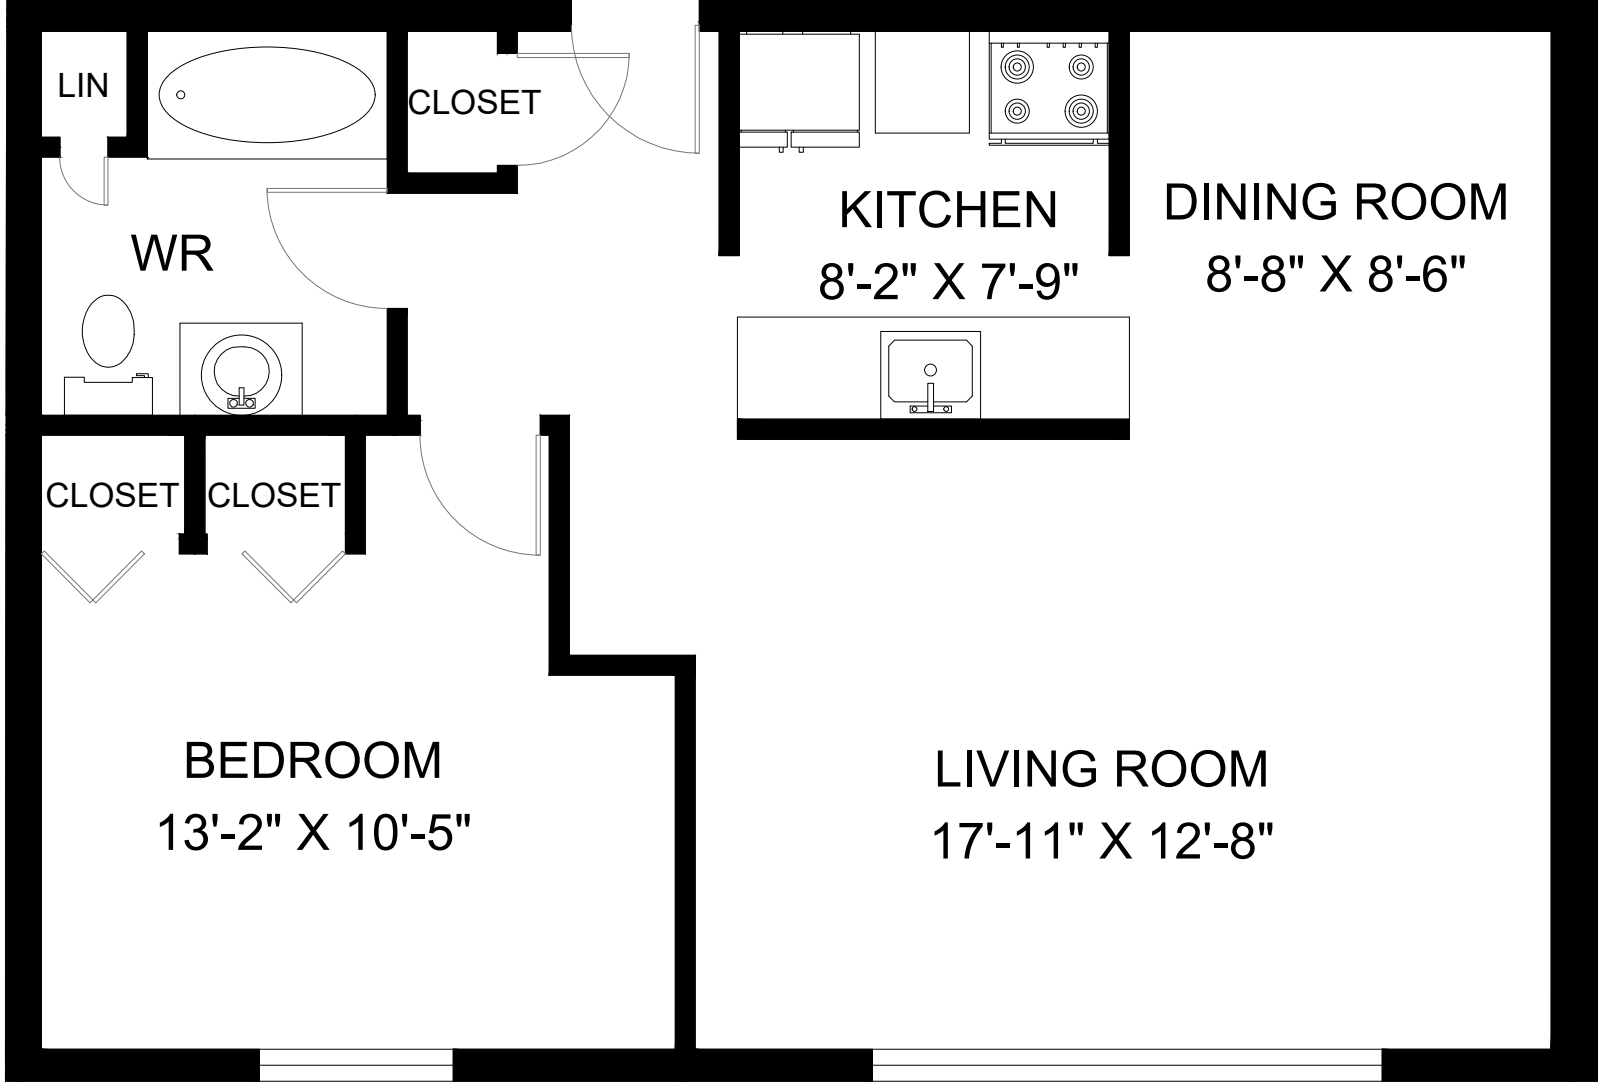

2625 SYCAMORE DRIVE WINDSOR, ON

**UNIT 109 - 1 BEDROOM
INTERIOR - 717 SQUARE FEET**