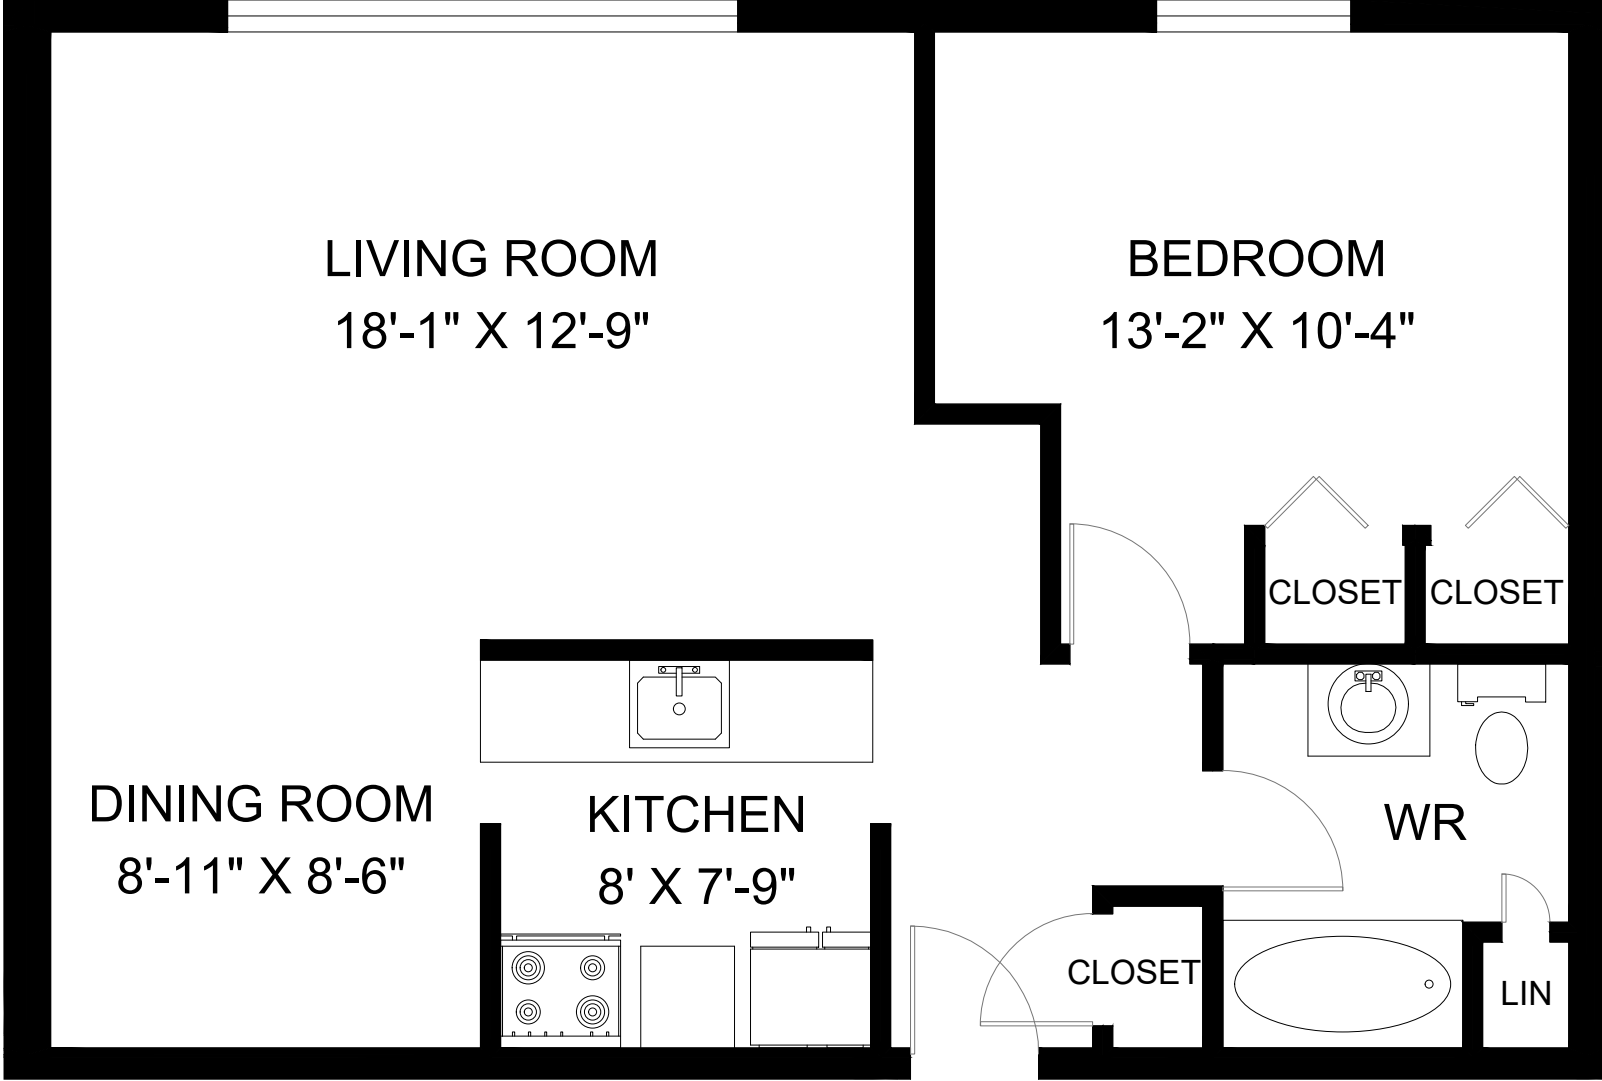

2625 SYCAMORE DRIVE WINDSOR, ON

**UNIT 106 - 1 BEDROOM
INTERIOR - 743 SQUARE FEET**