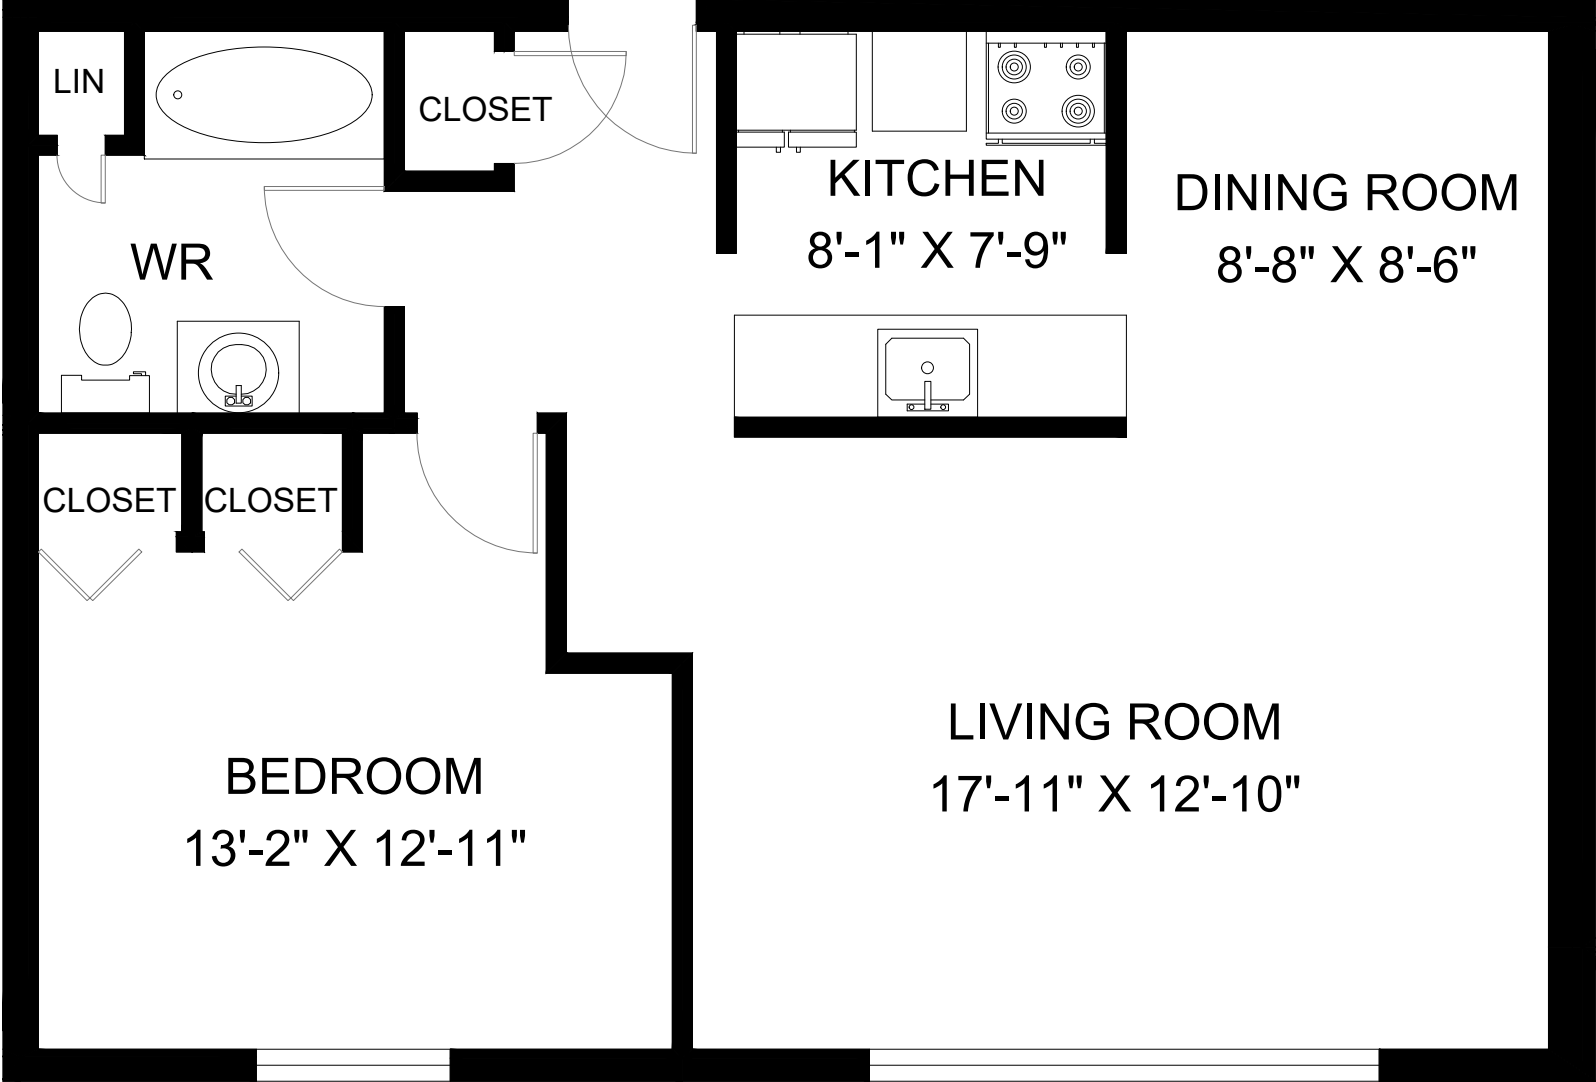

# 2625 SYCAMORE DRIVE WINDSOR, ON

**UNIT 102 - 1 BEDROOM  
INTERIOR - 720 SQUARE FEET**