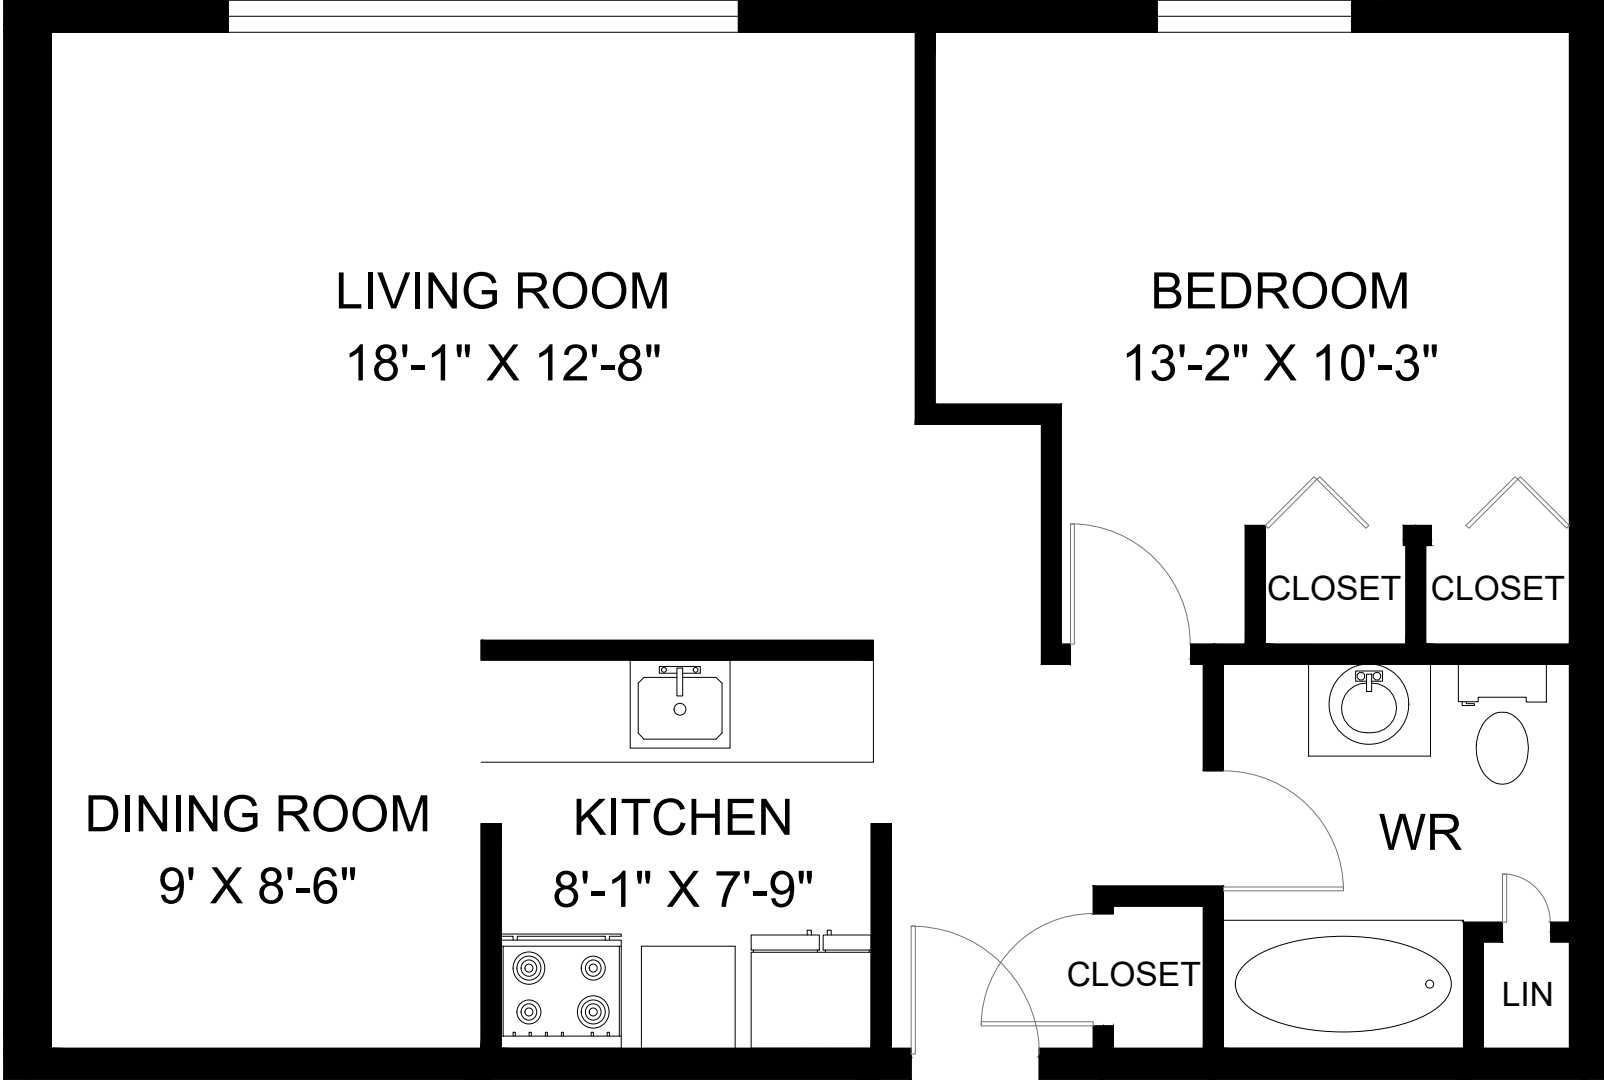

# 2621 SYCAMORE DRIVE WINDSOR, ON

**UNIT 113 - 1 BEDROOM  
INTERIOR - 743 SQUARE FEET**