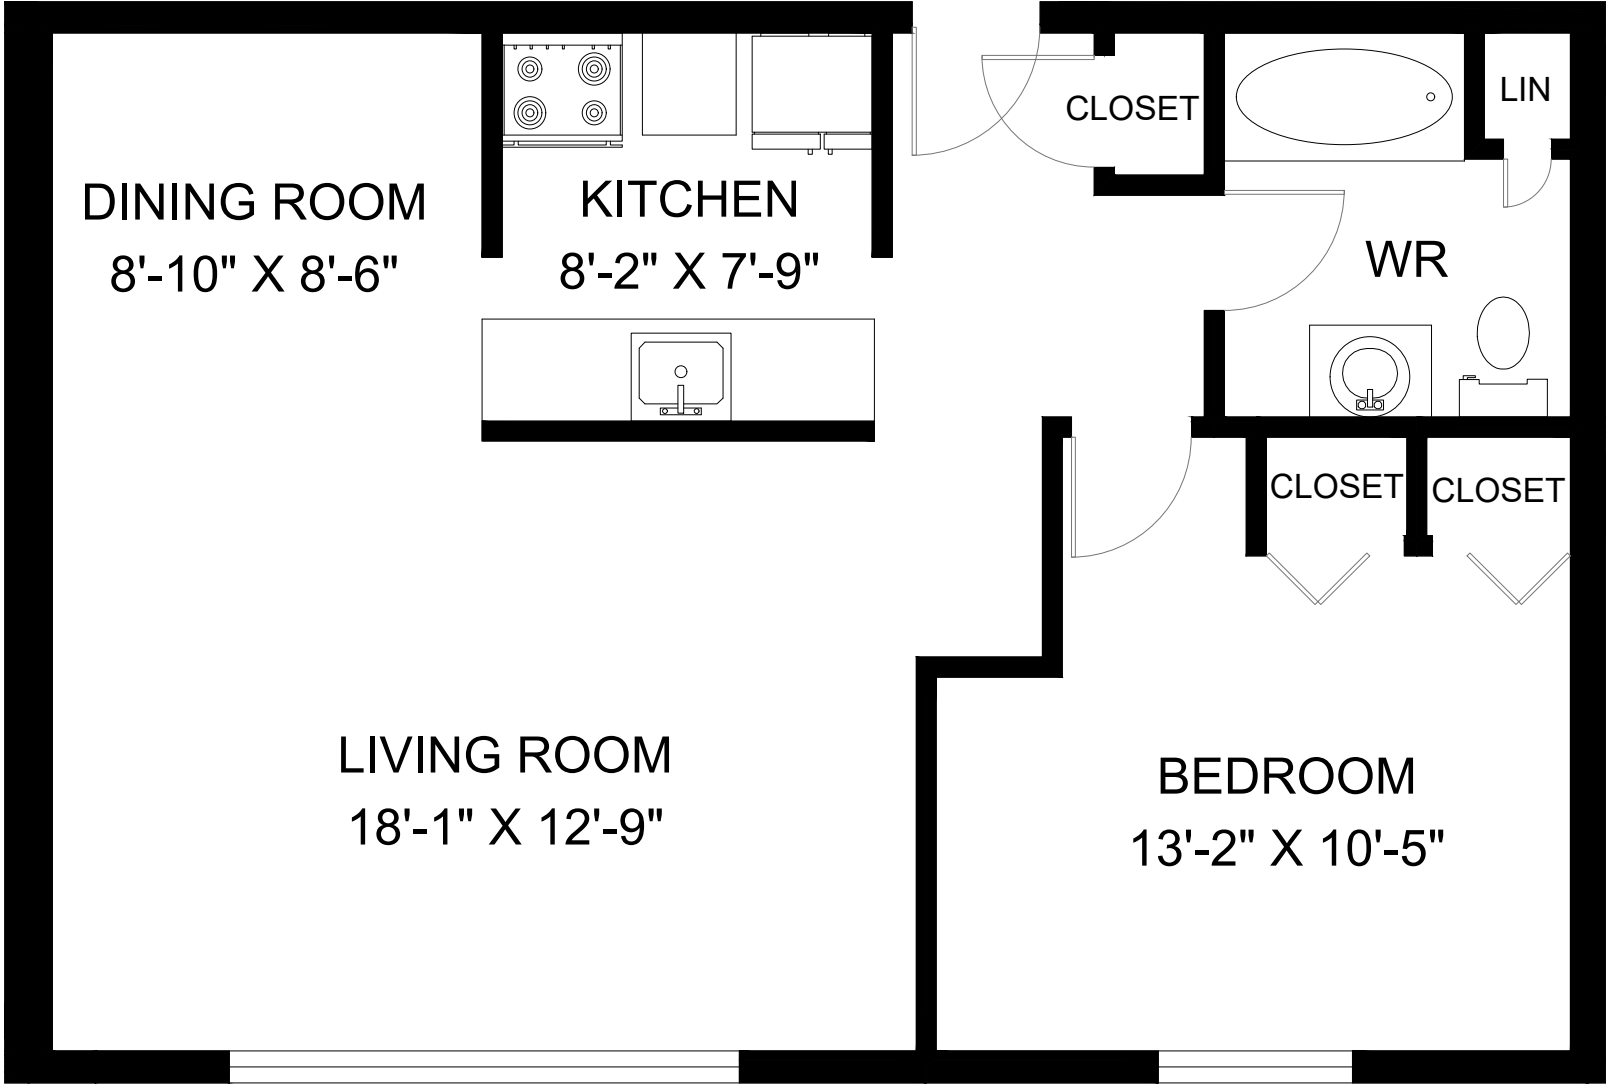

# 2621 SYCAMORE DRIVE WINDSOR, ON

**UNIT 110 - 1 BEDROOM  
INTERIOR - 721 SQUARE FEET**