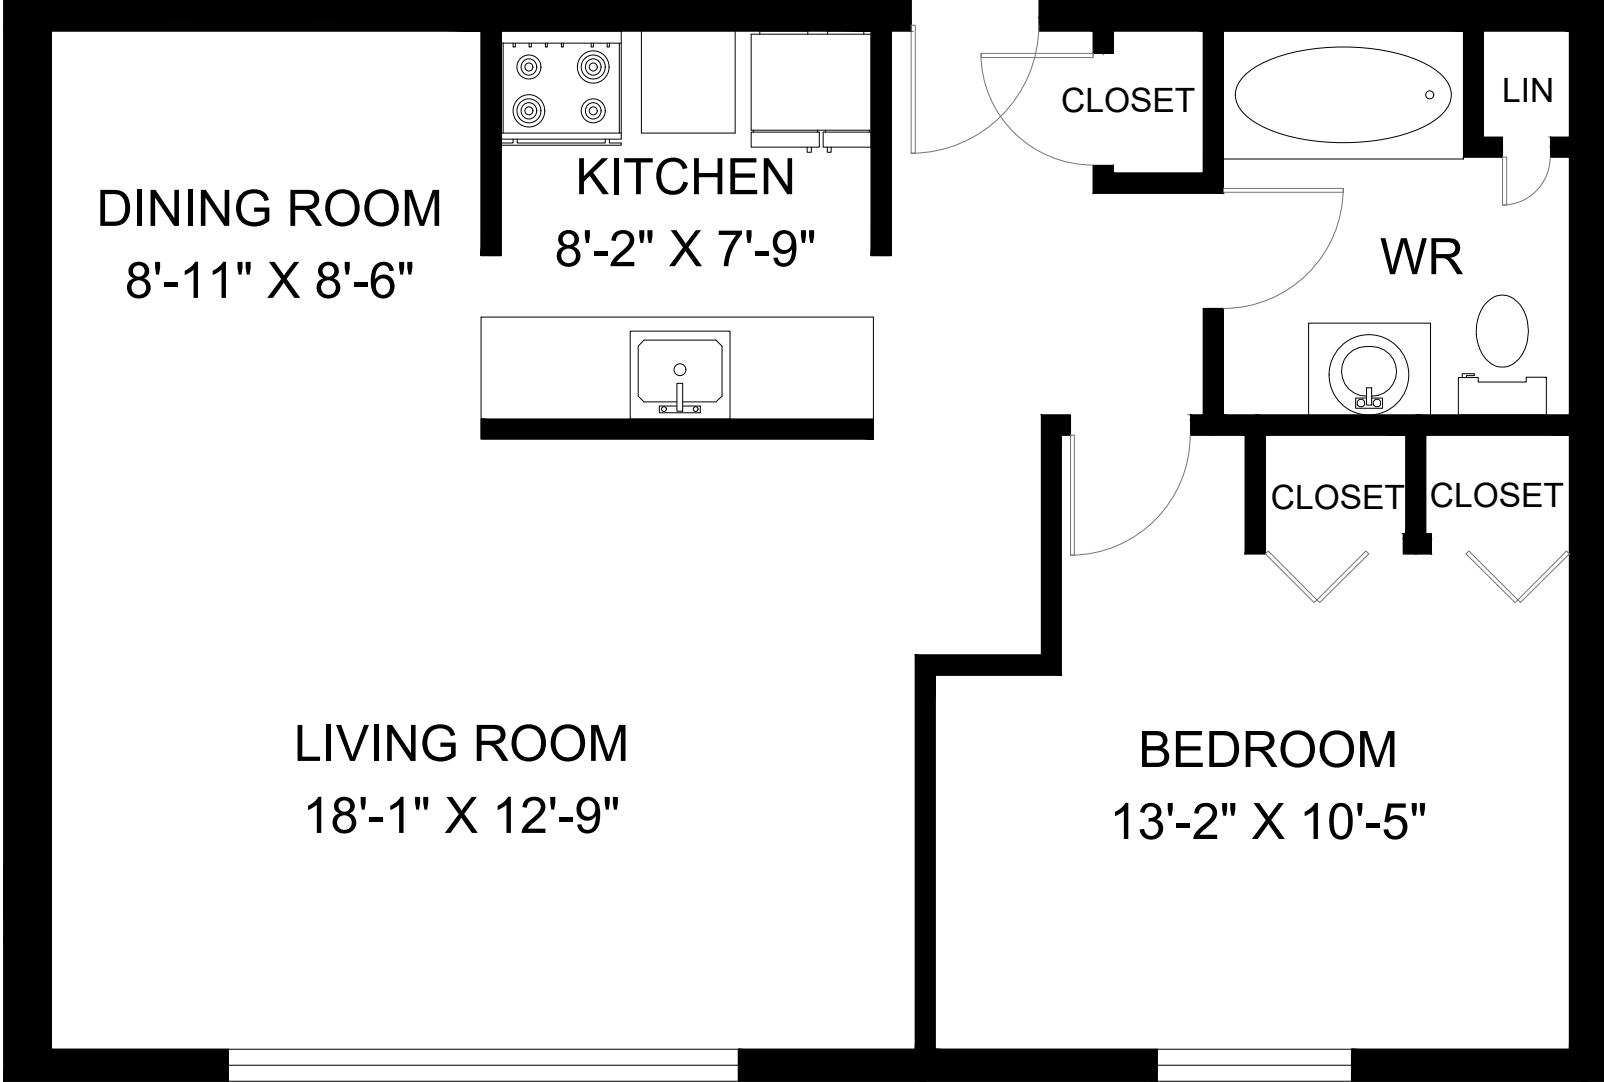

**2621 SYCAMORE DRIVE
WINDSOR, ON**

**UNIT 103 - 1 BEDROOM
INTERIOR - 724 SQUARE FEET**