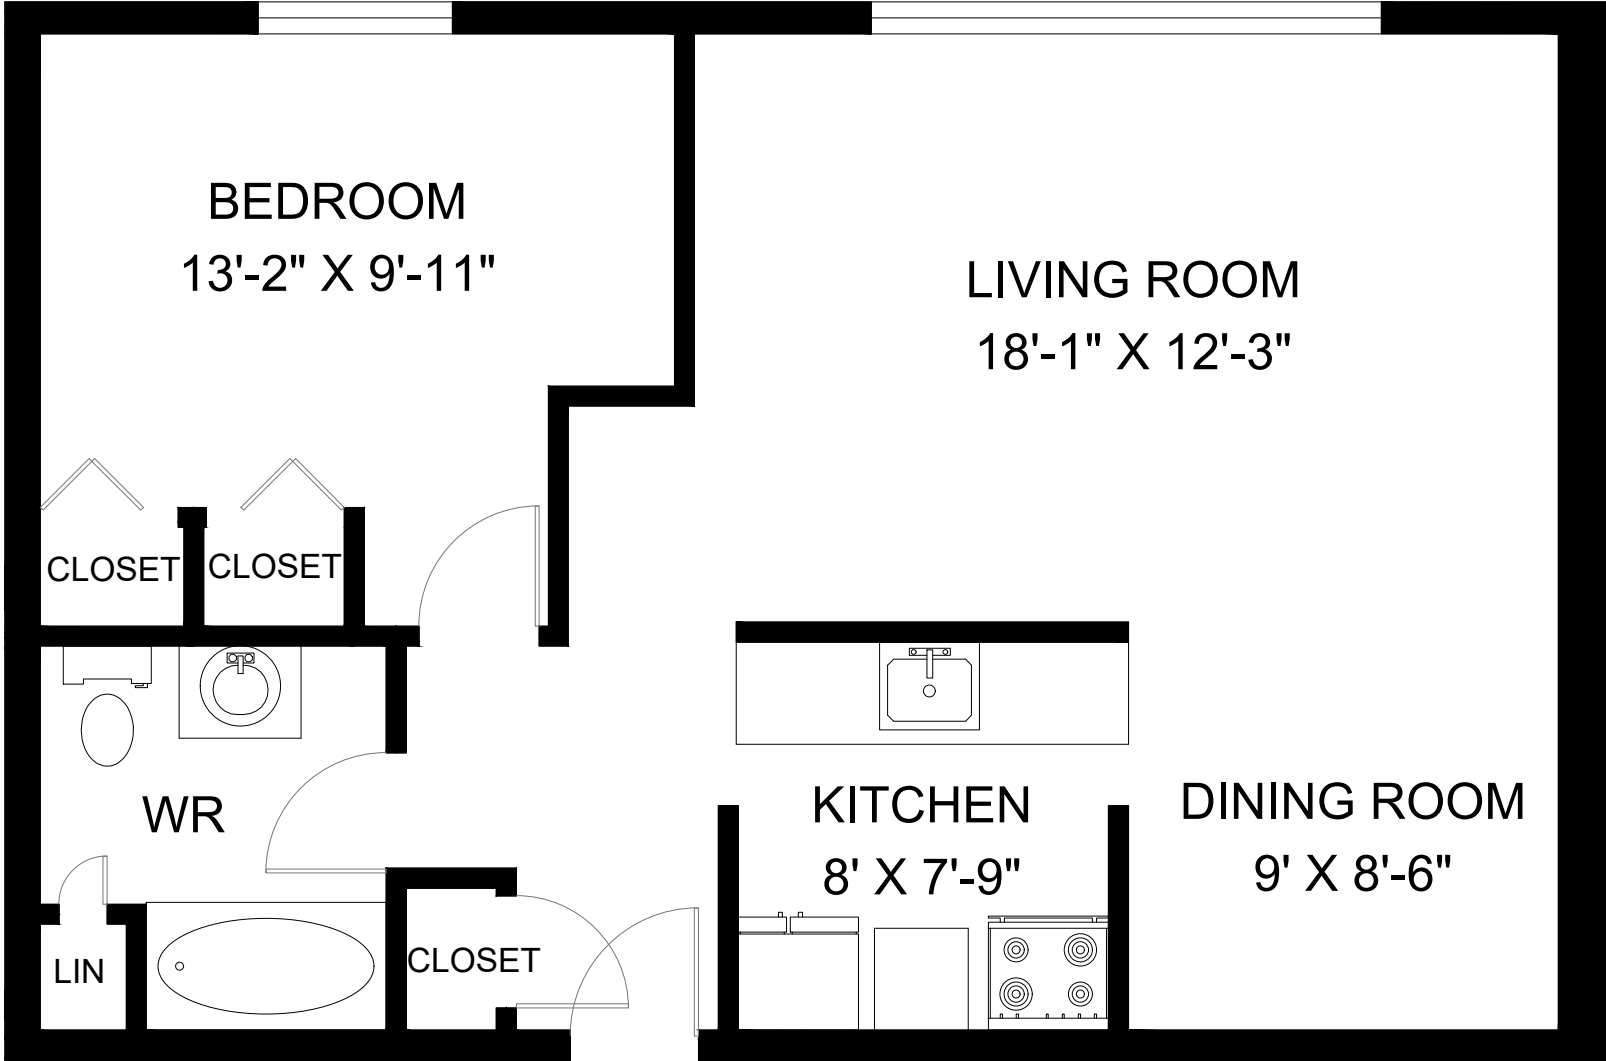

# 2617 SYCAMORE DRIVE WINDSOR, ON

**LINE 114/122 - 1 BEDROOM  
INTERIOR - 729 SQUARE FEET**