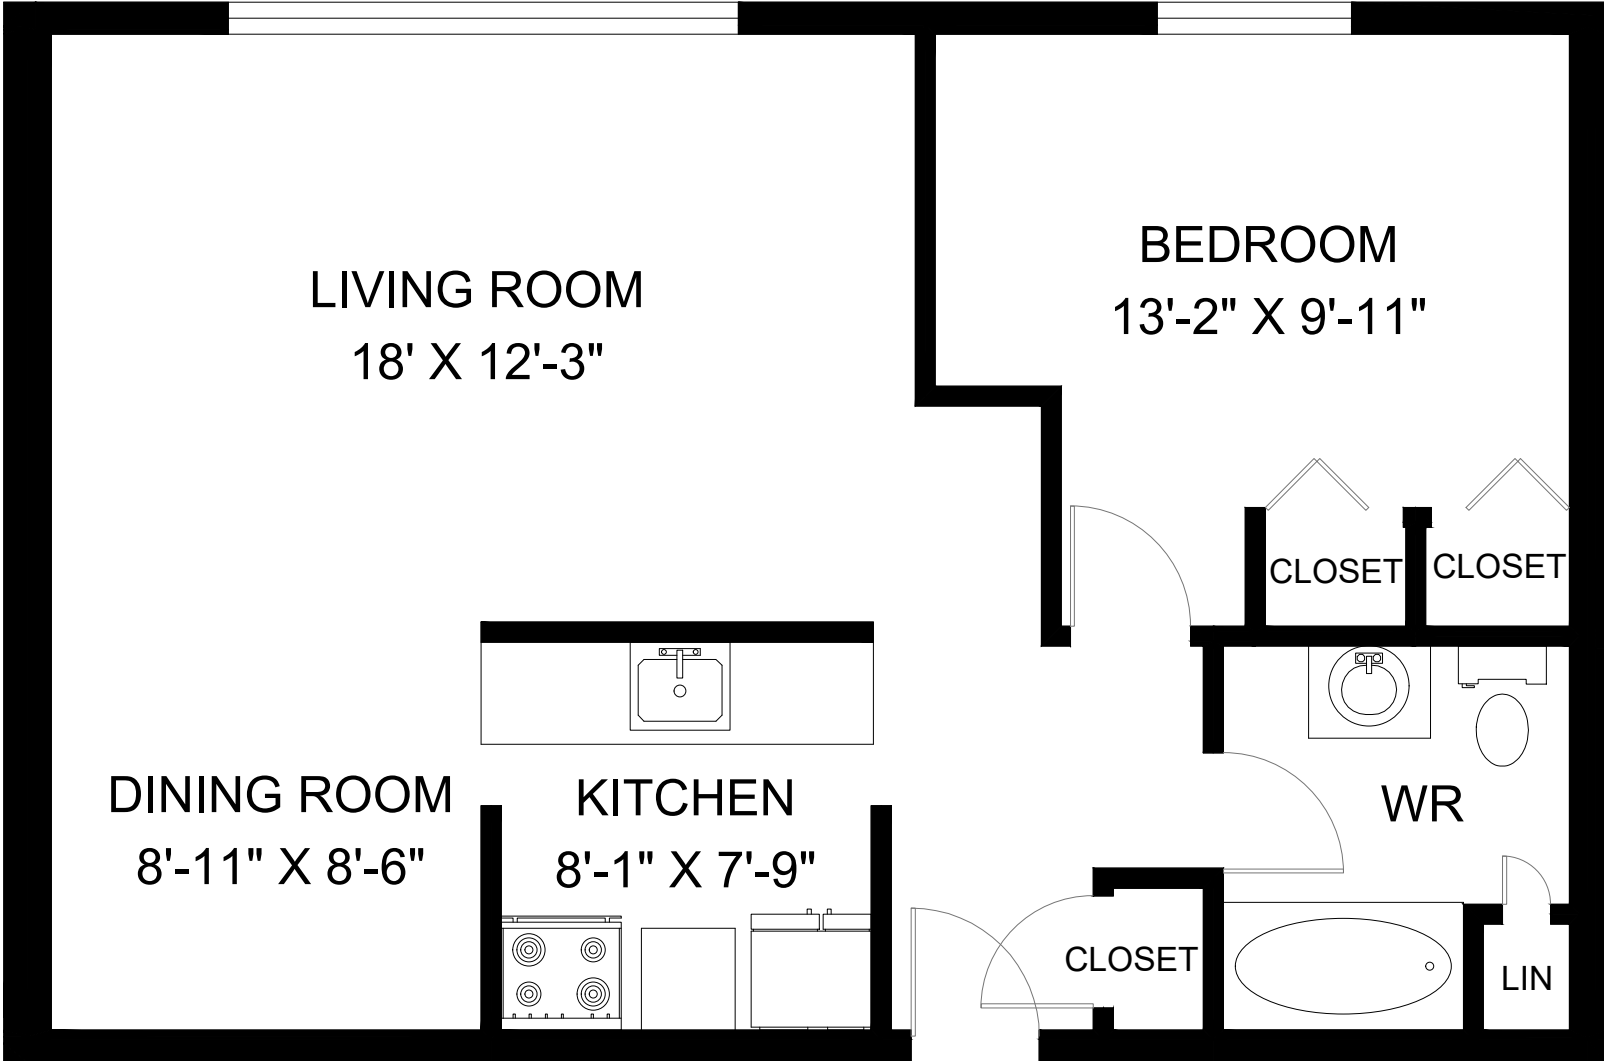

2617 SYCAMORE DRIVE WINDSOR, ON

**UNIT 106 - 1 BEDROOM
INTERIOR - 729 SQUARE FEET**