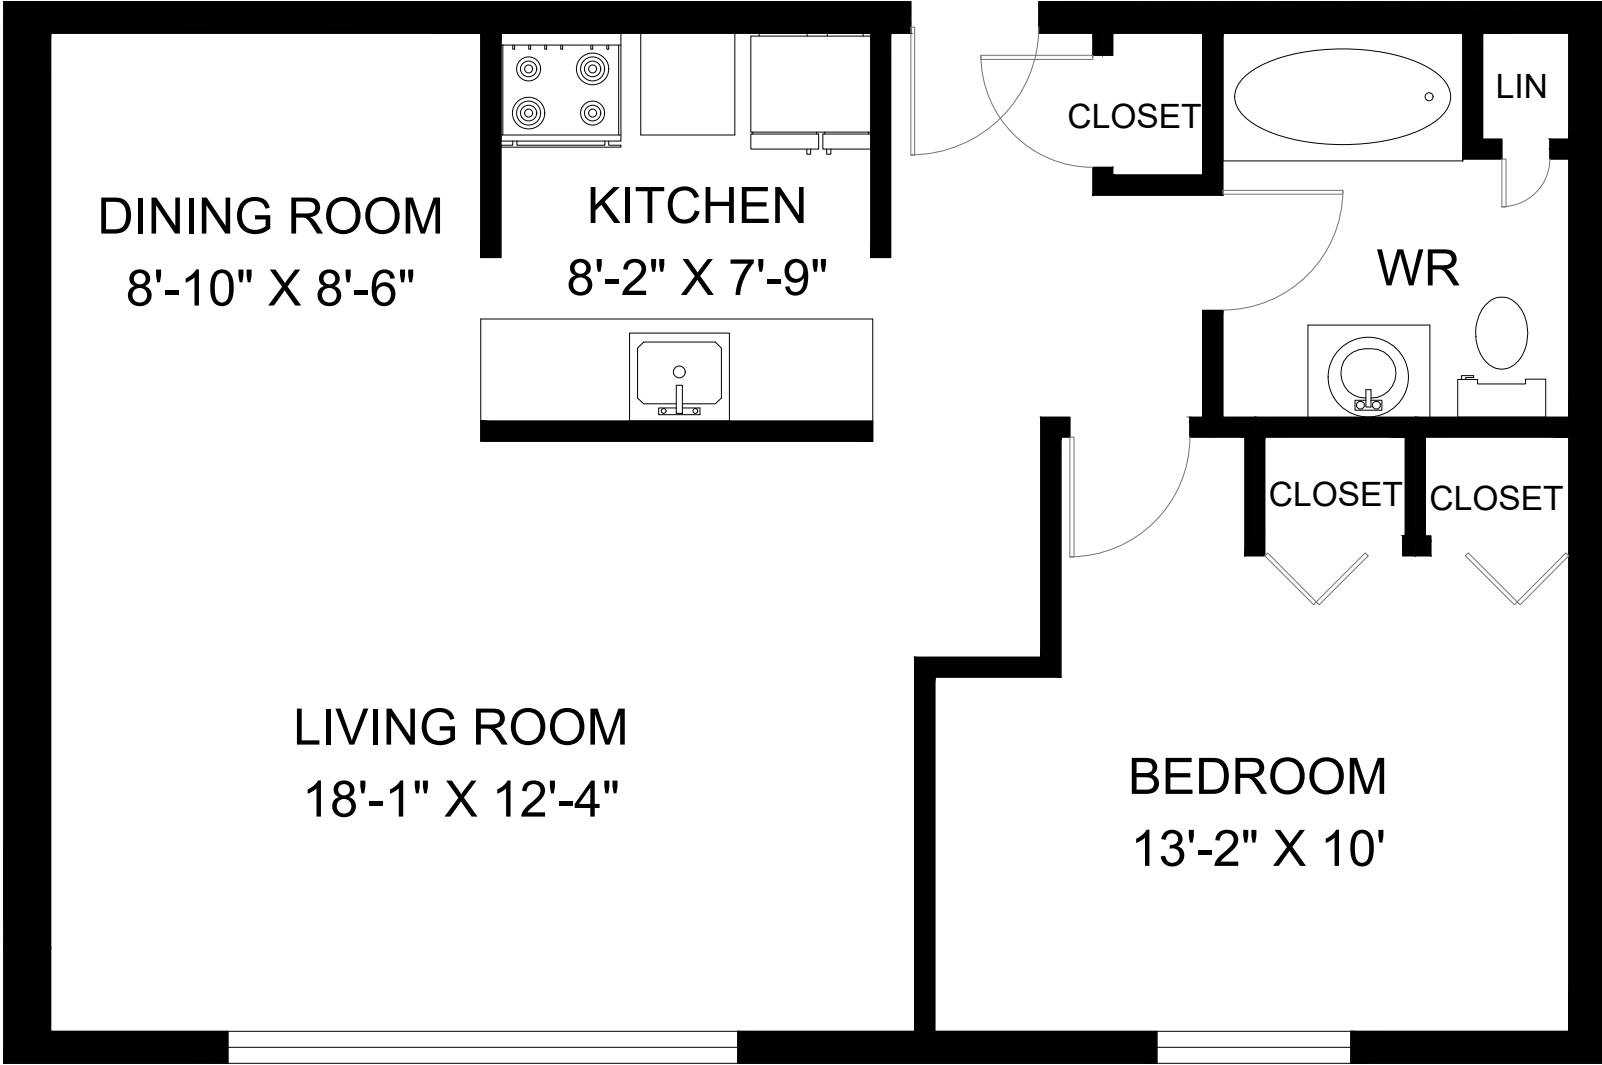

2617 SYCAMORE DRIVE WINDSOR, ON

**UNIT 103 - 1 BEDROOM
INTERIOR - 711 SQUARE FEET**