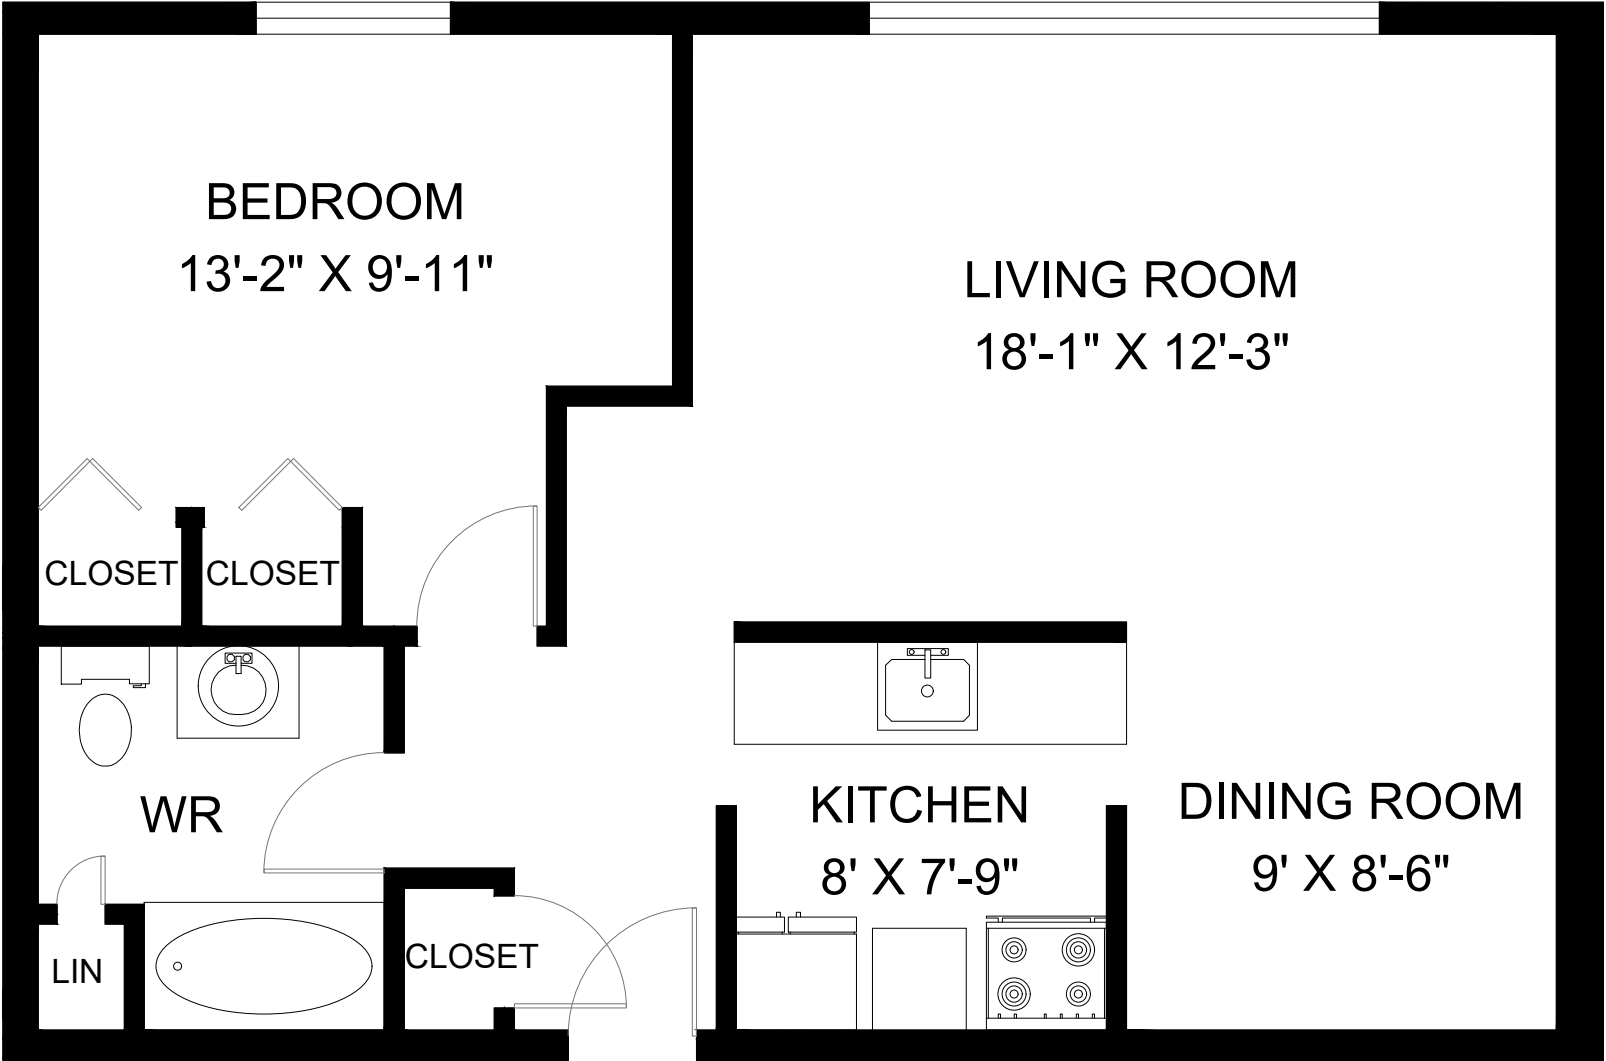

2616 SYCAMORE DRIVE WINDSOR, ON

**LINE 114/122 - 1 BEDROOM
INTERIOR - 729 SQUARE FEET**