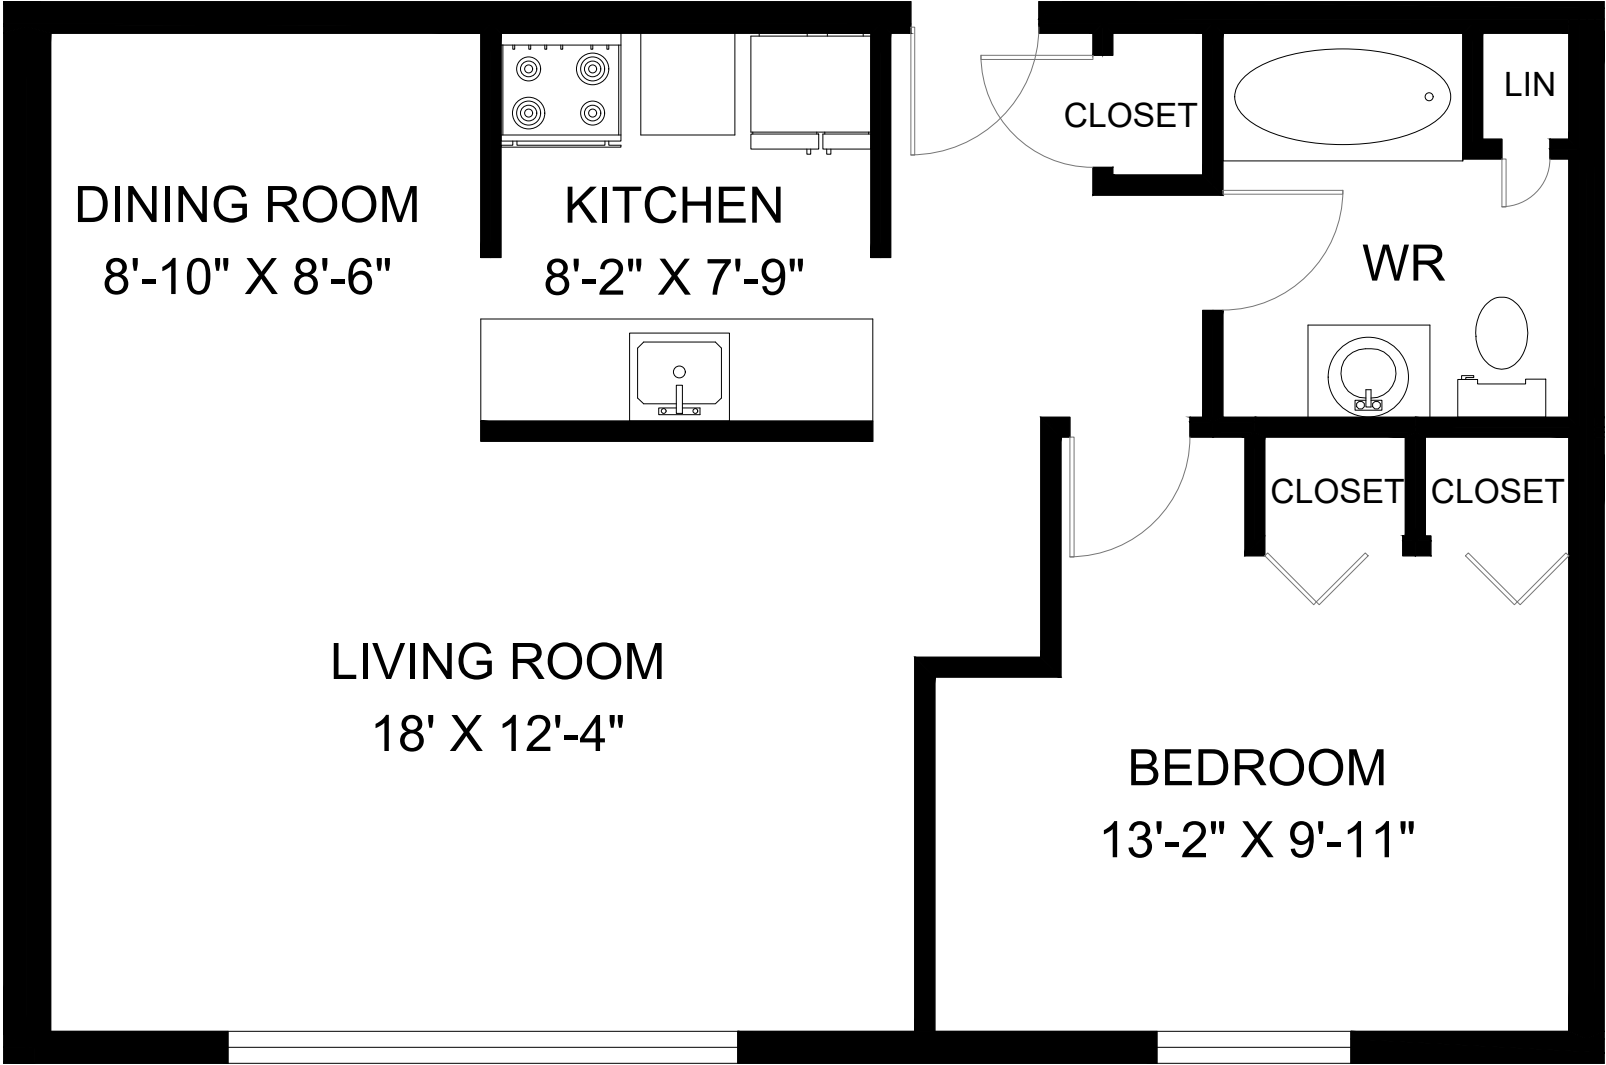

2616 SYCAMORE DRIVE WINDSOR, ON

**LINE 110/118 - 1 BEDROOM
INTERIOR - 718 SQUARE FEET**