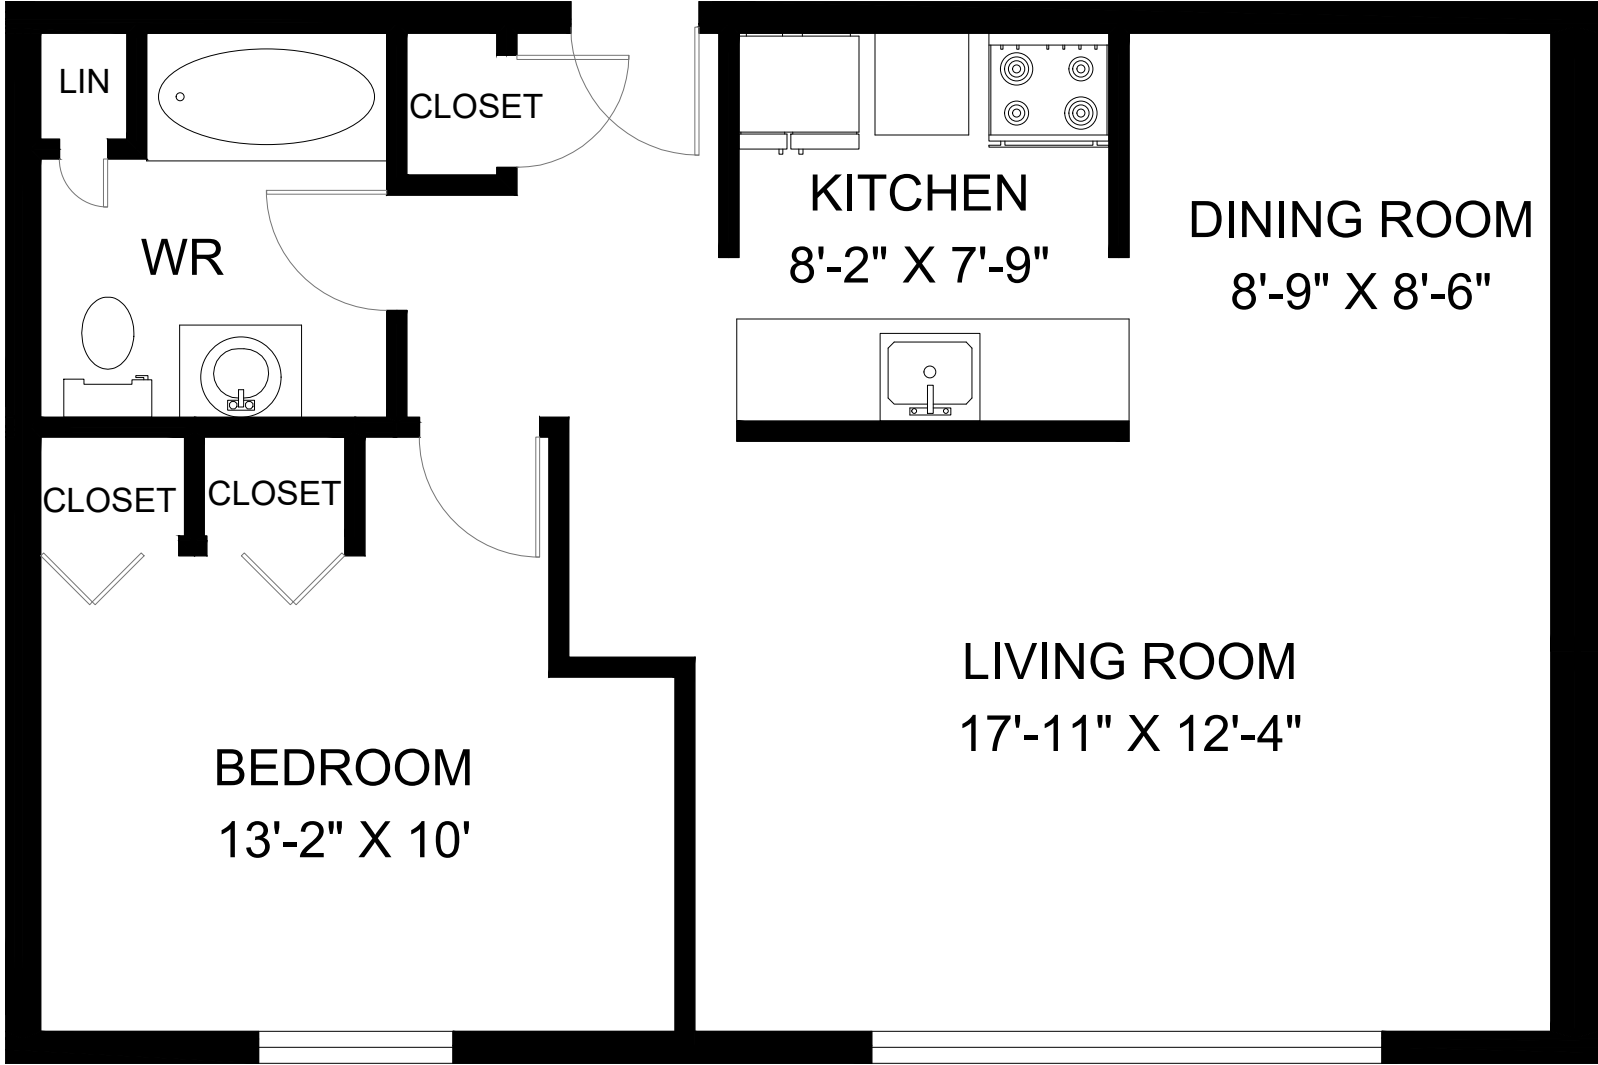

# 2616 SYCAMORE DRIVE WINDSOR, ON

**LINE 109/117 - 1 BEDROOM  
INTERIOR - 712 SQUARE FEET**