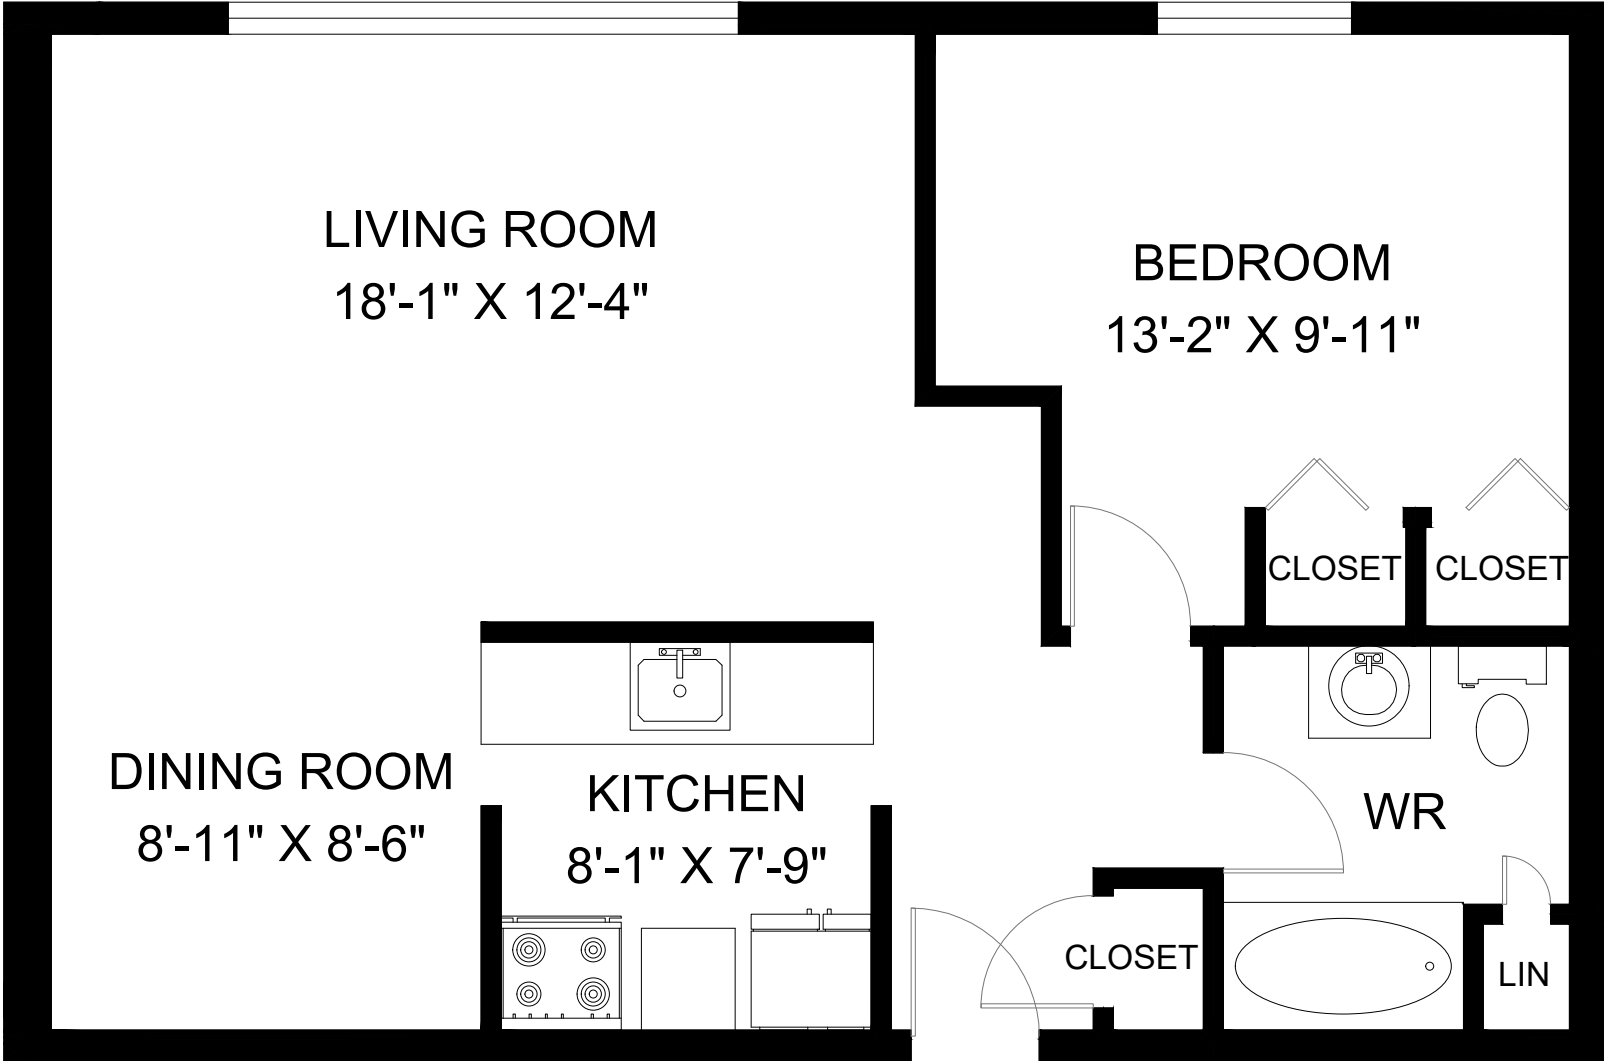

2616 SYCAMORE DRIVE WINDSOR, ON

**UNIT 105 - 1 BEDROOM
INTERIOR - 729 SQUARE FEET**