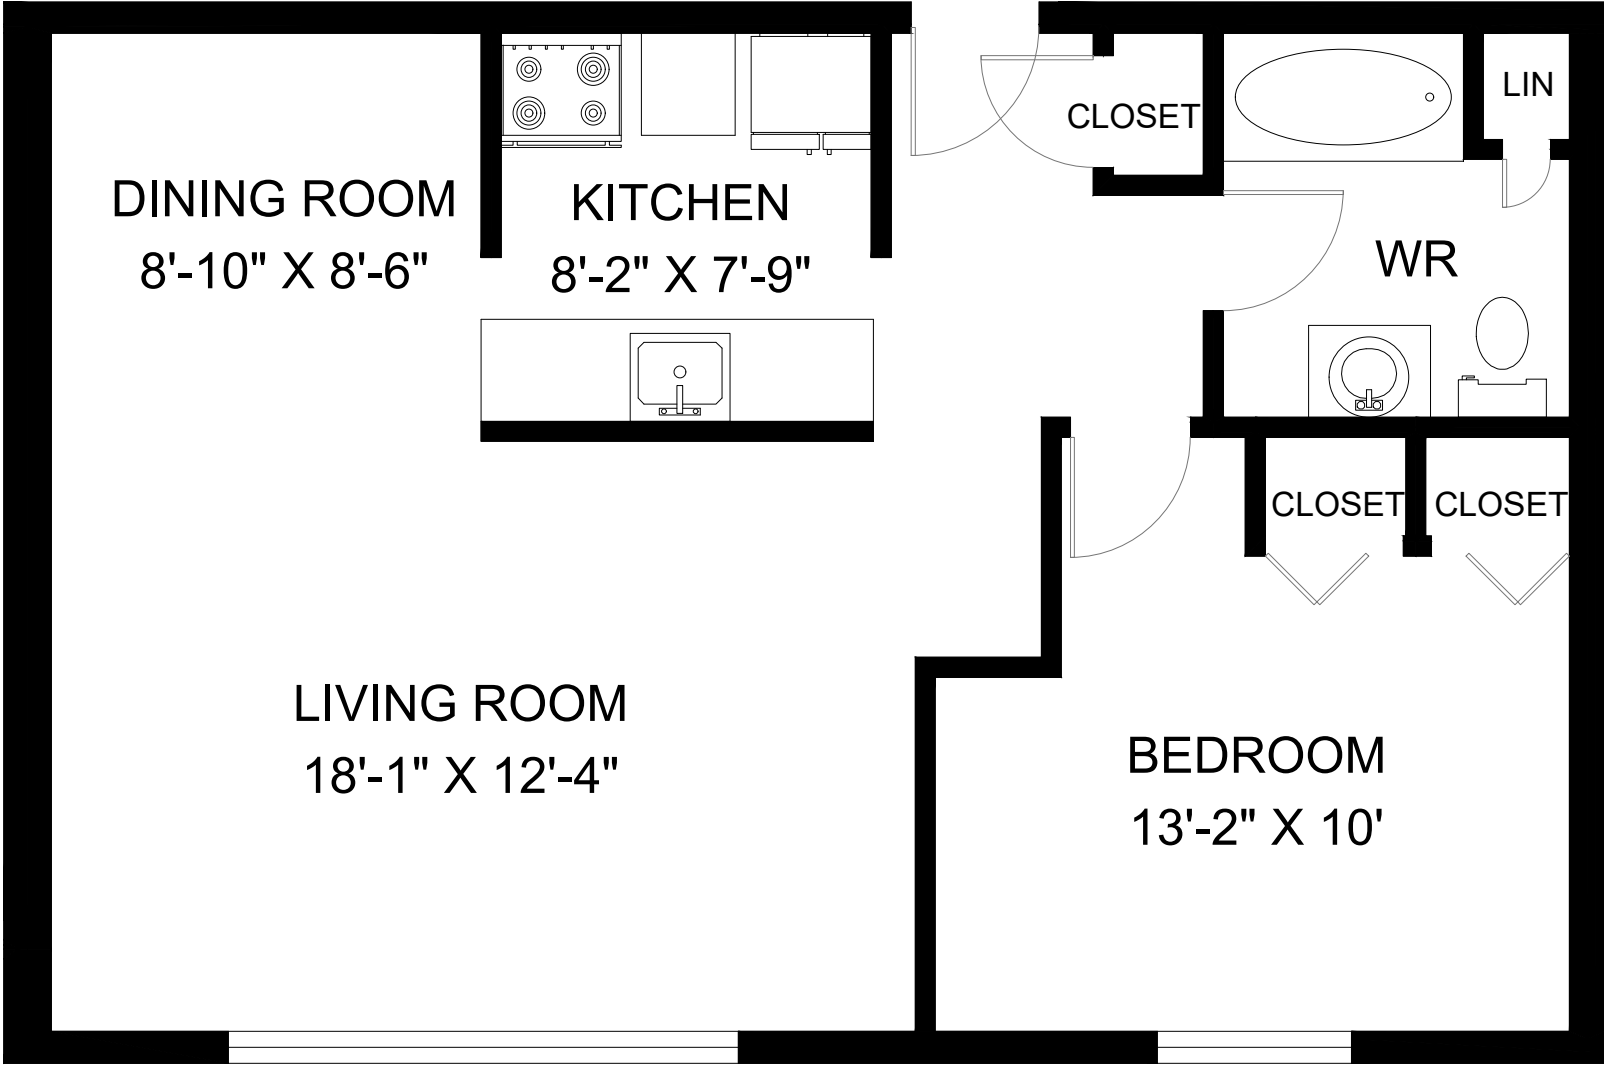

# 2616 SYCAMORE DRIVE WINDSOR, ON

**UNIT 102 - 1 BEDROOM  
INTERIOR - 710 SQUARE FEET**