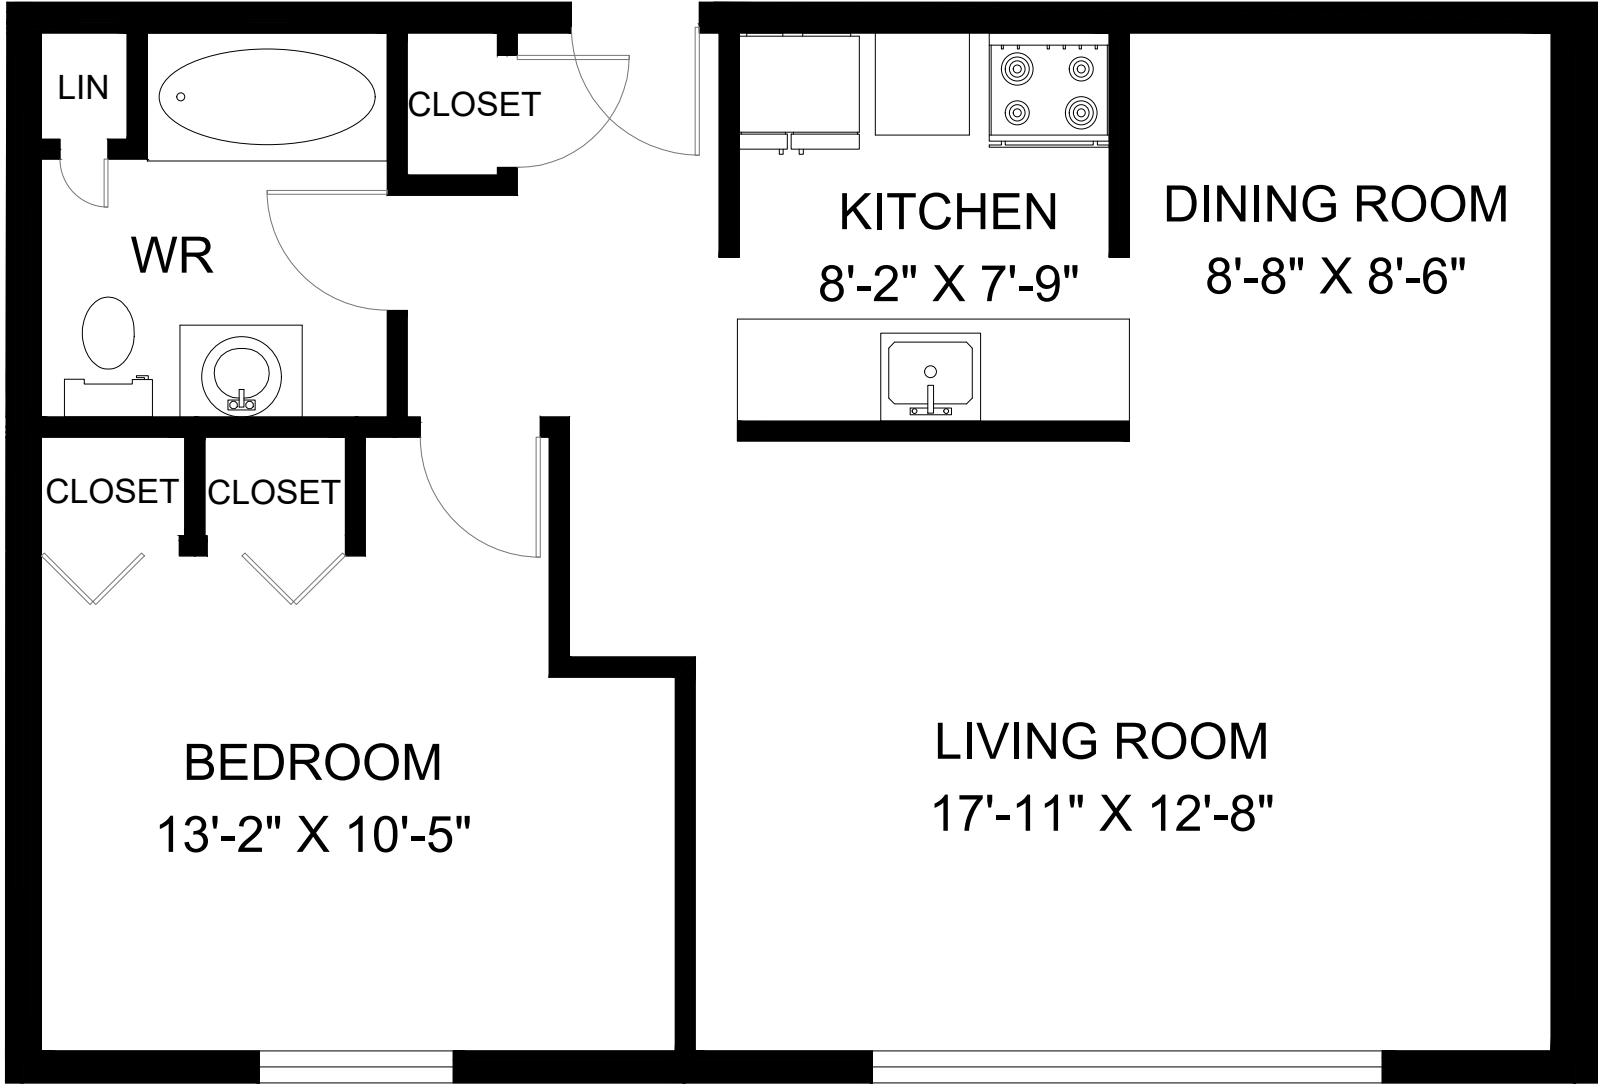

**2610 SYCAMORE DRIVE
WINDSOR, ON**

**UNIT 109 - 1 BEDROOM
INTERIOR - 717 SQUARE FEET**