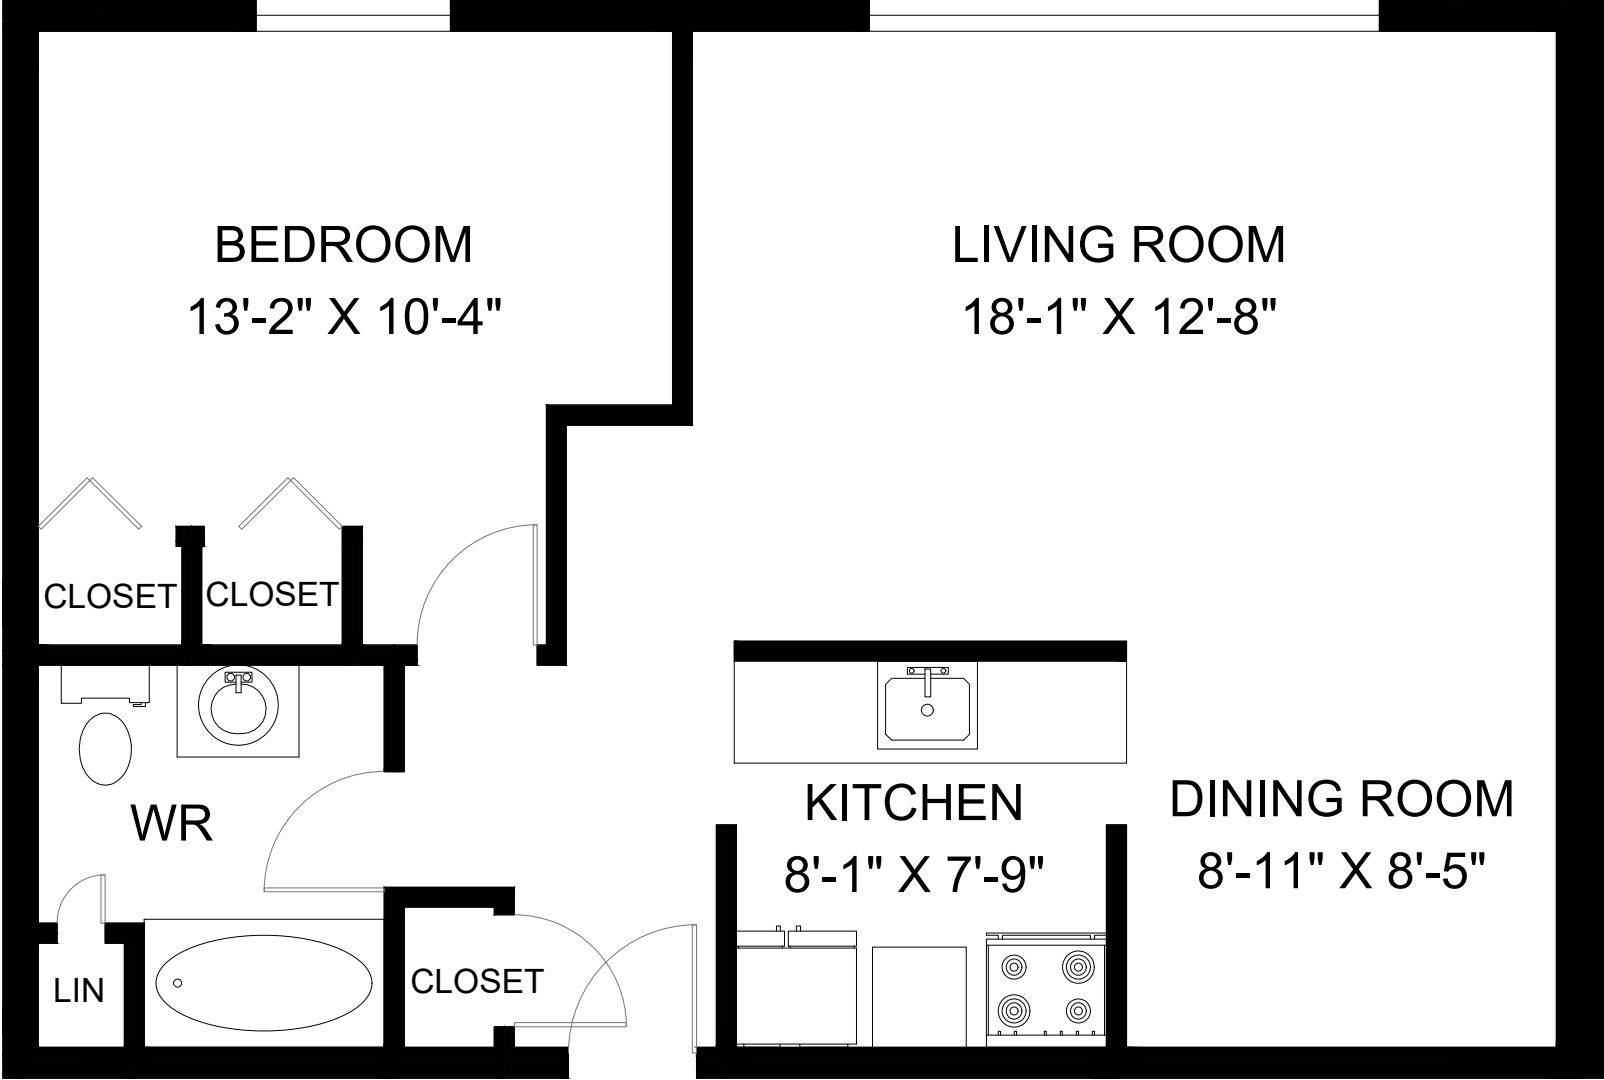

**2610 SYCAMORE DRIVE
WINDSOR, ON**

**UNIT 106 - 1 BEDROOM
INTERIOR - 743 SQUARE FEET**