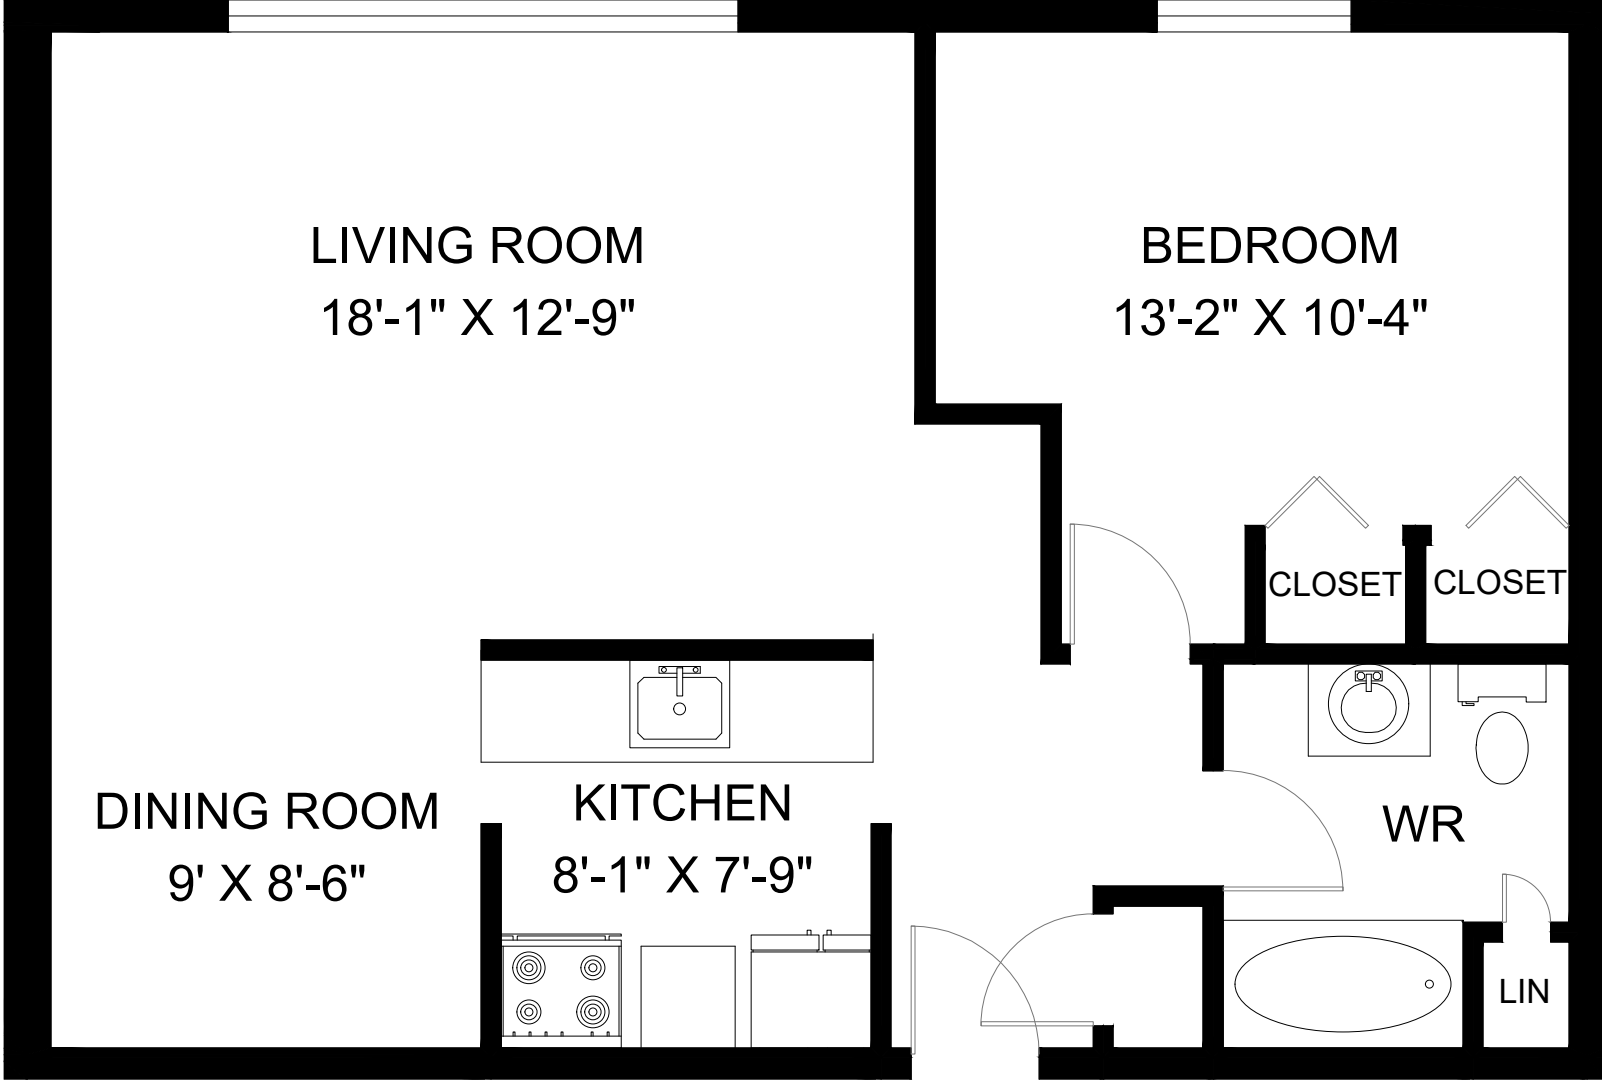

2610 SYCAMORE DRIVE WINDSOR, ON

**UNIT 105 - 1 BEDROOM
INTERIOR - 743 SQUARE FEET**