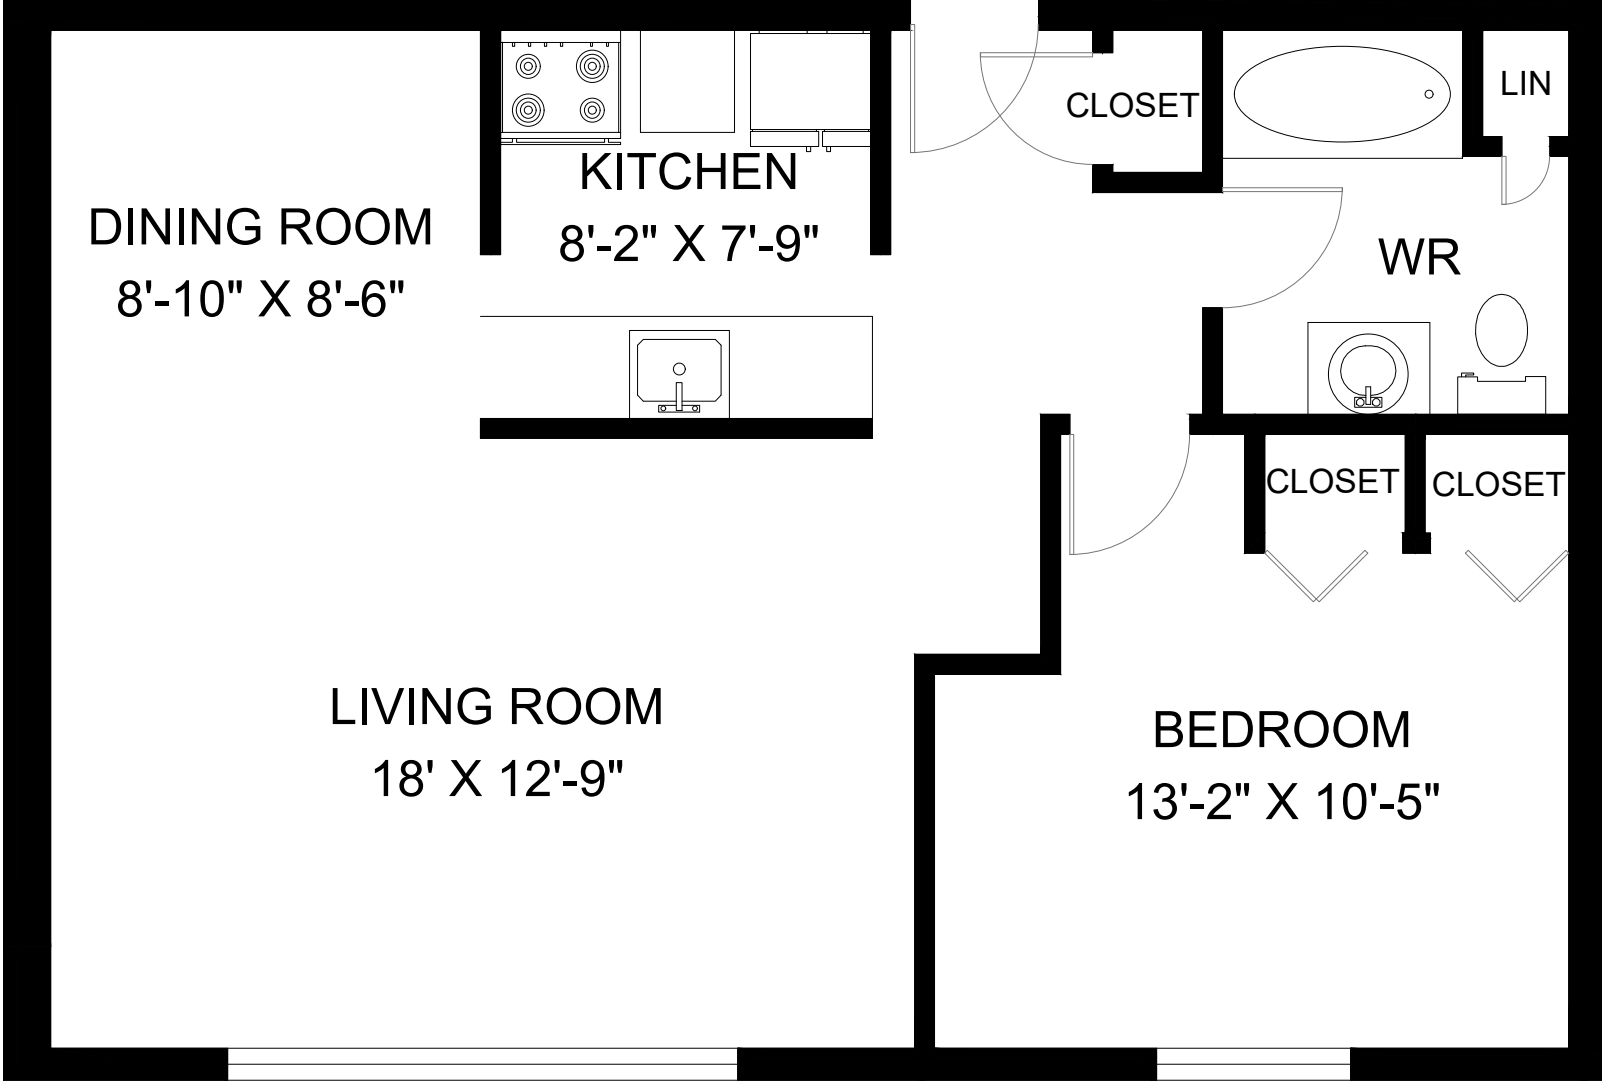

2610 SYCAMORE DRIVE WINDSOR, ON

**UNIT 102 - 1 BEDROOM
INTERIOR - 724 SQUARE FEET**