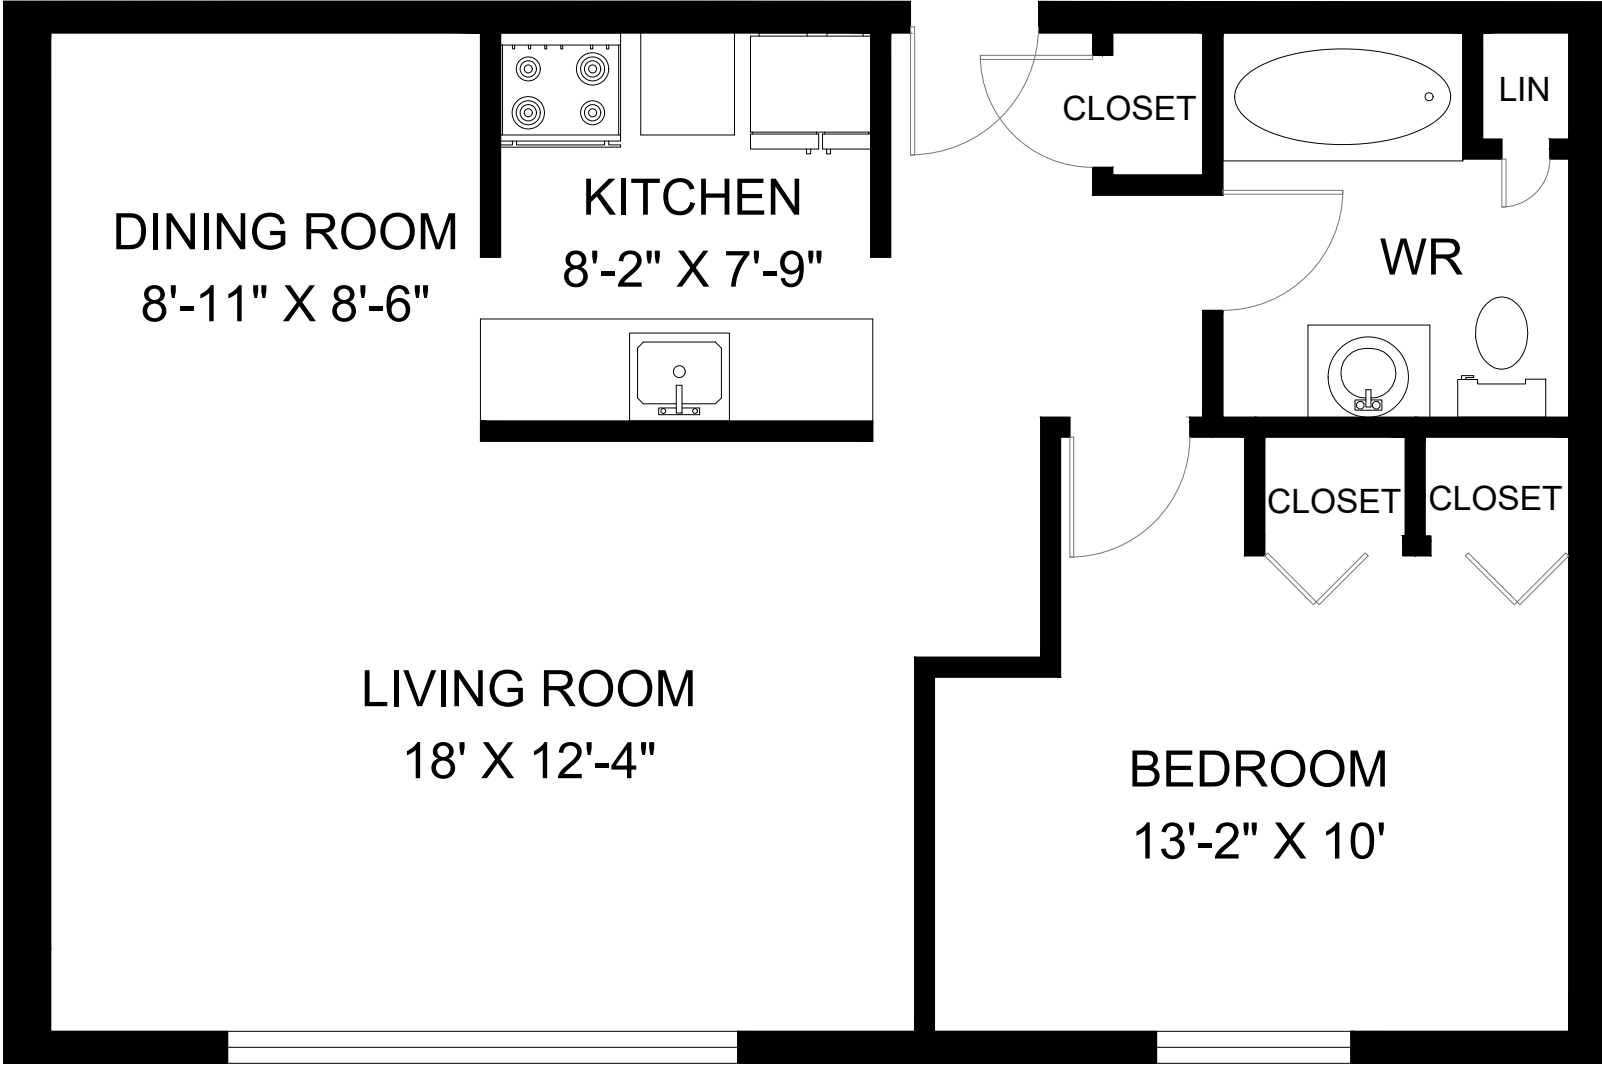

2609 SYCAMORE DRIVE WINDSOR, ON

**UNIT 103 - 1 BEDROOM
INTERIOR - 711 SQUARE FEET**