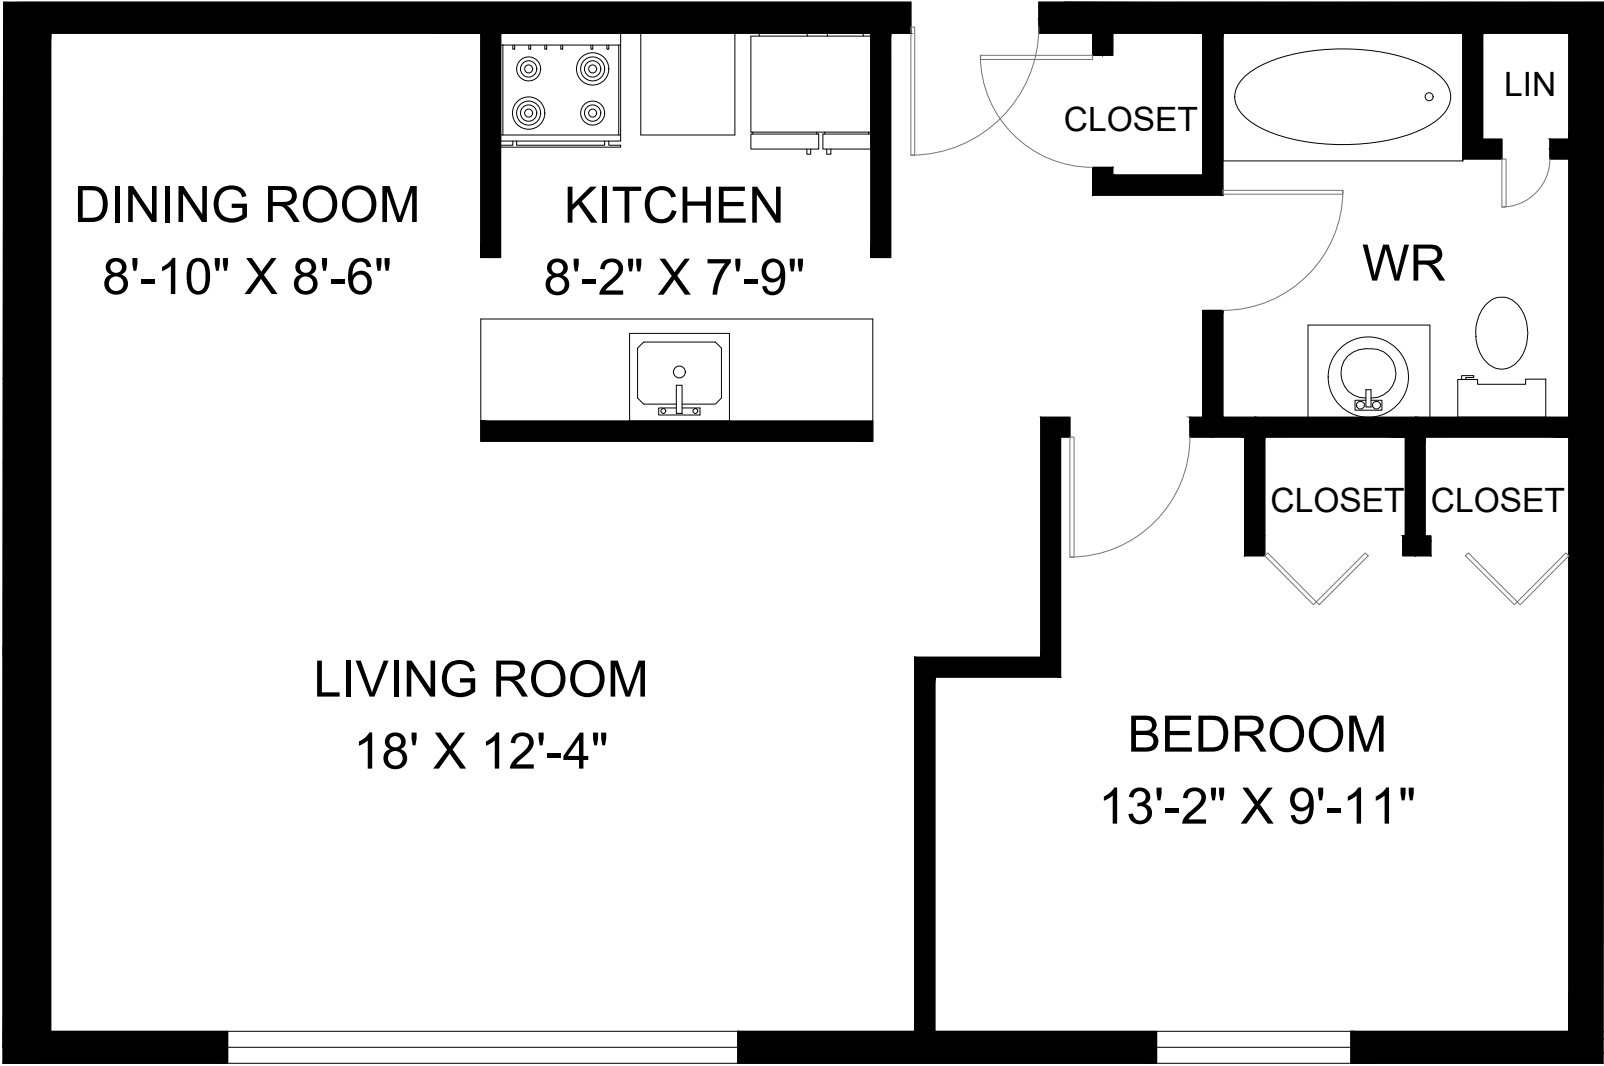

2609 SYCAMORE DRIVE WINDSOR, ON

**LINE 110/118 - 1 BEDROOM
INTERIOR - 718 SQUARE FEET**