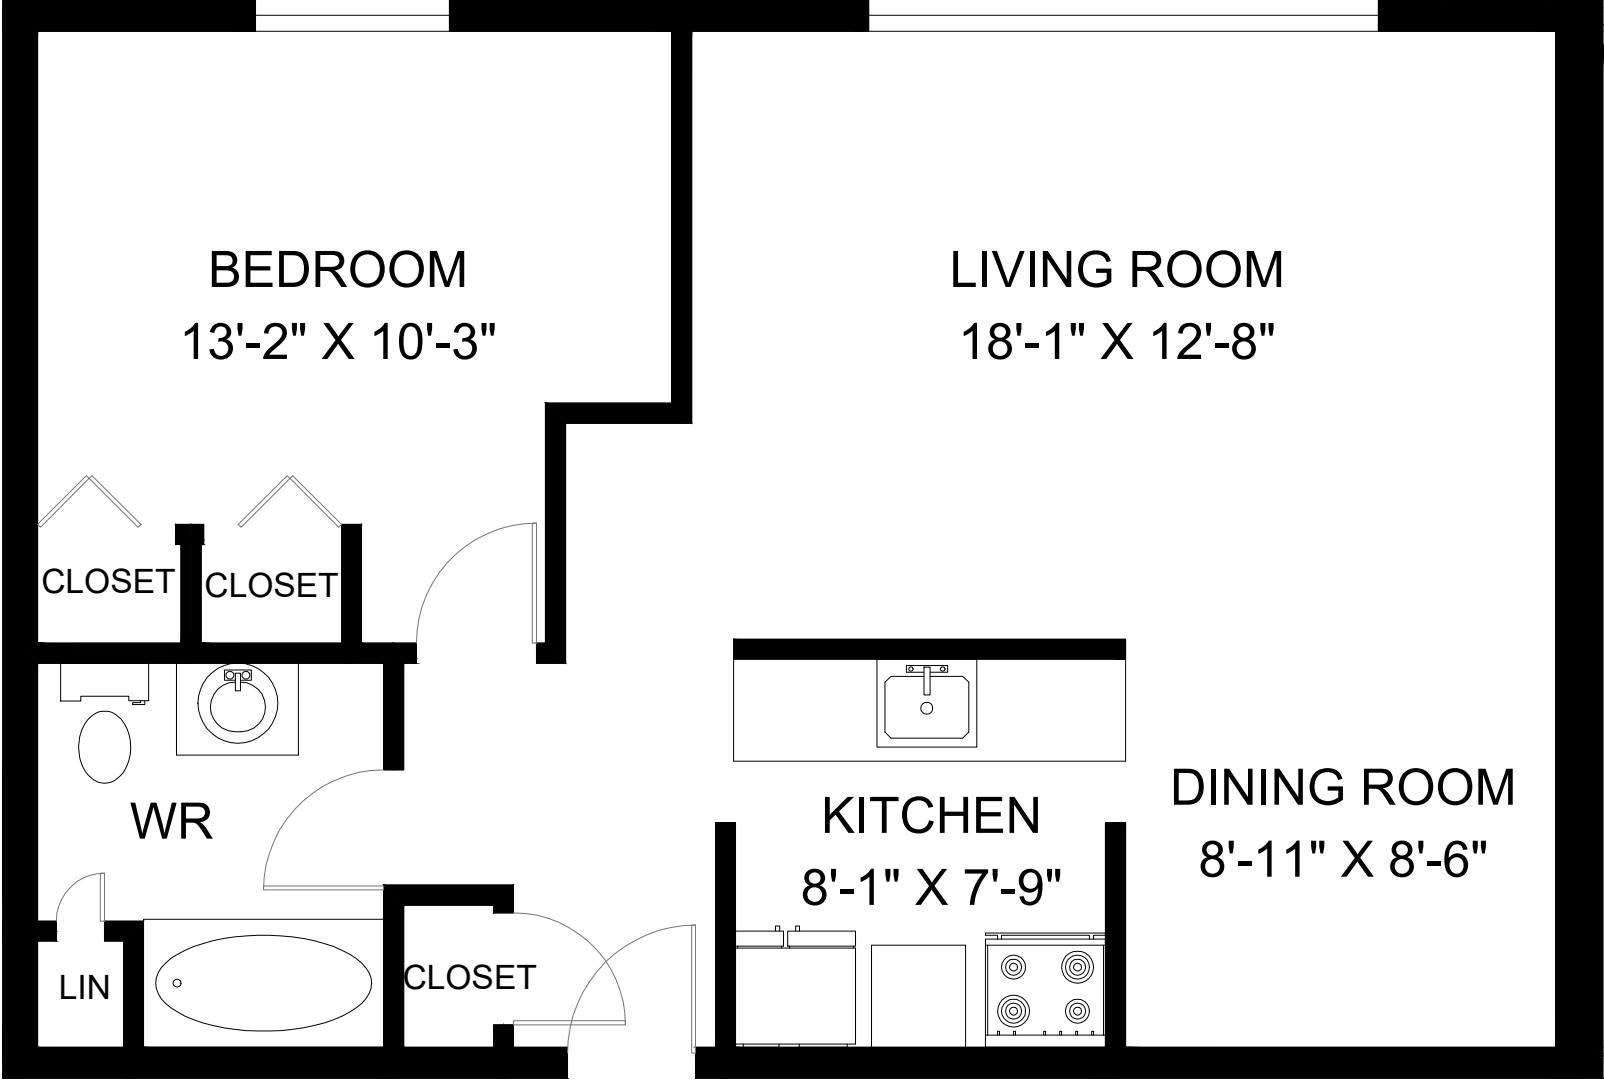

**2605 SYCAMORE DRIVE  
WINDSOR, ON**

**UNIT 114 - 1 BEDROOM  
INTERIOR - 742 SQUARE FEET**