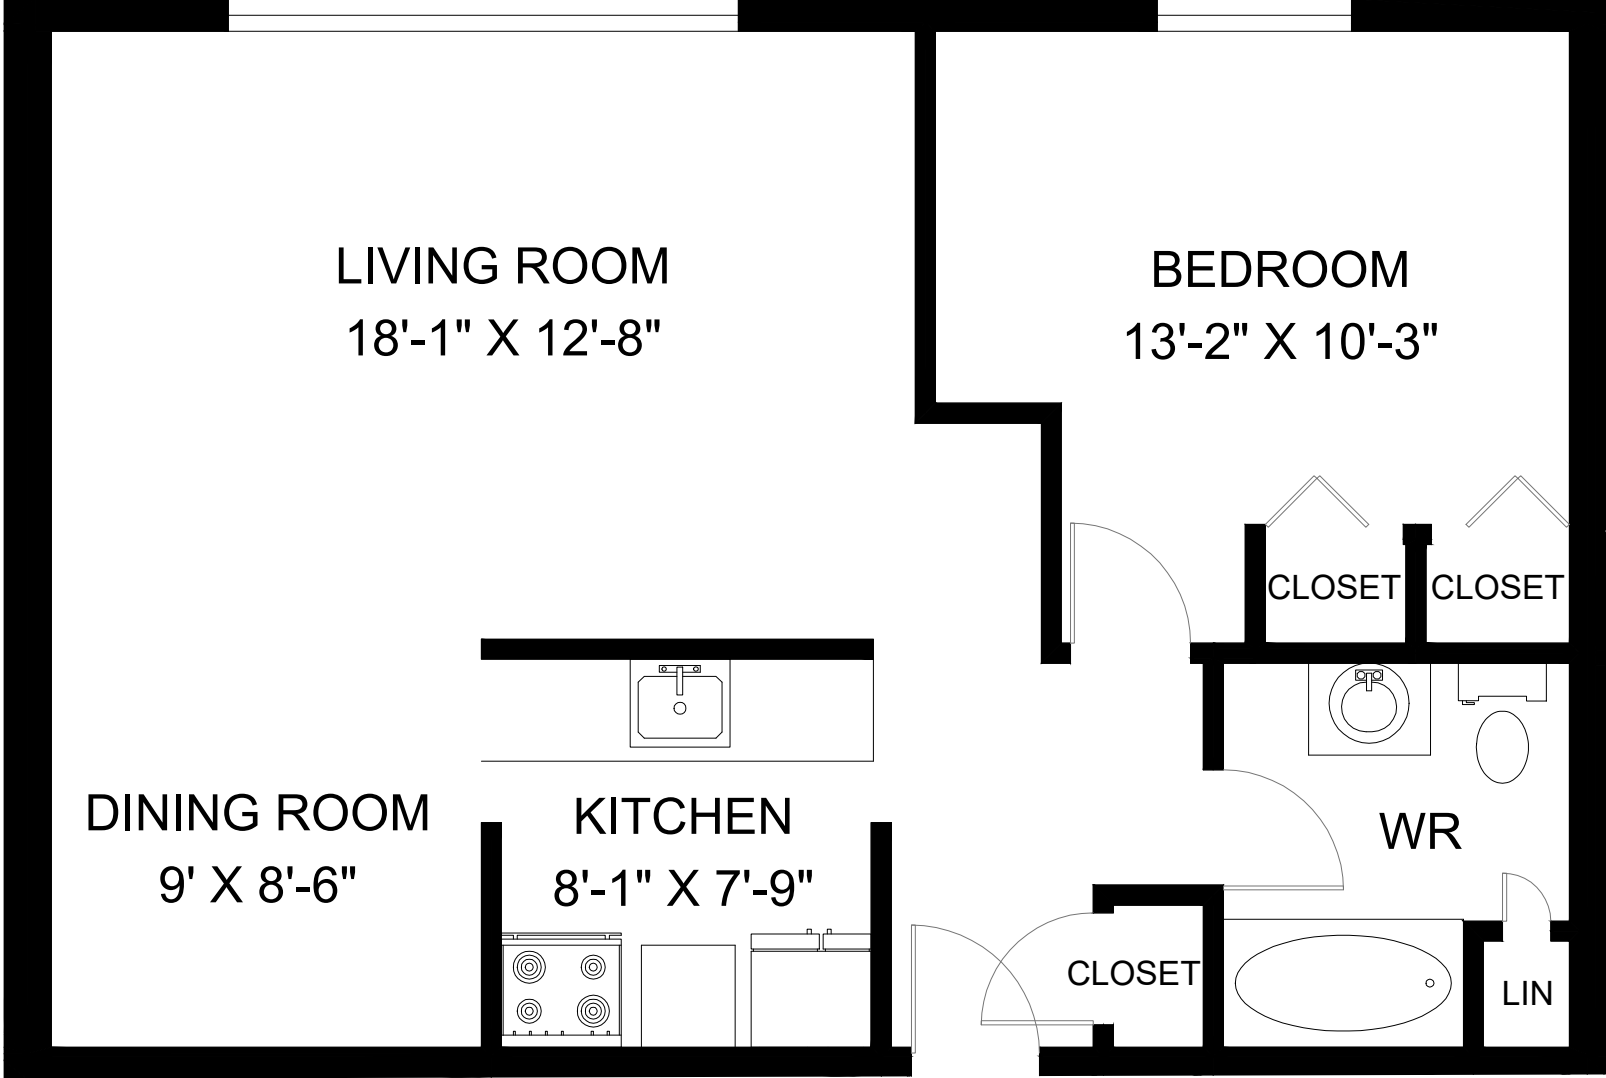

**2605 SYCAMORE DRIVE**  
**WINDSOR, ON**

**UNIT 113 - 1 BEDROOM**  
**INTERIOR - 743 SQUARE FEET**