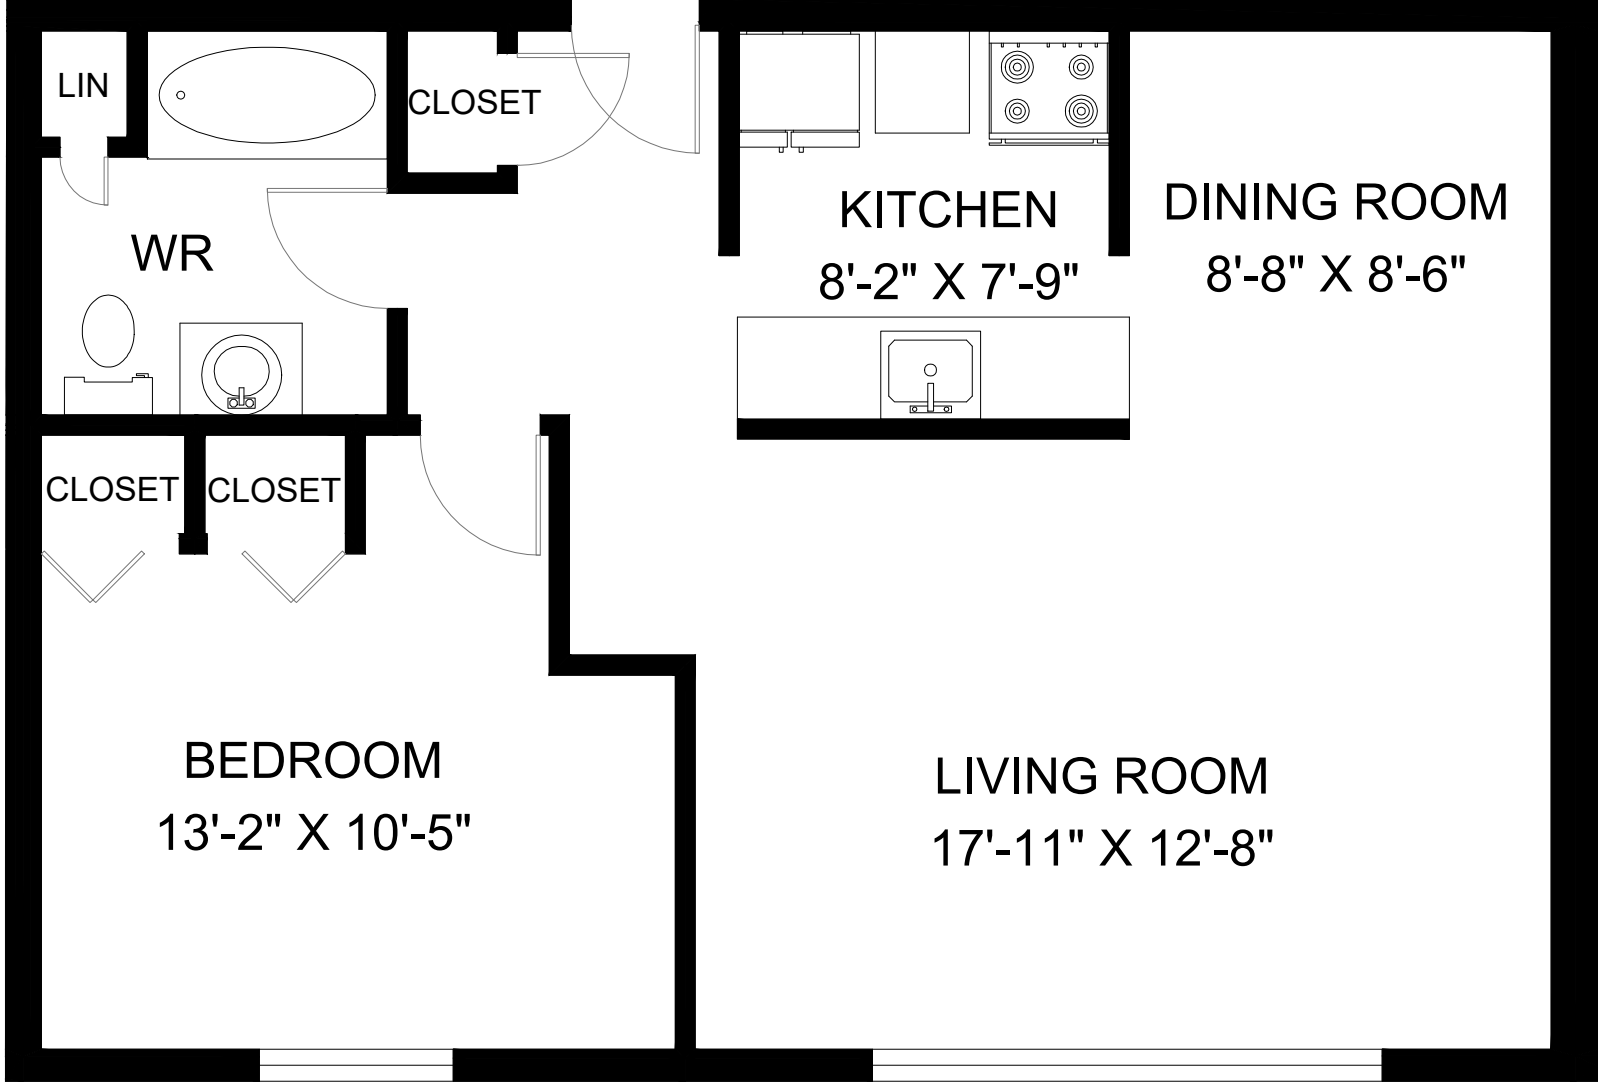

2605 SYCAMORE DRIVE WINDSOR, ON

**UNIT 109 - 1 BEDROOM
INTERIOR - 717 SQUARE FEET**