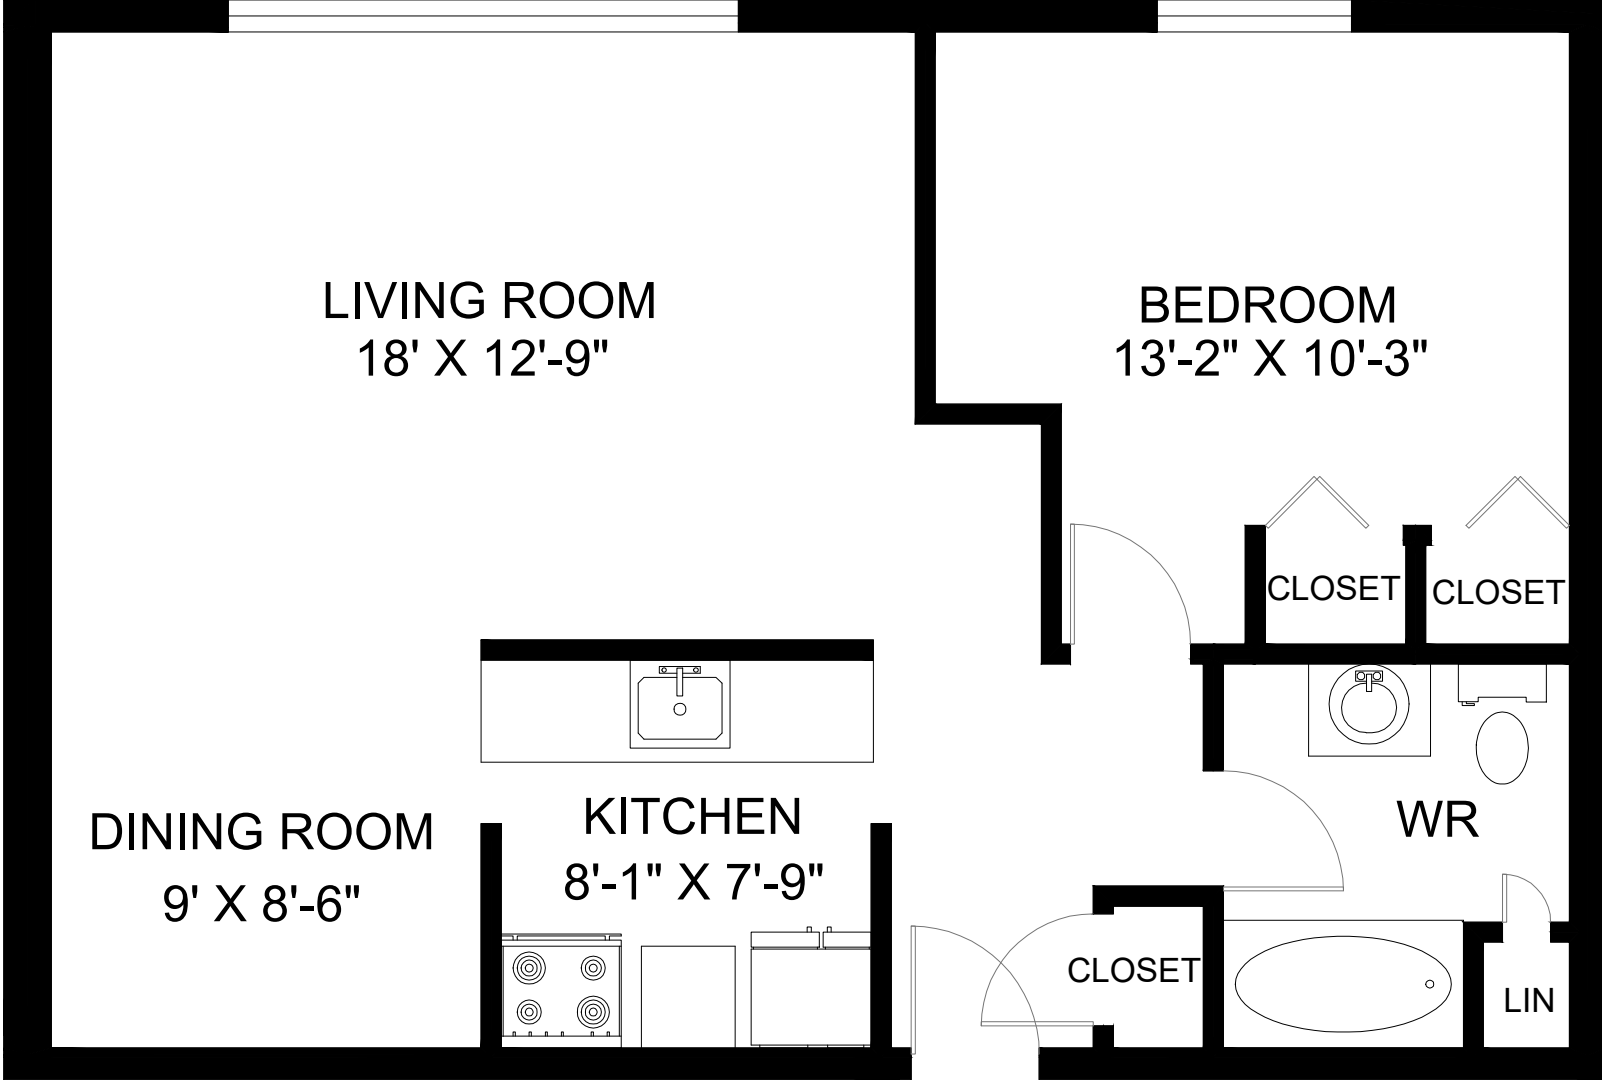

2605 SYCAMORE DRIVE WINDSOR, ON

**UNIT 106 - 1 BEDROOM
INTERIOR - 743 SQUARE FEET**