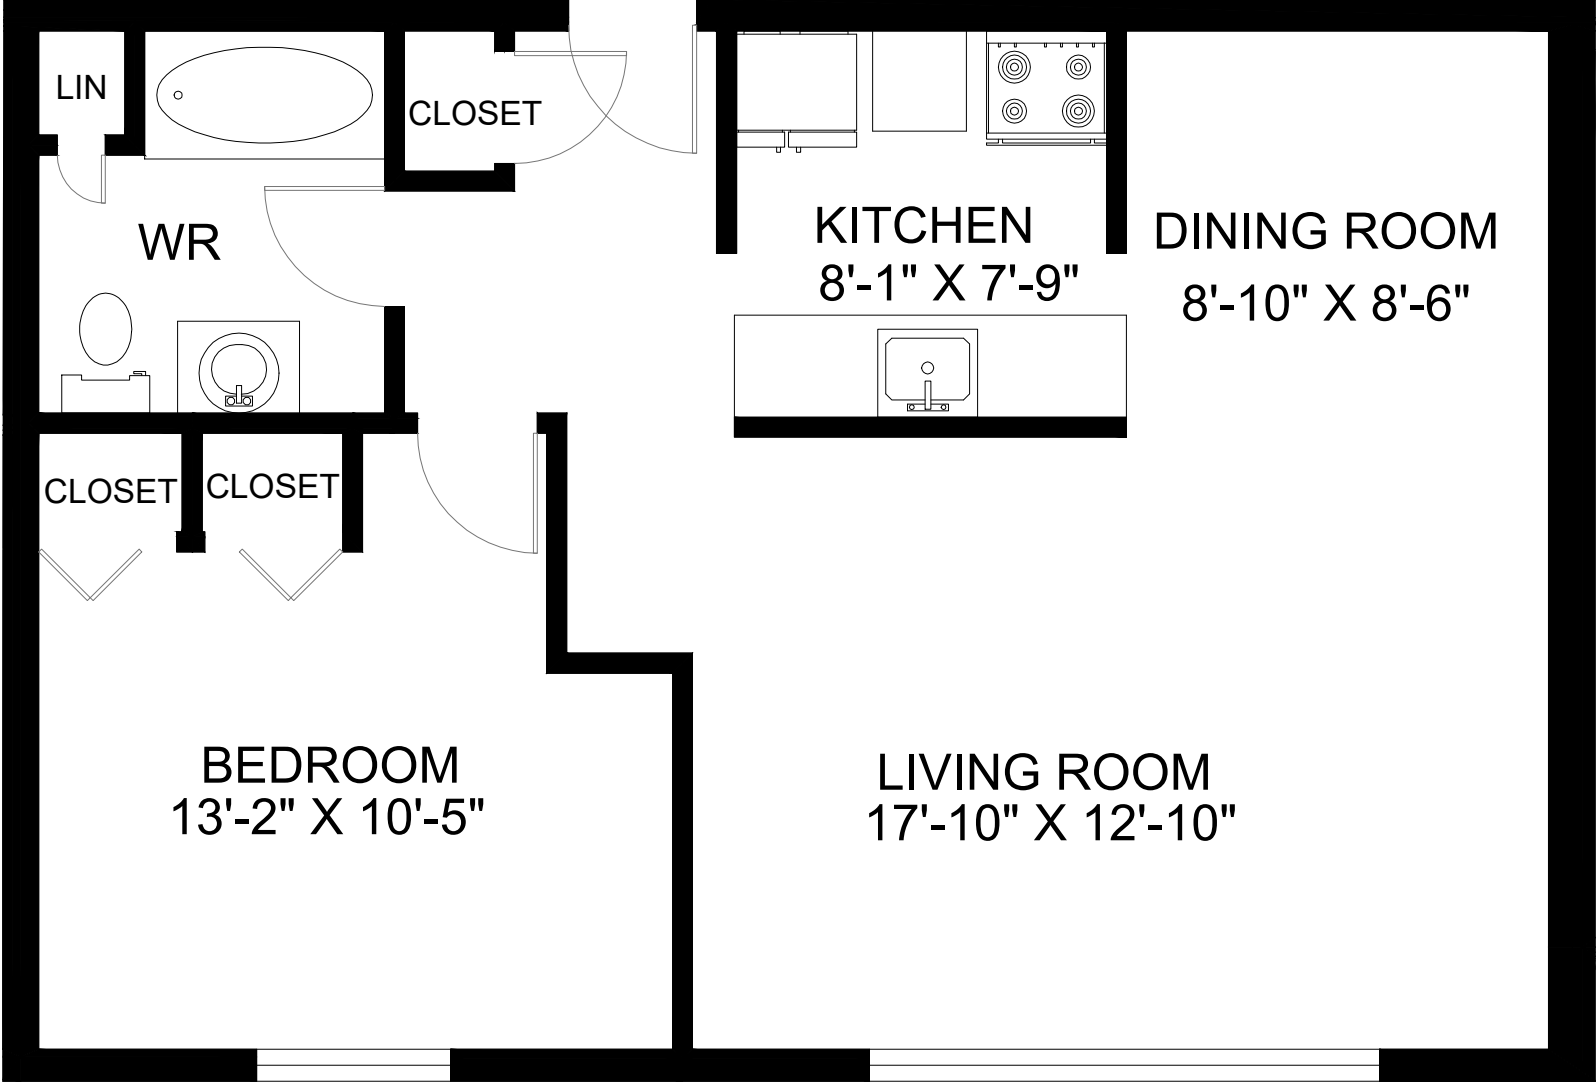

# 2605 SYCAMORE DRIVE

WINDSOR, ON

**UNIT 102 - 1 BEDROOM  
INTERIOR - 720 SQUARE FEET**