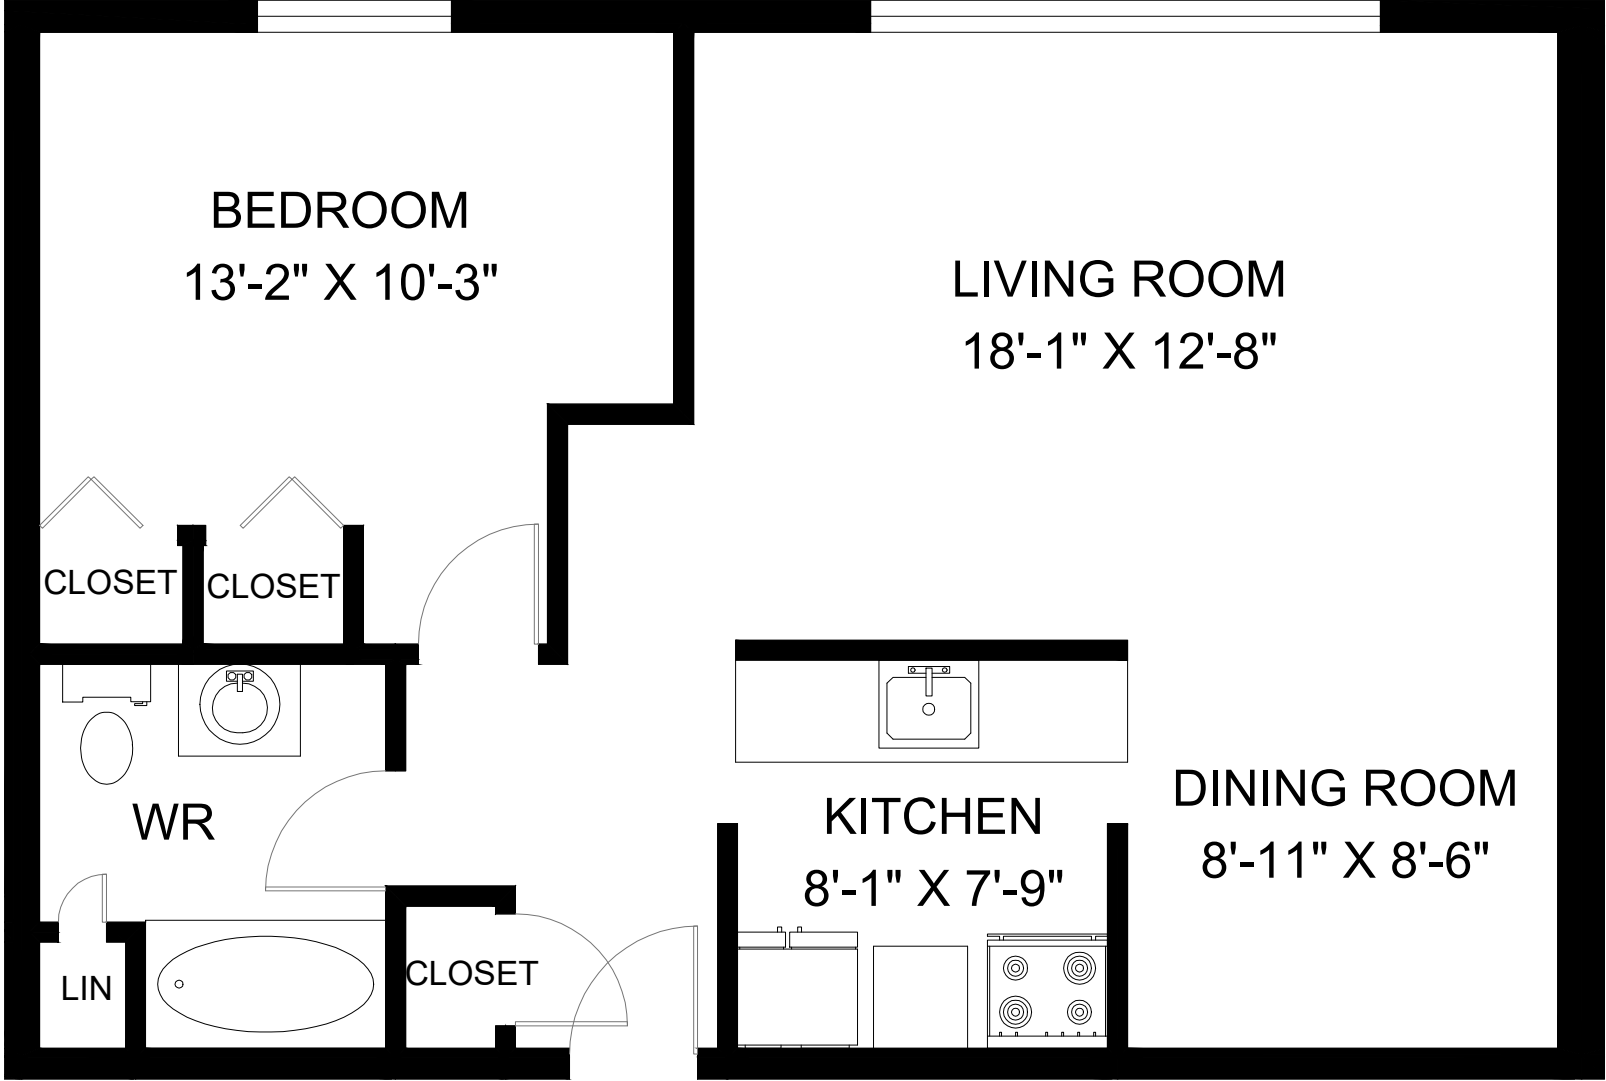

2602 SYCAMORE DRIVE WINDSOR, ON

**UNIT 114 - 1 BEDROOM
INTERIOR - 742 SQUARE FEET**