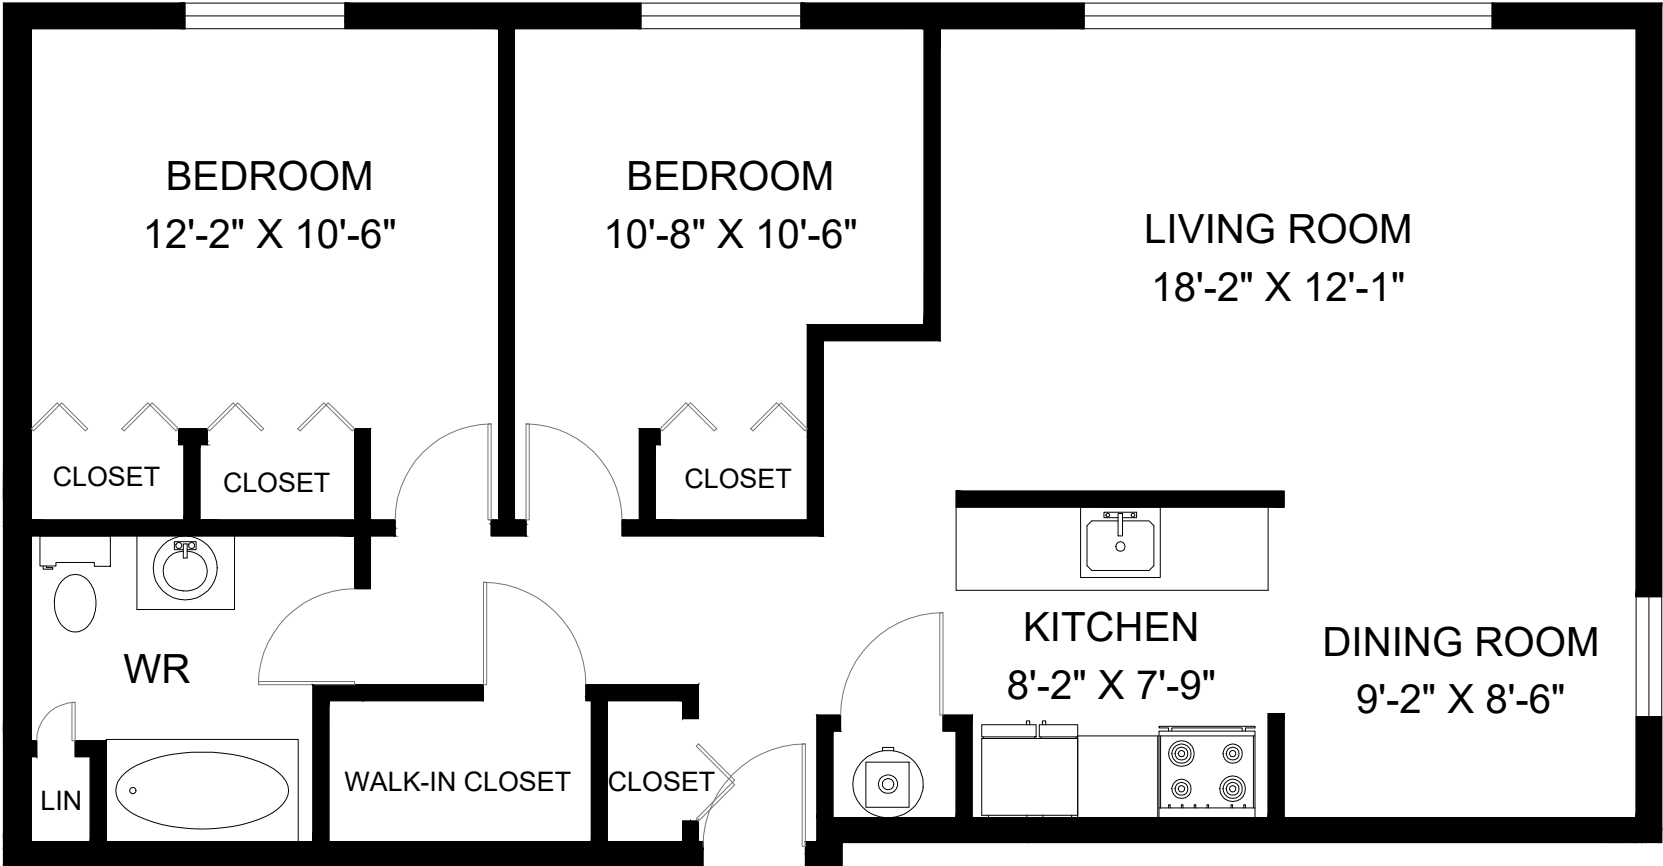

2602 SYCAMORE DRIVE WINDSOR, ON

**UNIT 112 - 2 BEDROOM
INTERIOR - 935 SQUARE FEET**