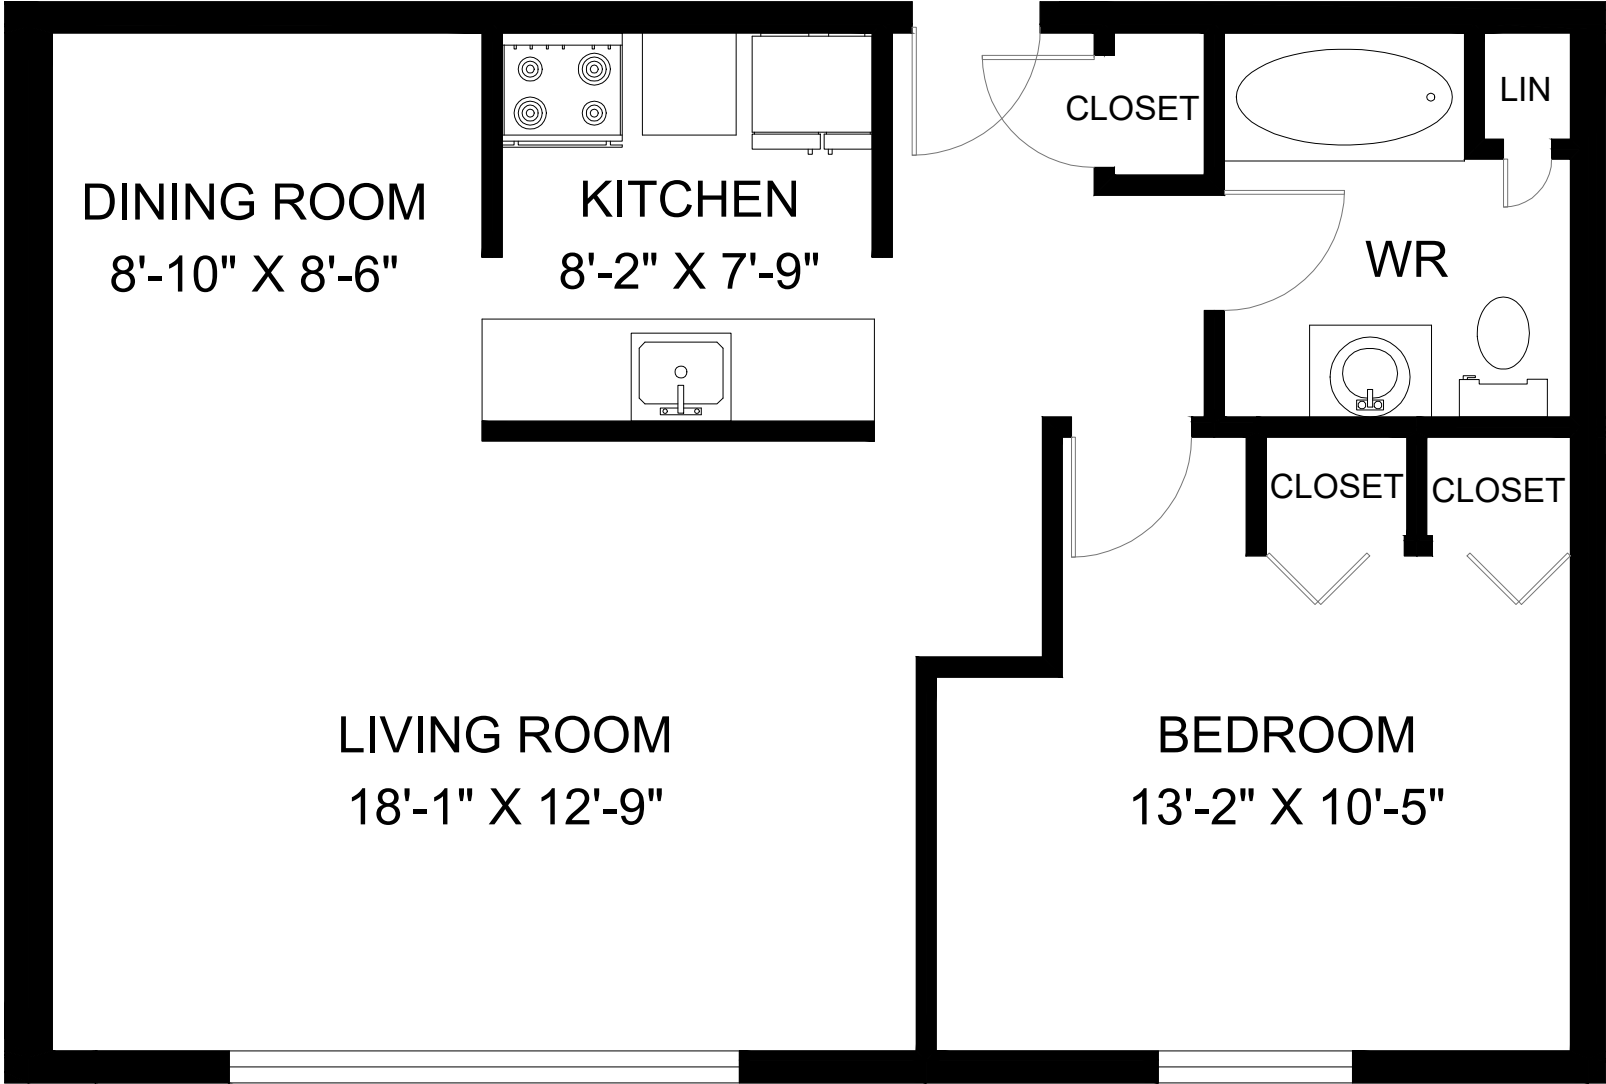

2602 SYCAMORE DRIVE WINDSOR, ON

**UNIT 110 - 1 BEDROOM
INTERIOR - 721 SQUARE FEET**