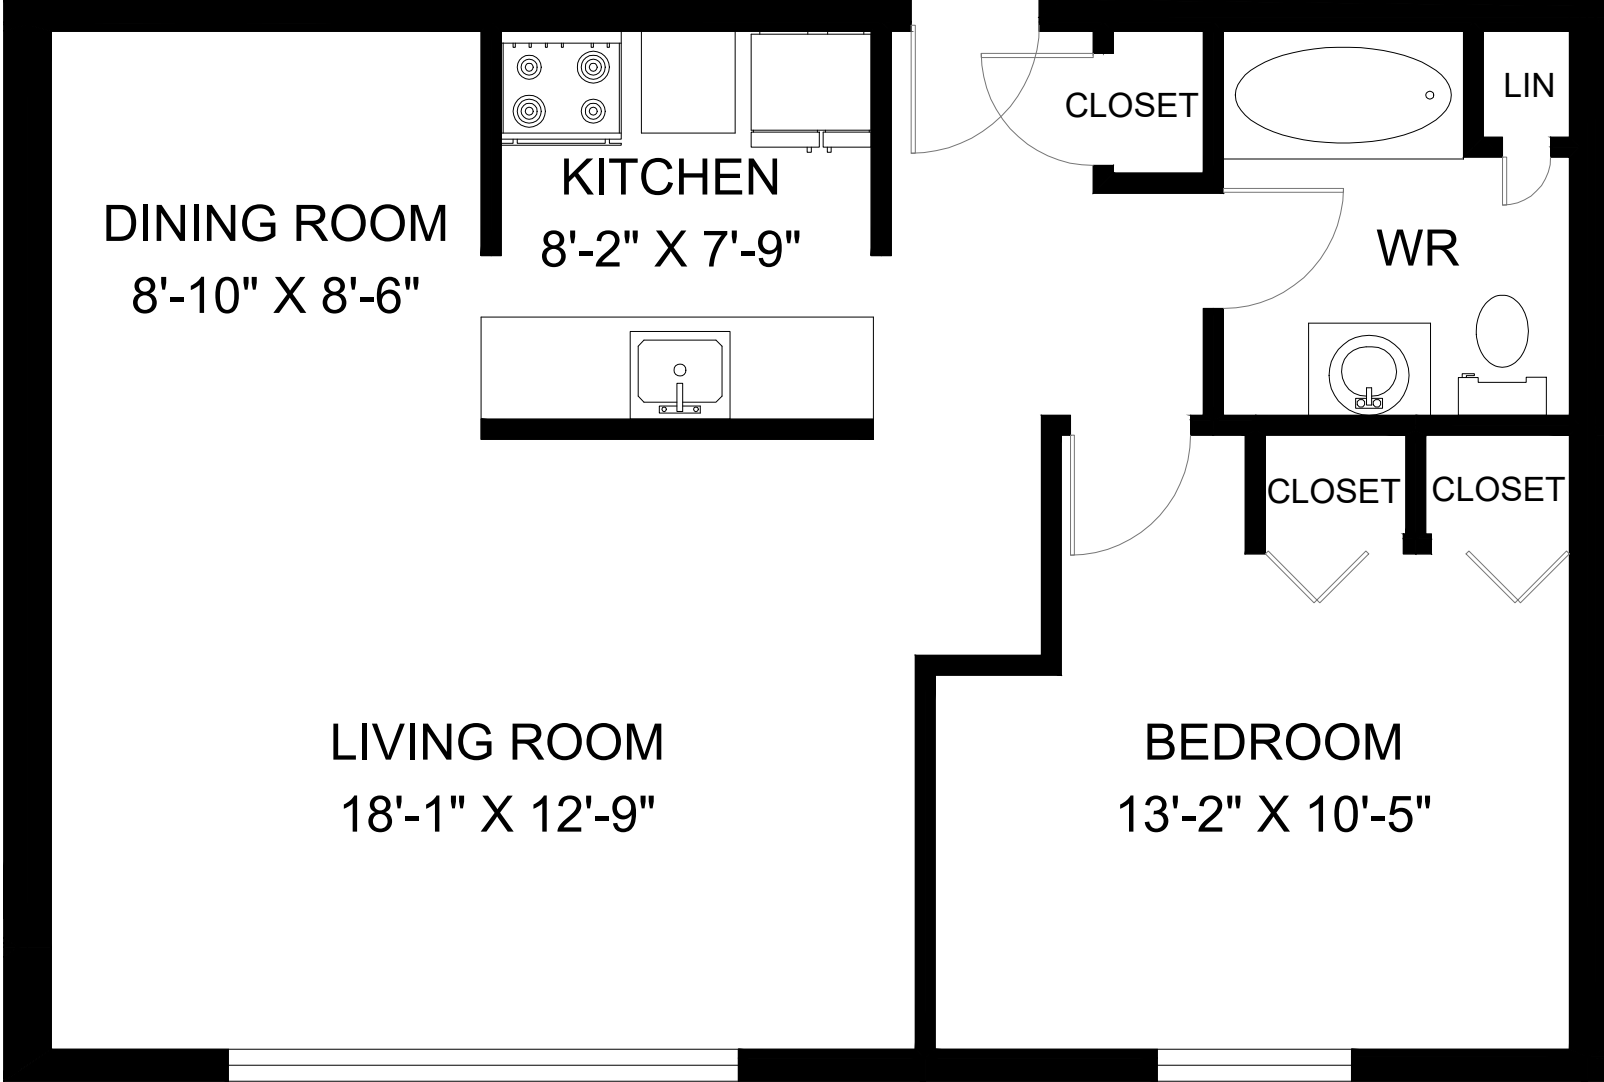

# 2602 SYCAMORE DRIVE WINDSOR, ON

**UNIT 102 - 1 BEDROOM  
INTERIOR - 724 SQUARE FEET**