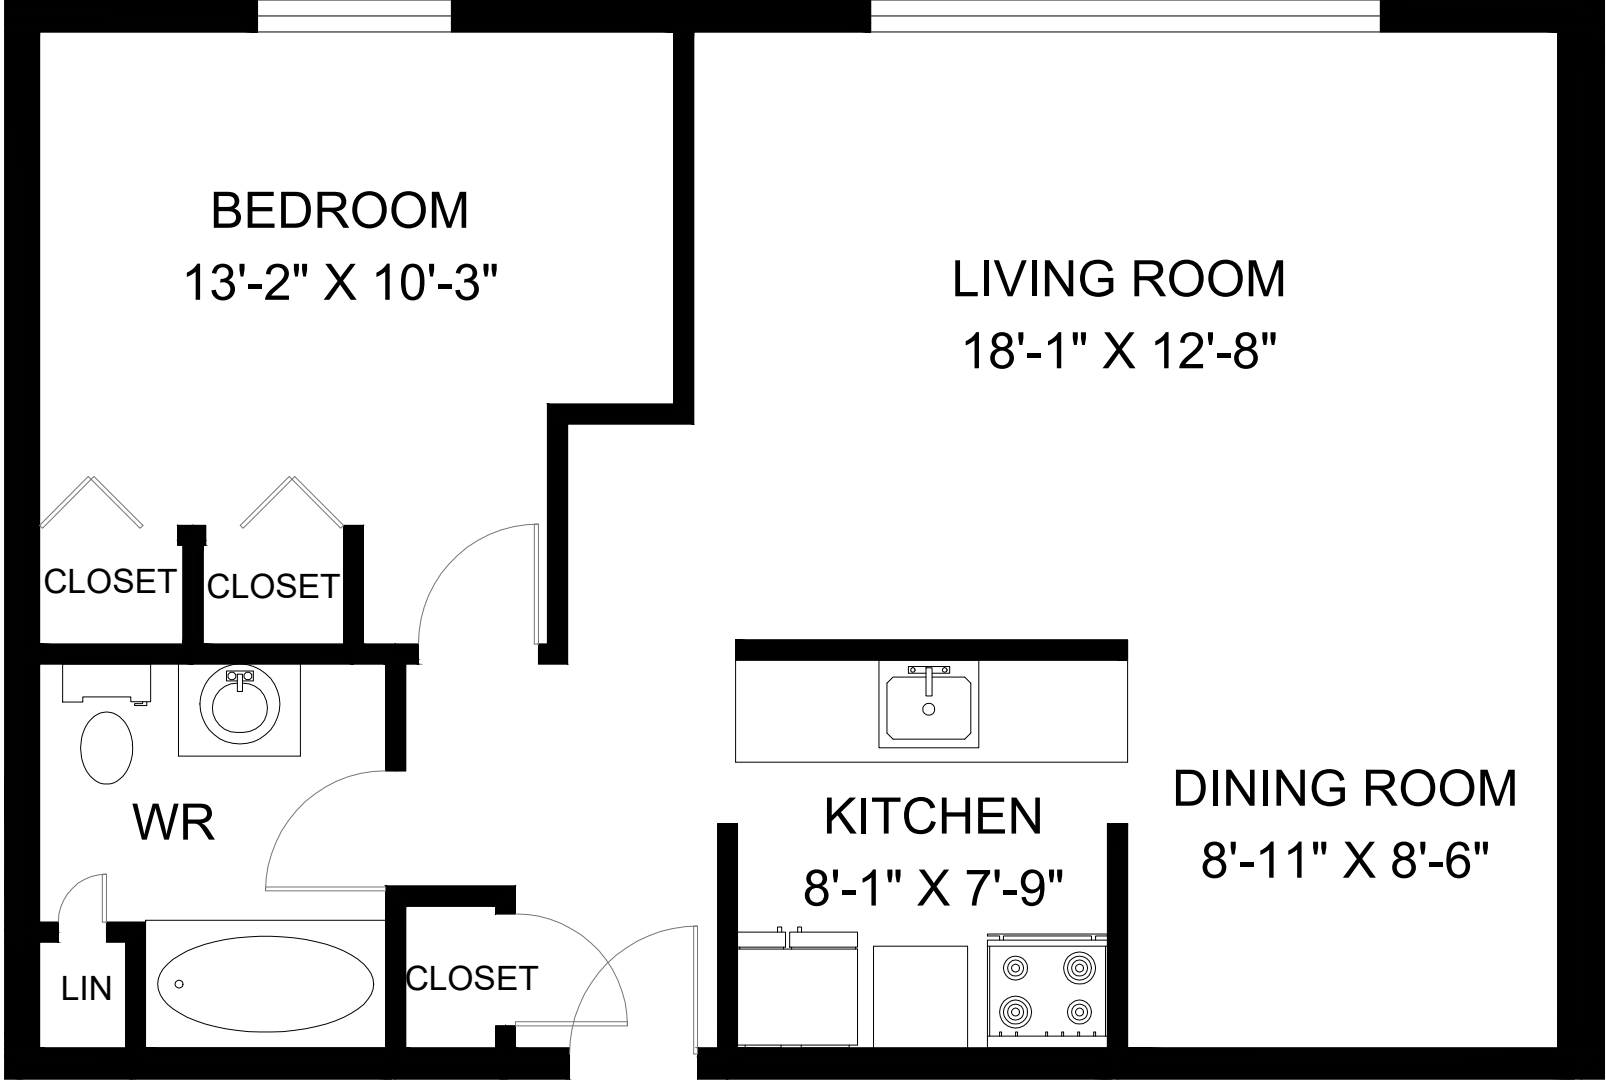

2601 SYCAMORE DRIVE WINDSOR, ON

**UNIT 114 - 1 BEDROOM
INTERIOR - 742 SQUARE FEET**