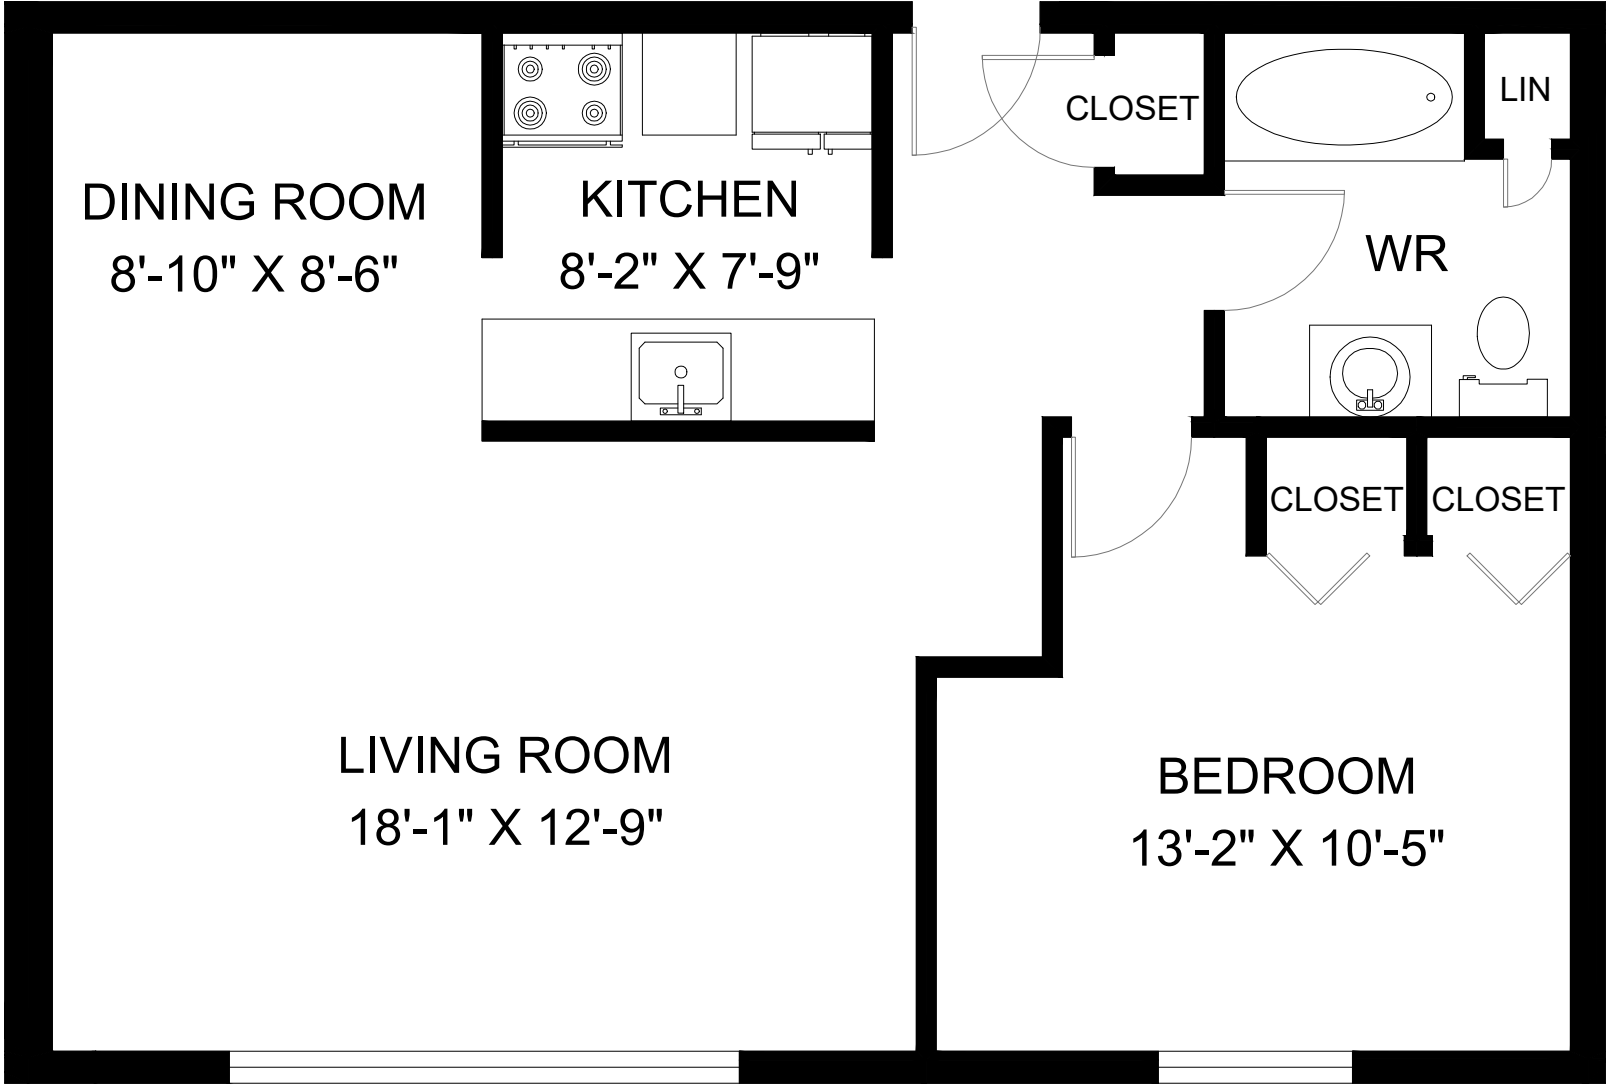

2601 SYCAMORE DRIVE
WINDSOR, ON

UNIT 110 - 1 BEDROOM
INTERIOR - 721 SQUARE FEET