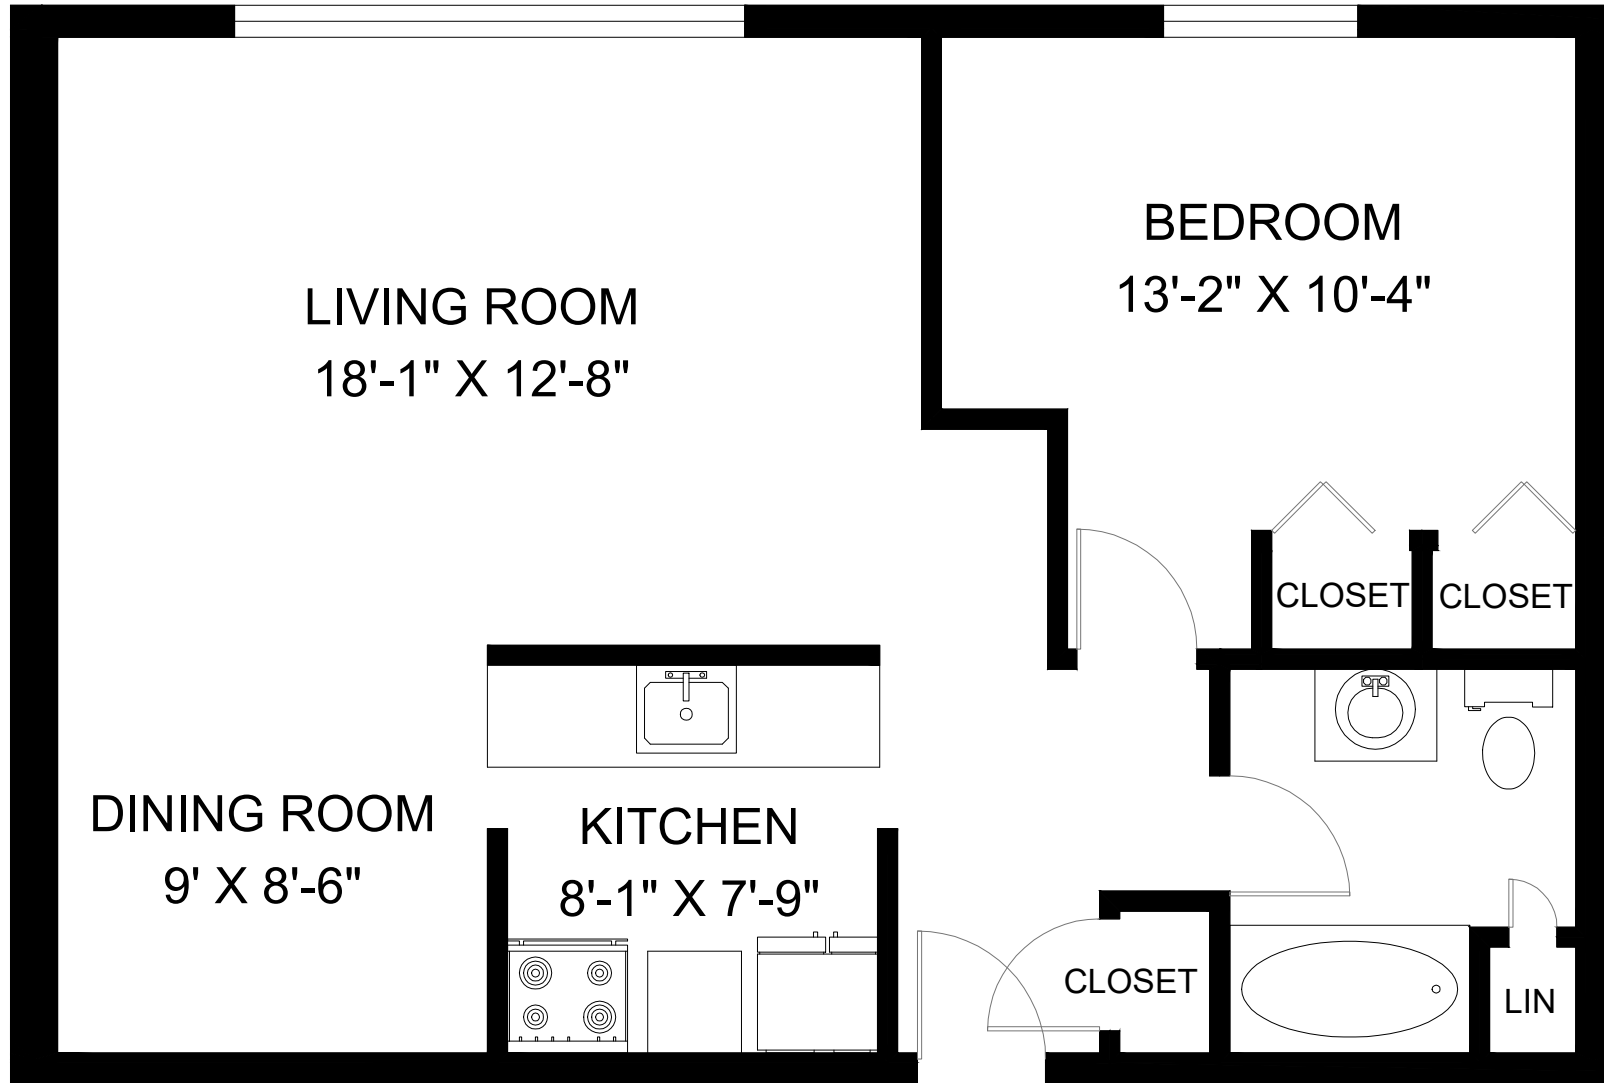

# 2601 SYCAMORE DRIVE WINDSOR, ON

**UNIT 106 - 1 BEDROOM  
INTERIOR - 742 SQUARE FEET**