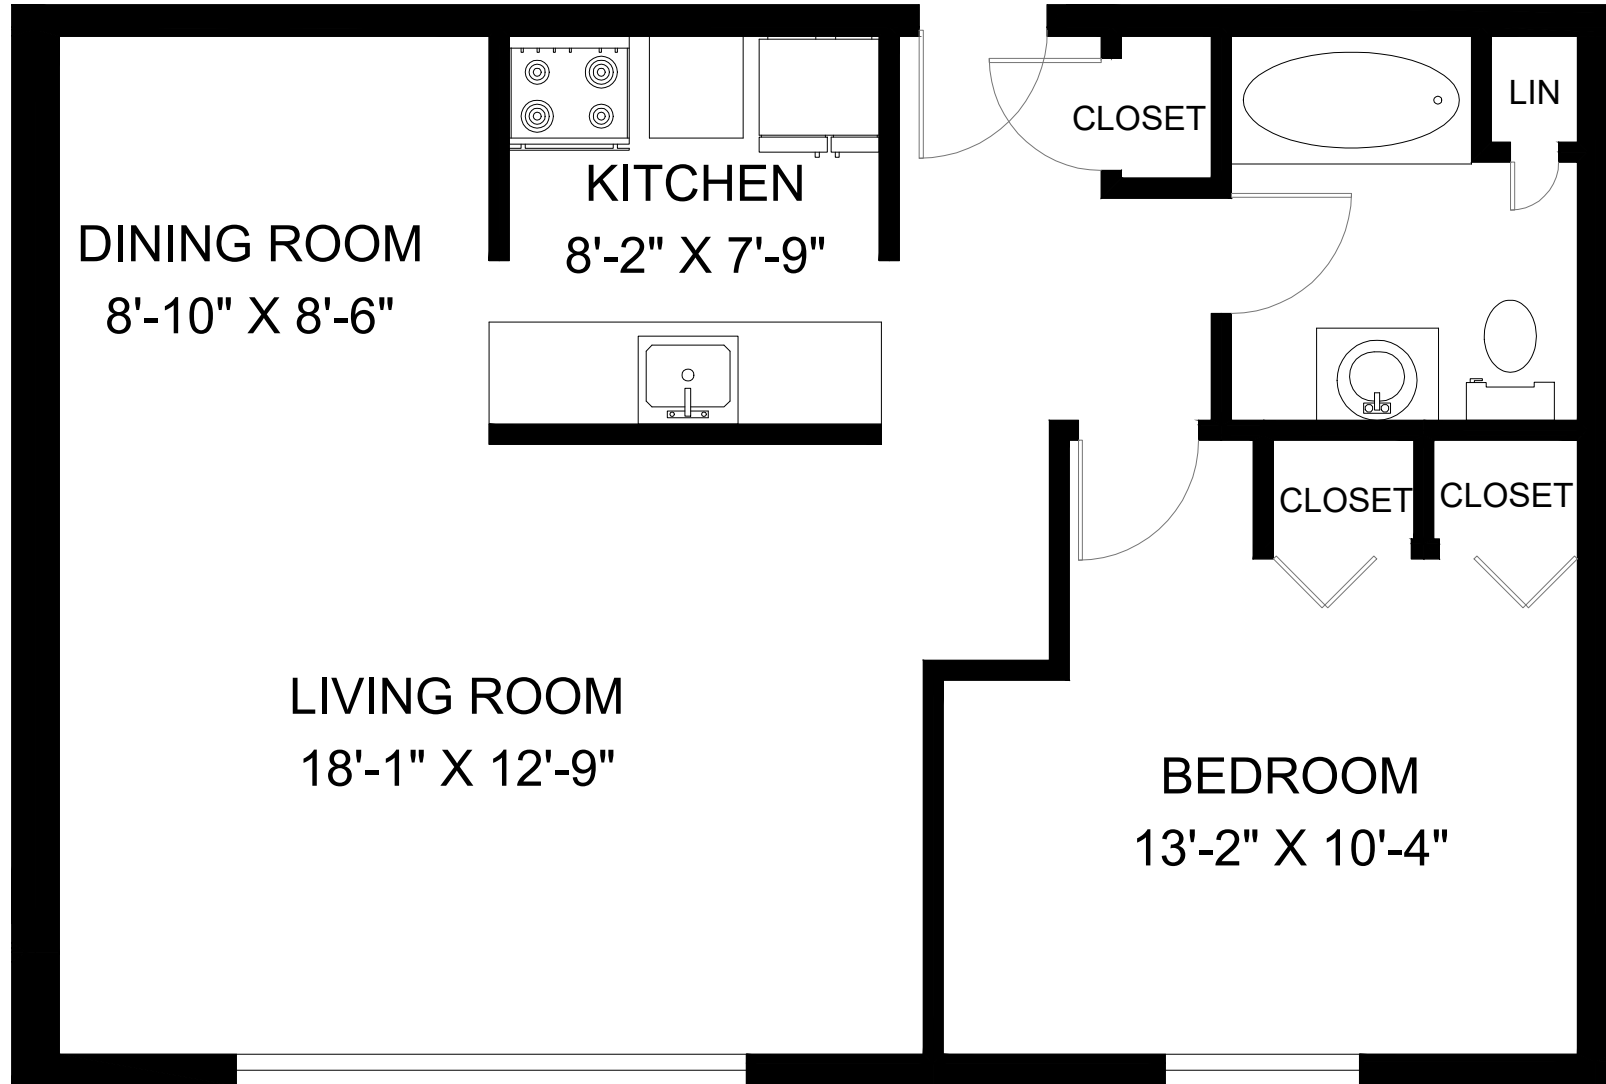

2601 SYCAMORE DRIVE

WINDSOR, ON

UNIT 103 - 1 BEDROOM
INTERIOR - 724 SQUARE FEET