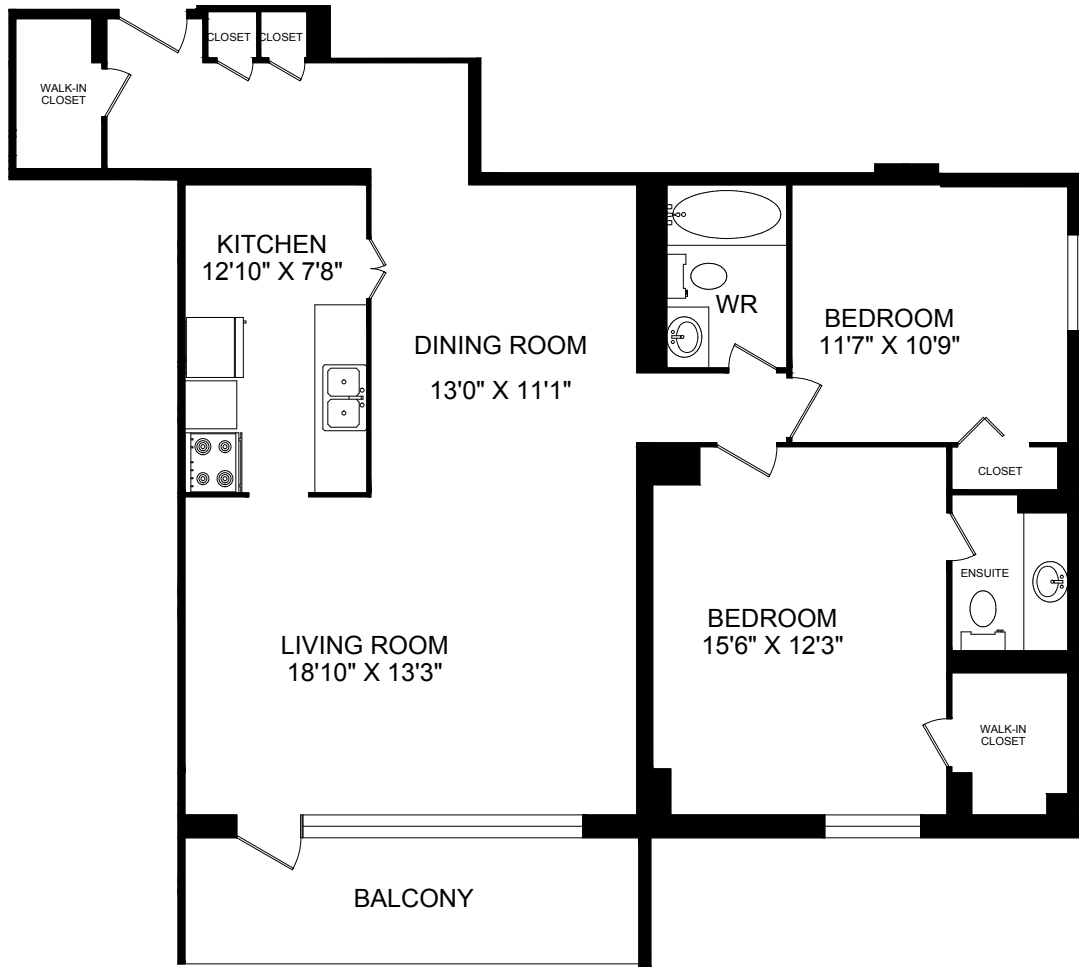

580 THE EAST MALL, TORONTO, ONTARIO

TWO BEDROOM - LINE 03
1,170 SQUARE FEET