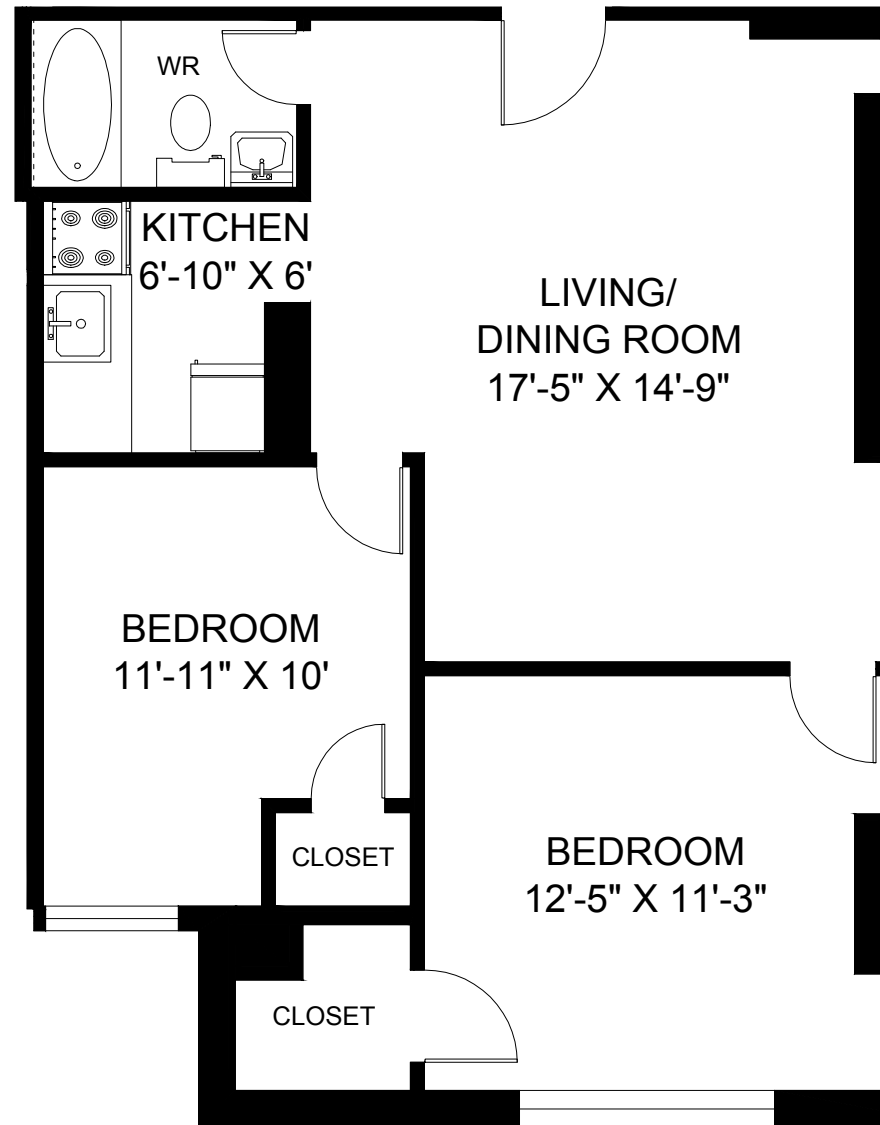

70 SPADINA ROAD TORONTO, ON

**UNIT 103 - 2 BEDROOM
690 SQUARE FEET**